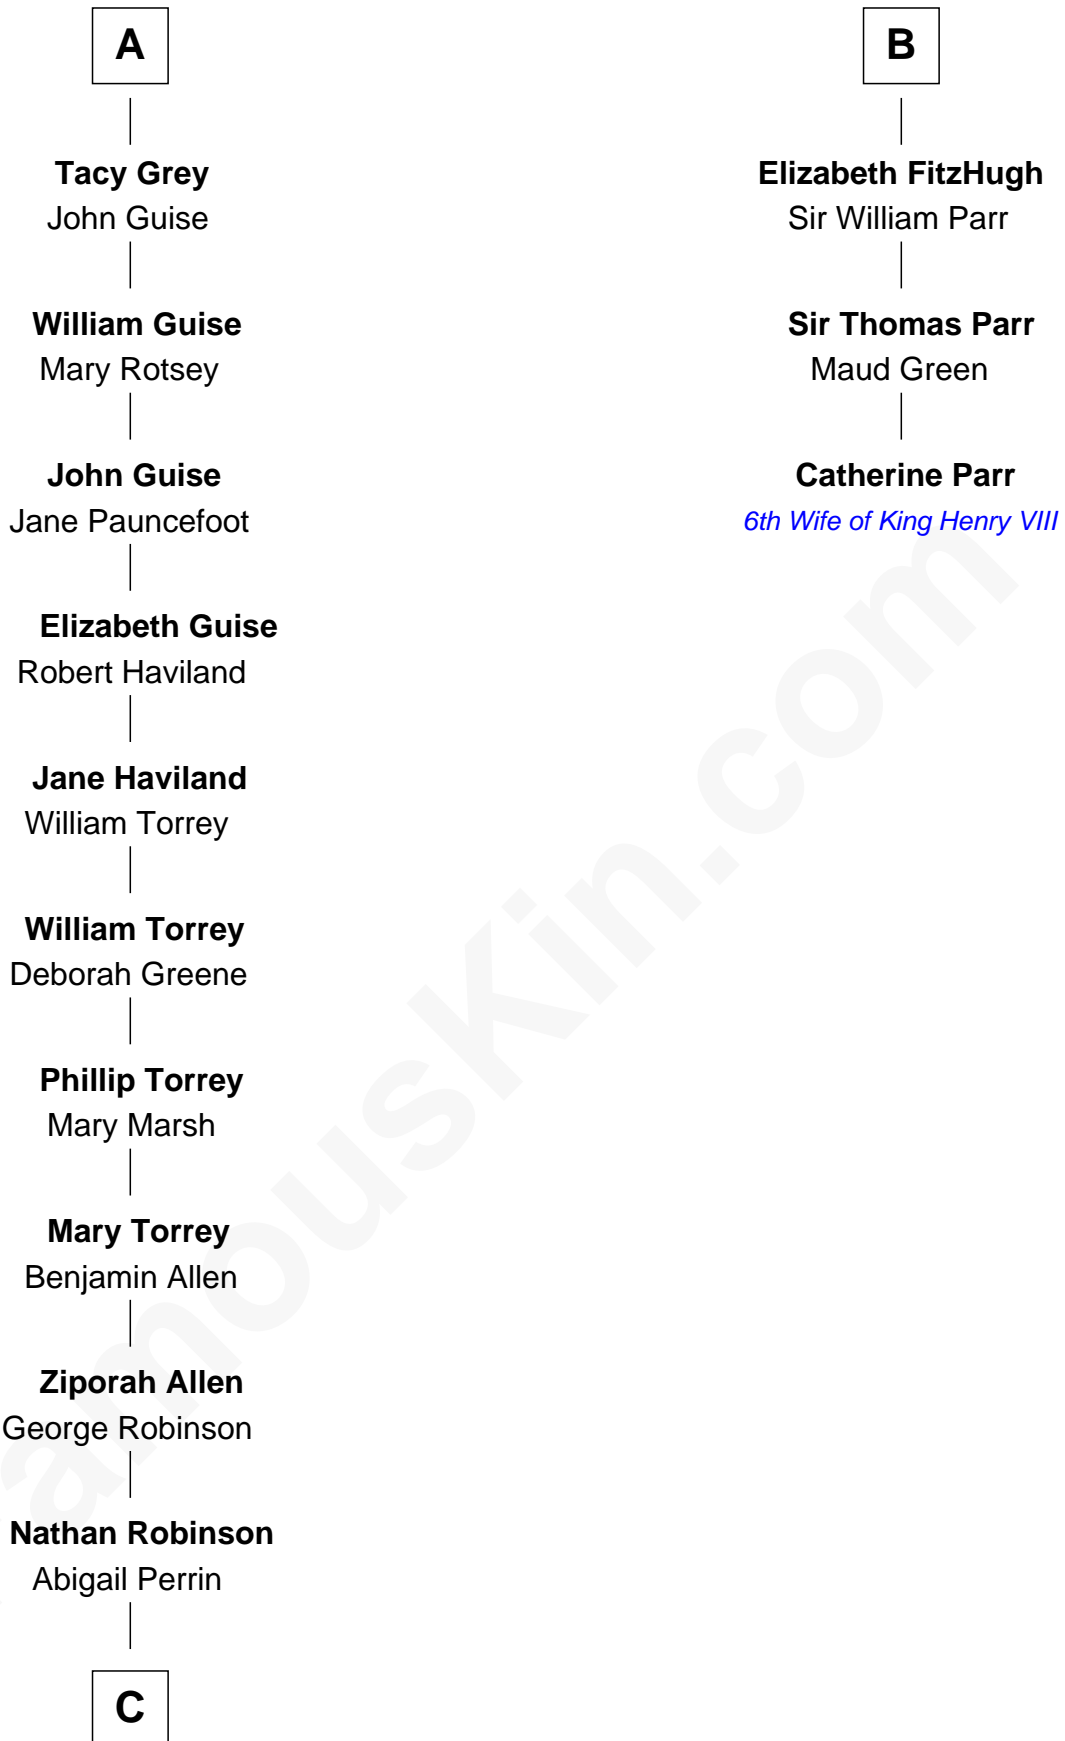

FamousKin.com Relationship Chart of

Raquel Welch

Movie Actress

9th cousin 12 times removed of

Catherine Parr

6th Wife of King Henry VIII

C

Hannah Kent Robinson

aka Raquel Welch

FamousKin.com