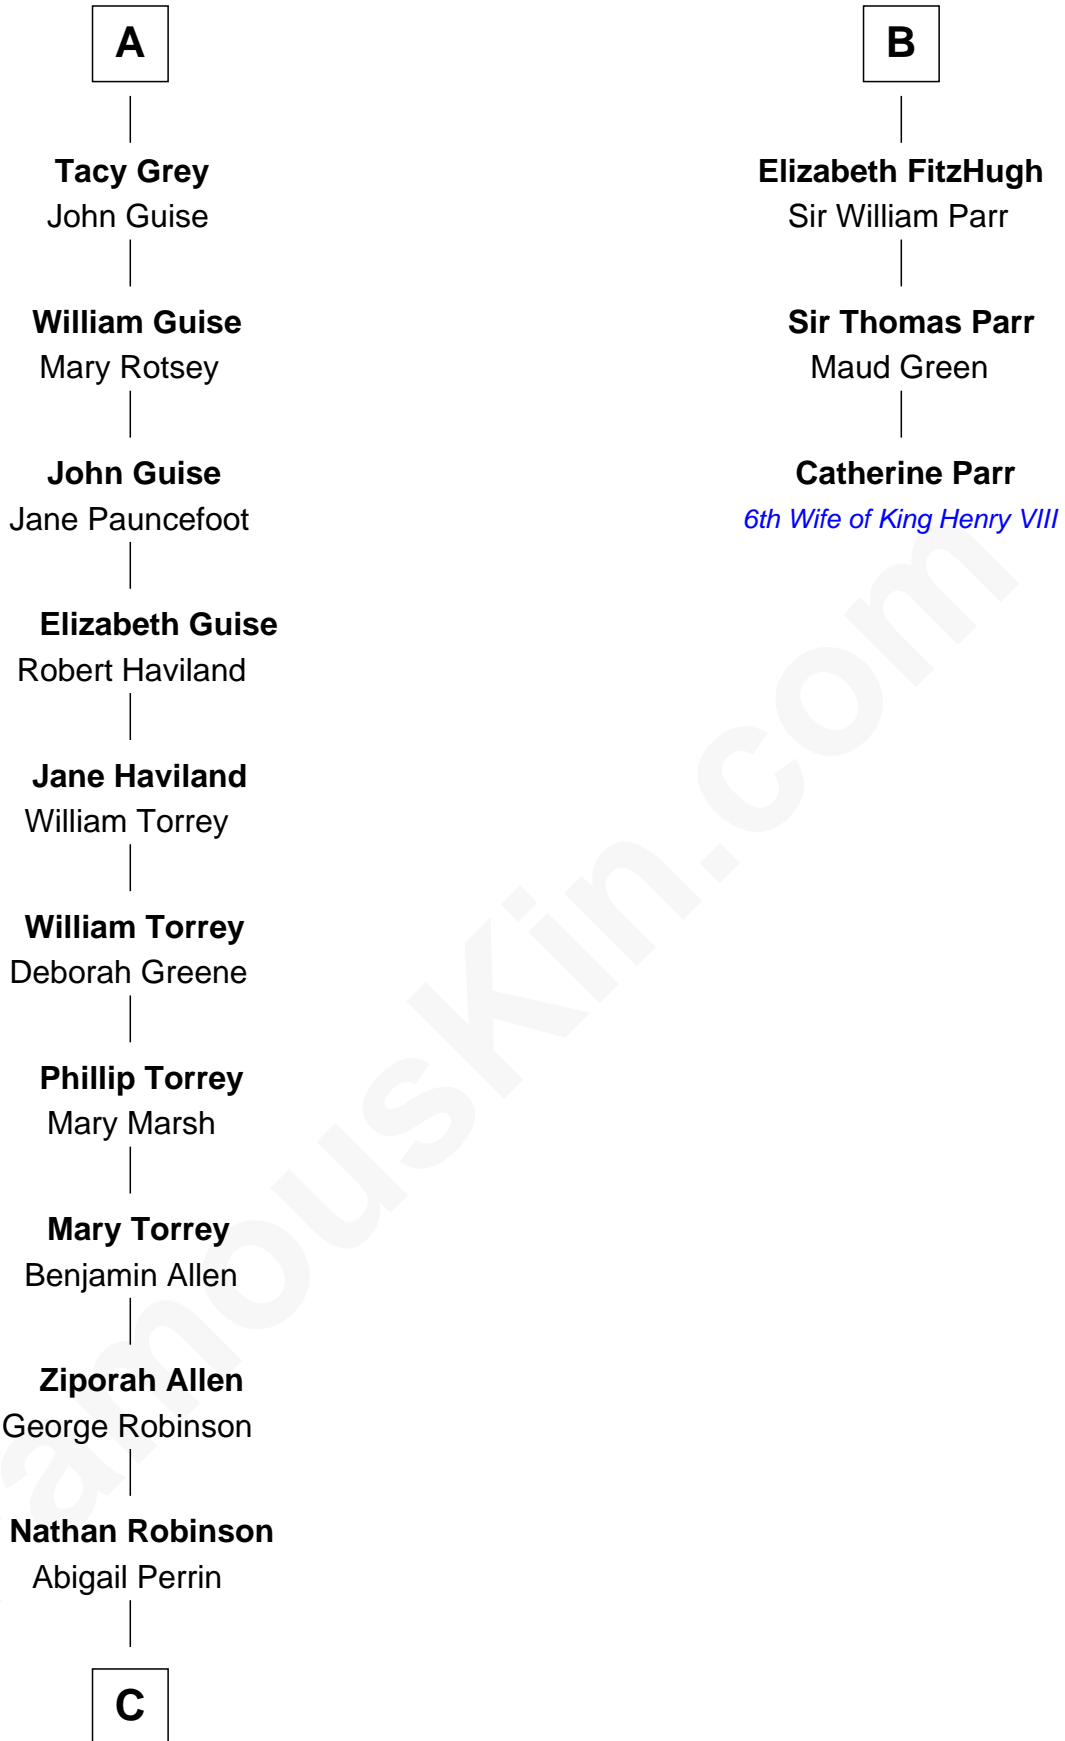

FamousKin.com Relationship Chart of

Raquel Welch

Movie Actress

9th cousin 12 times removed of

Catherine Parr

6th Wife of King Henry VIII

C

Hannah Kent Robinson

aka Raquel Welch