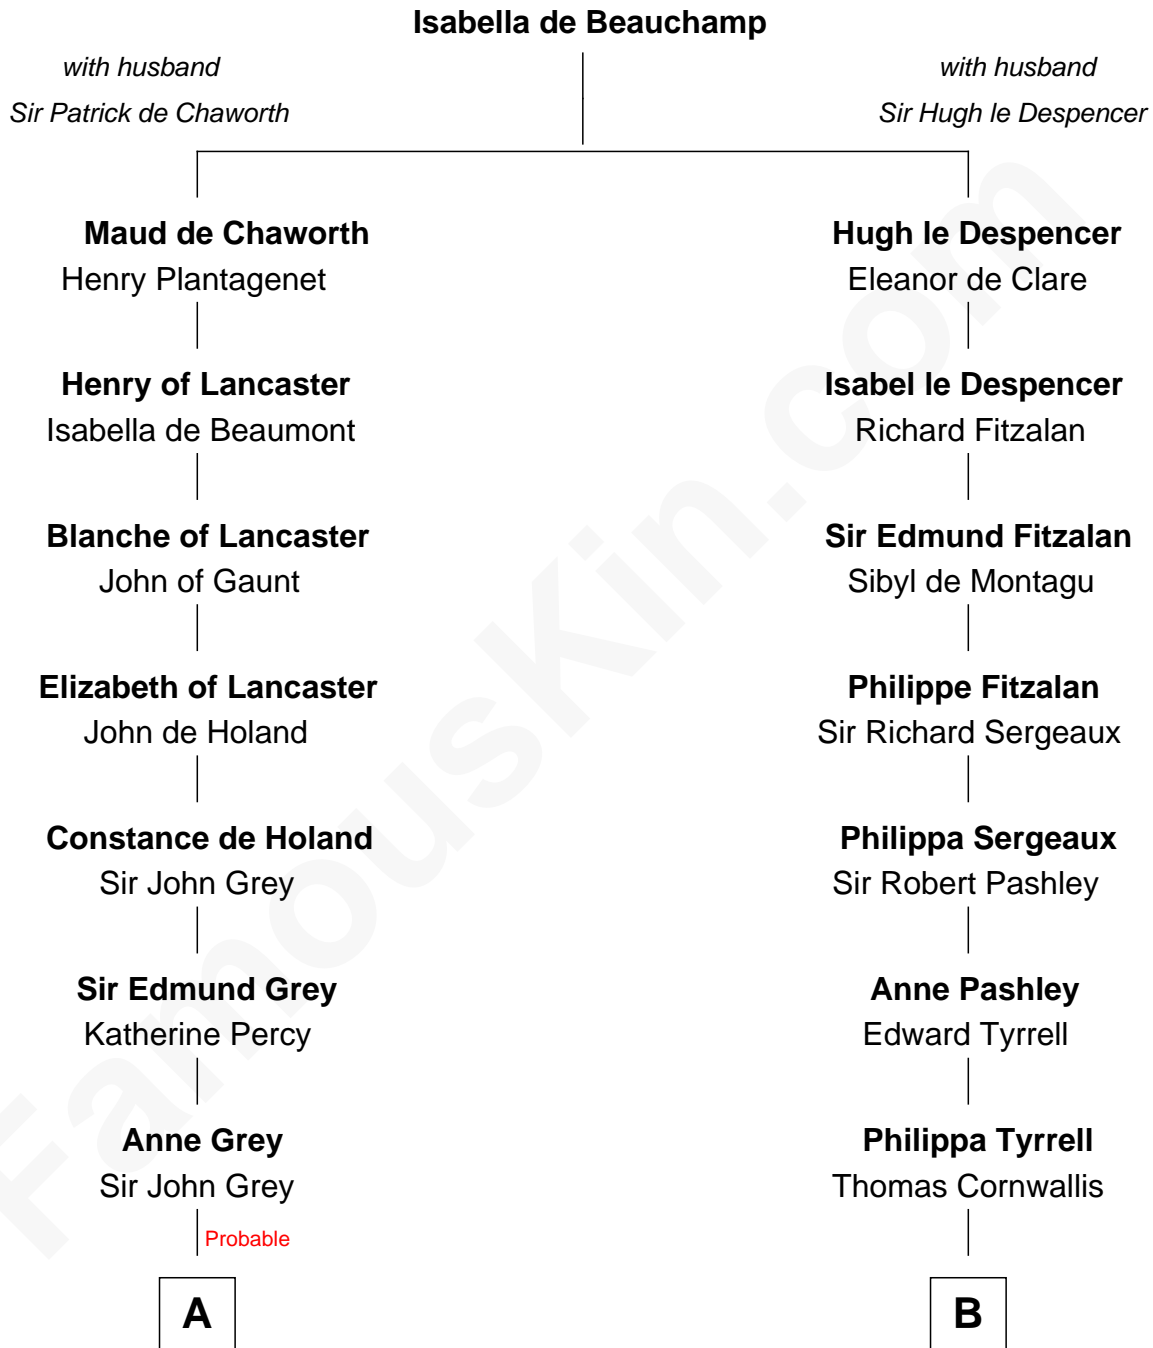

FamousKin.com
Relationship Chart of
Raquel Welch
Movie Actress

19th cousin 2 times removed of
General James Longstreet
Confederate Army - U.S. Civil War

C

Hannah Kent Robinson

Elbridge Gerry Hall

Justin Smith Hall

Sarah Mehitable Stanford

Emery Stanford Hall

Clara Louise Adams

Josephine Sarah Hall

Armando Carlos Tejada

Raquel Welch

aka Raquel Welch

D