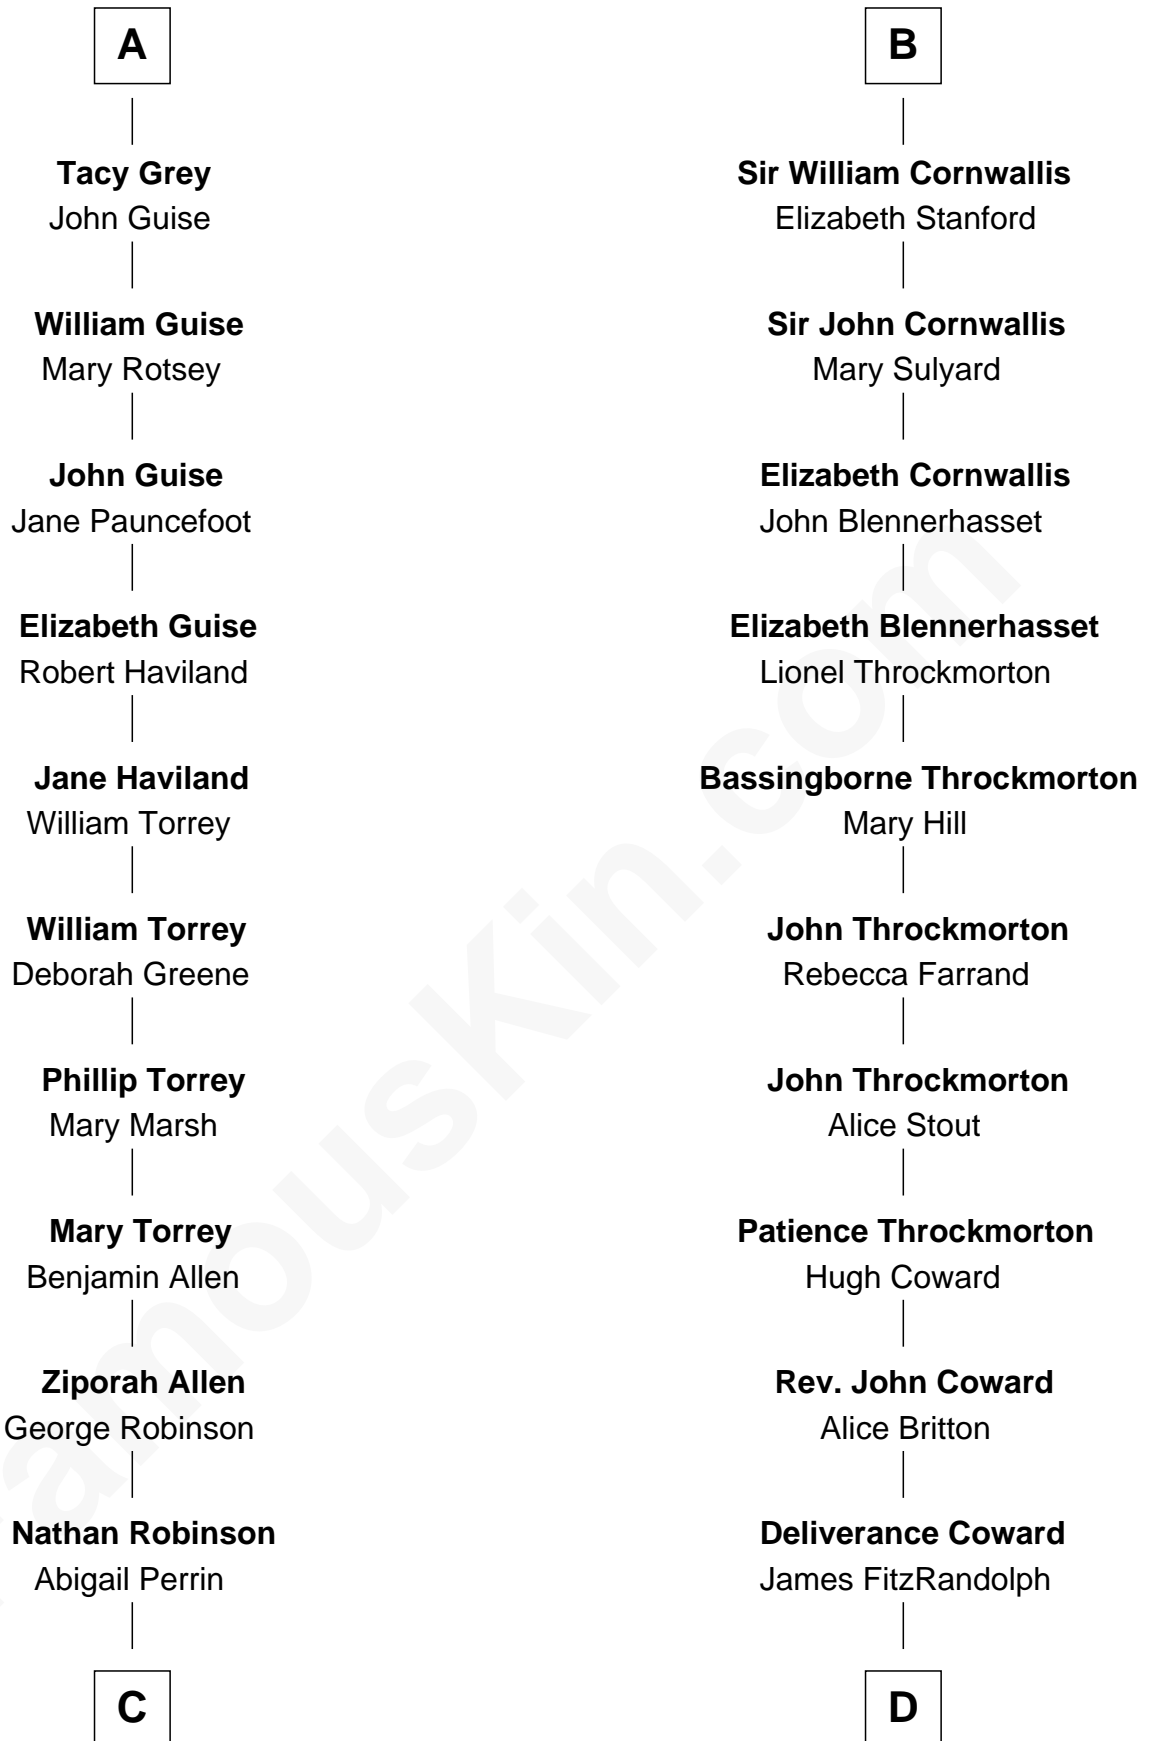

FamousKin.com
Relationship Chart of
Raquel Welch
Movie Actress

19th cousin 2 times removed of
General James Longstreet
Confederate Army - U.S. Civil War

C

Hannah Kent Robinson

Elbridge Gerry Hall

Justin Smith Hall

Sarah Mehitable Stanford

Emery Stanford Hall

Clara Louise Adams

Josephine Sarah Hall

Armando Carlos Tejada

Raquel Welch

aka Raquel Welch

D

Hannah FitzRandolph

William Longstreet

James Longstreet

Mary Anna Dent

General James Longstreet

Confederate Army - U.S. Civil War