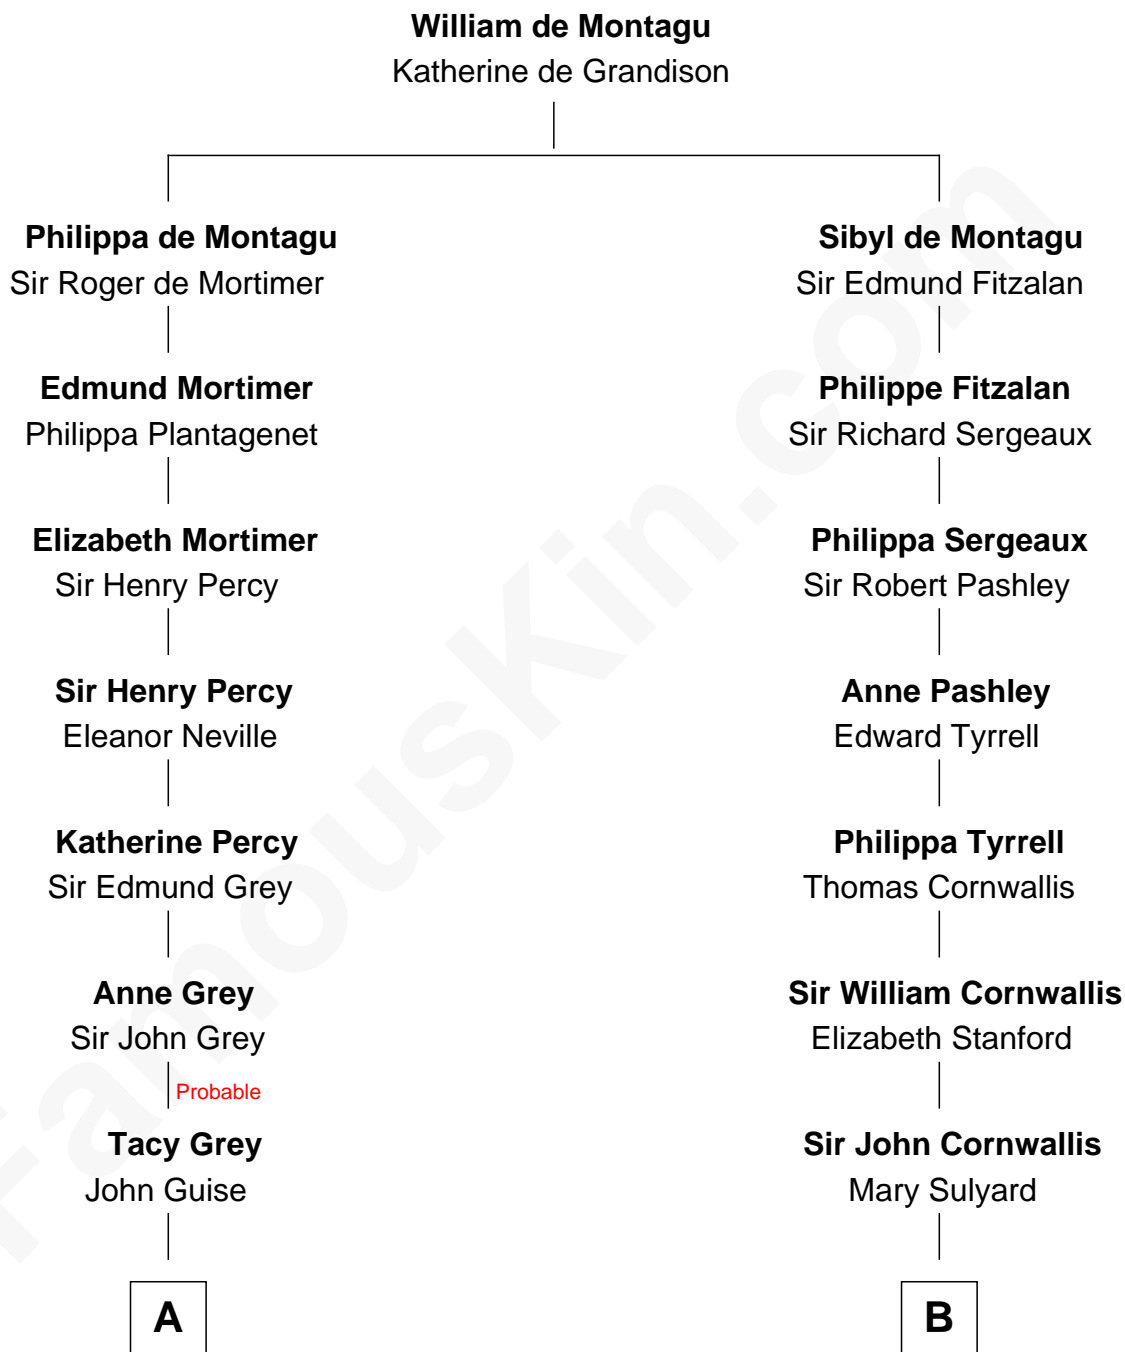

FamousKin.com
Relationship Chart of
Raquel Welch
Movie Actress

17th cousin 3 times removed of

General James Longstreet
Confederate Army - U.S. Civil War

C

Justin Smith Hall
Sarah Mehitable Stanford

Emery Stanford Hall
Clara Louise Adams

Josephine Sarah Hall
Armando Carlos Tejada

Raquel Welch
aka Raquel Welch

FamousKin.com