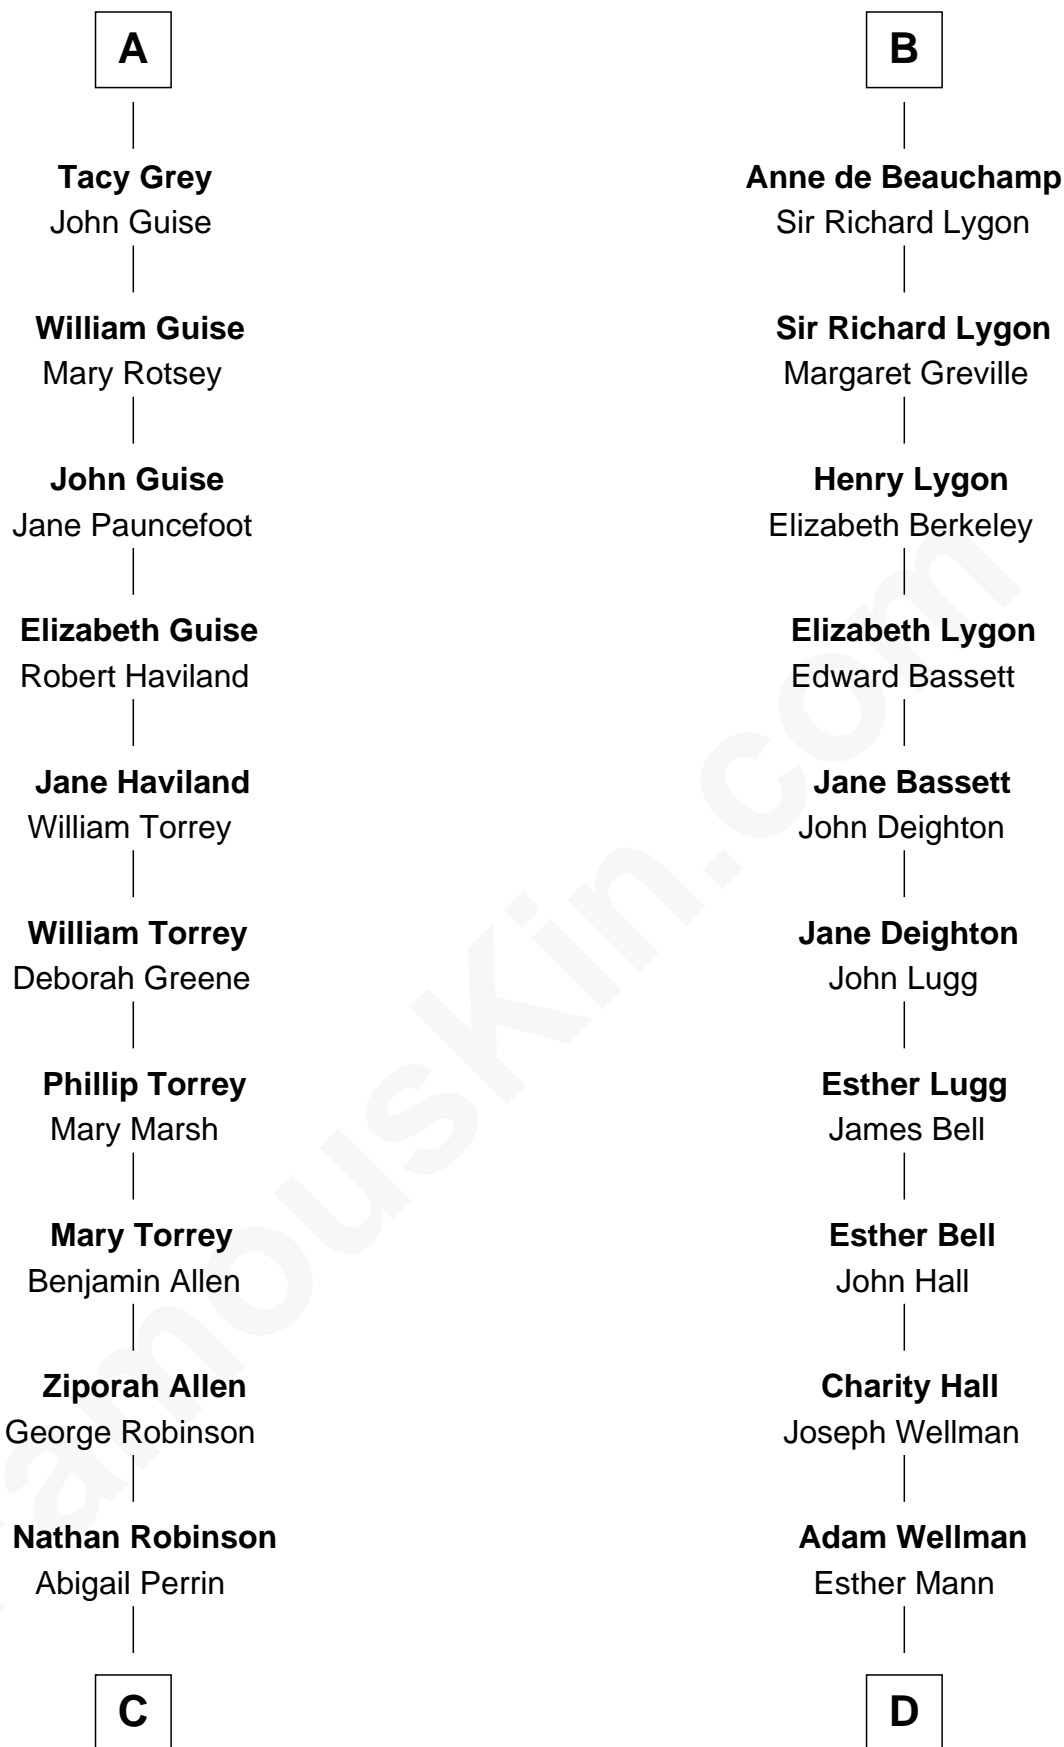

FamousKin.com Relationship Chart of

Raquel Welch
Movie Actress

20th cousin 1 time removed of

Jack London
Author of "The Call of the Wild"

Nicholas de Stafford

C

Hannah Kent Robinson

Elbridge Gerry Hall

Justin Smith Hall

Sarah Mehitable Stanford

Emery Stanford Hall

Clara Louise Adams

Josephine Sarah Hall

Armando Carlos Tejada

Raquel Welch

aka Raquel Welch

D

Joel Wellman

Betsey Baker

Marshall Daniel Wellman

Eleanor Garrett Jones

Flora Wellman

William Henry Chaney

Jack London