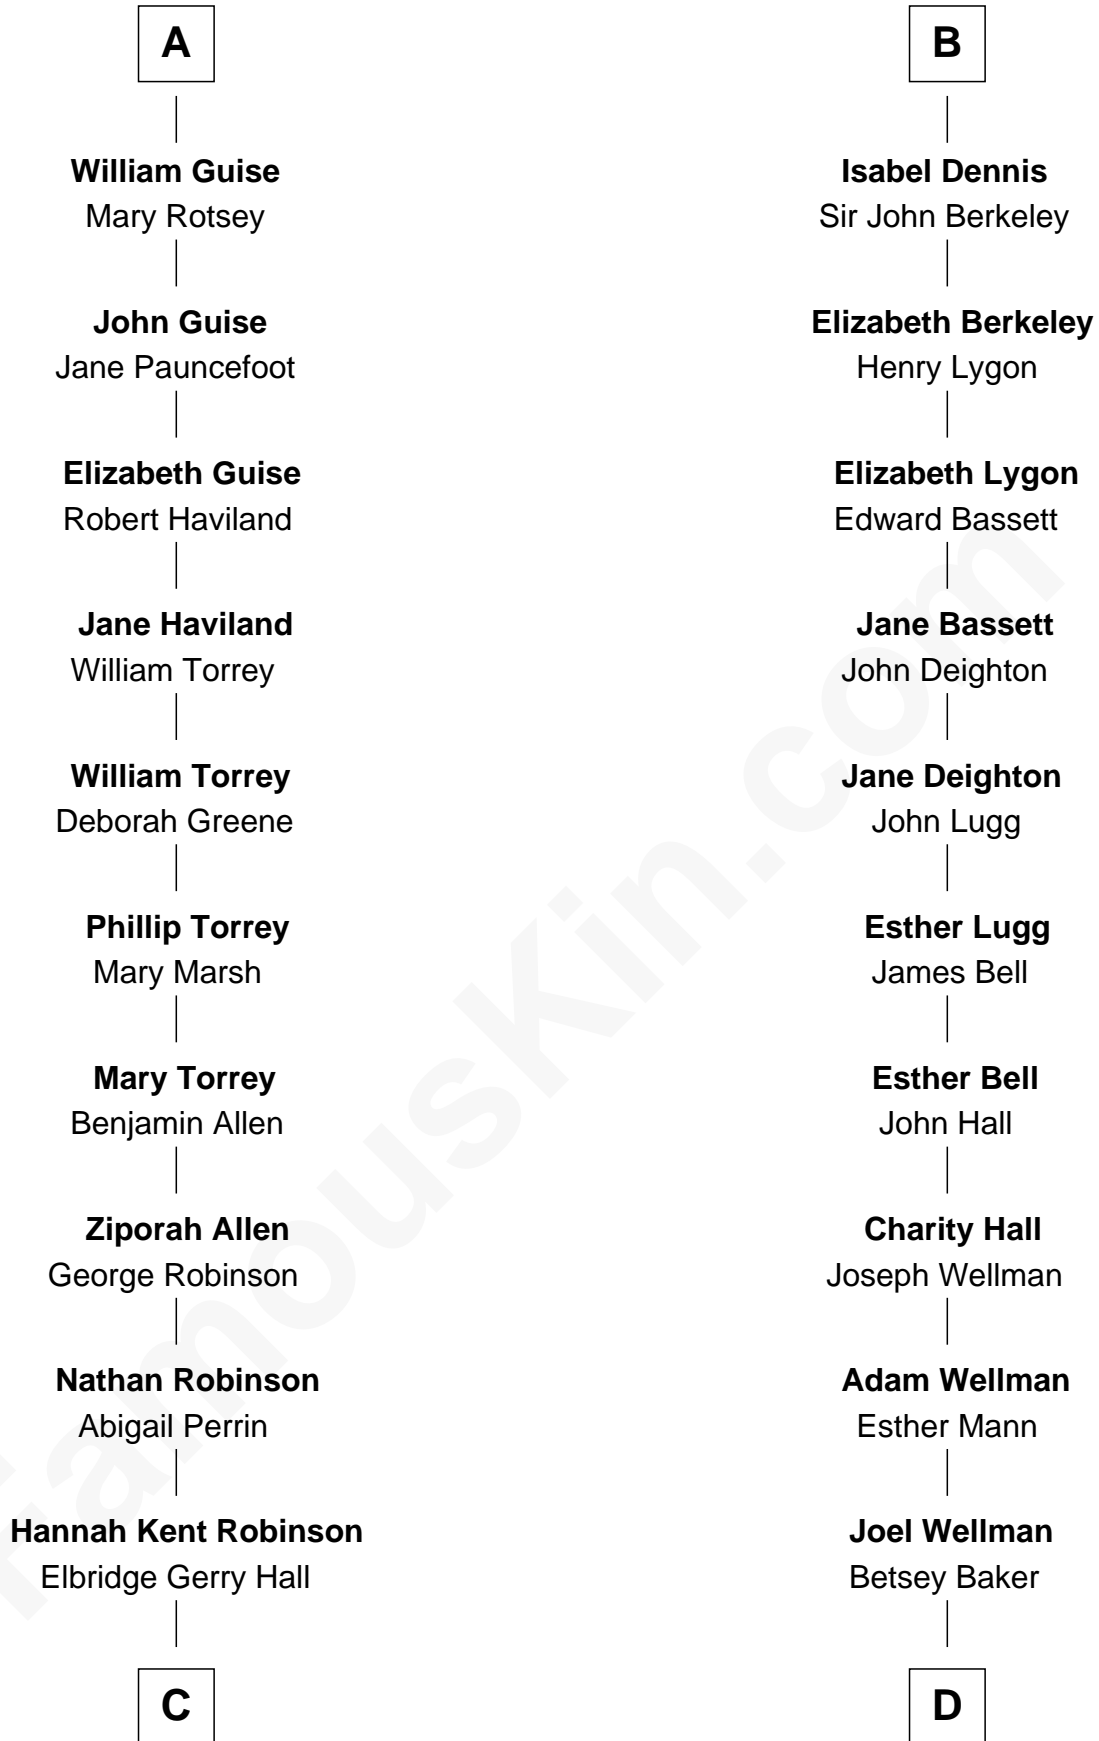

FamousKin.com Relationship Chart of

Raquel Welch

Movie Actress

19th cousin 1 time removed of

Jack London

Author of "The Call of the Wild"

C

Justin Smith Hall
Sarah Mehitable Stanford

Emery Stanford Hall
Clara Louise Adams

Josephine Sarah Hall
Armando Carlos Tejada

Raquel Welch
aka Raquel Welch

D

Marshall Daniel Wellman
Eleanor Garrett Jones

Flora Wellman
William Henry Chaney

Jack London
Author of "The Call of the Wild"