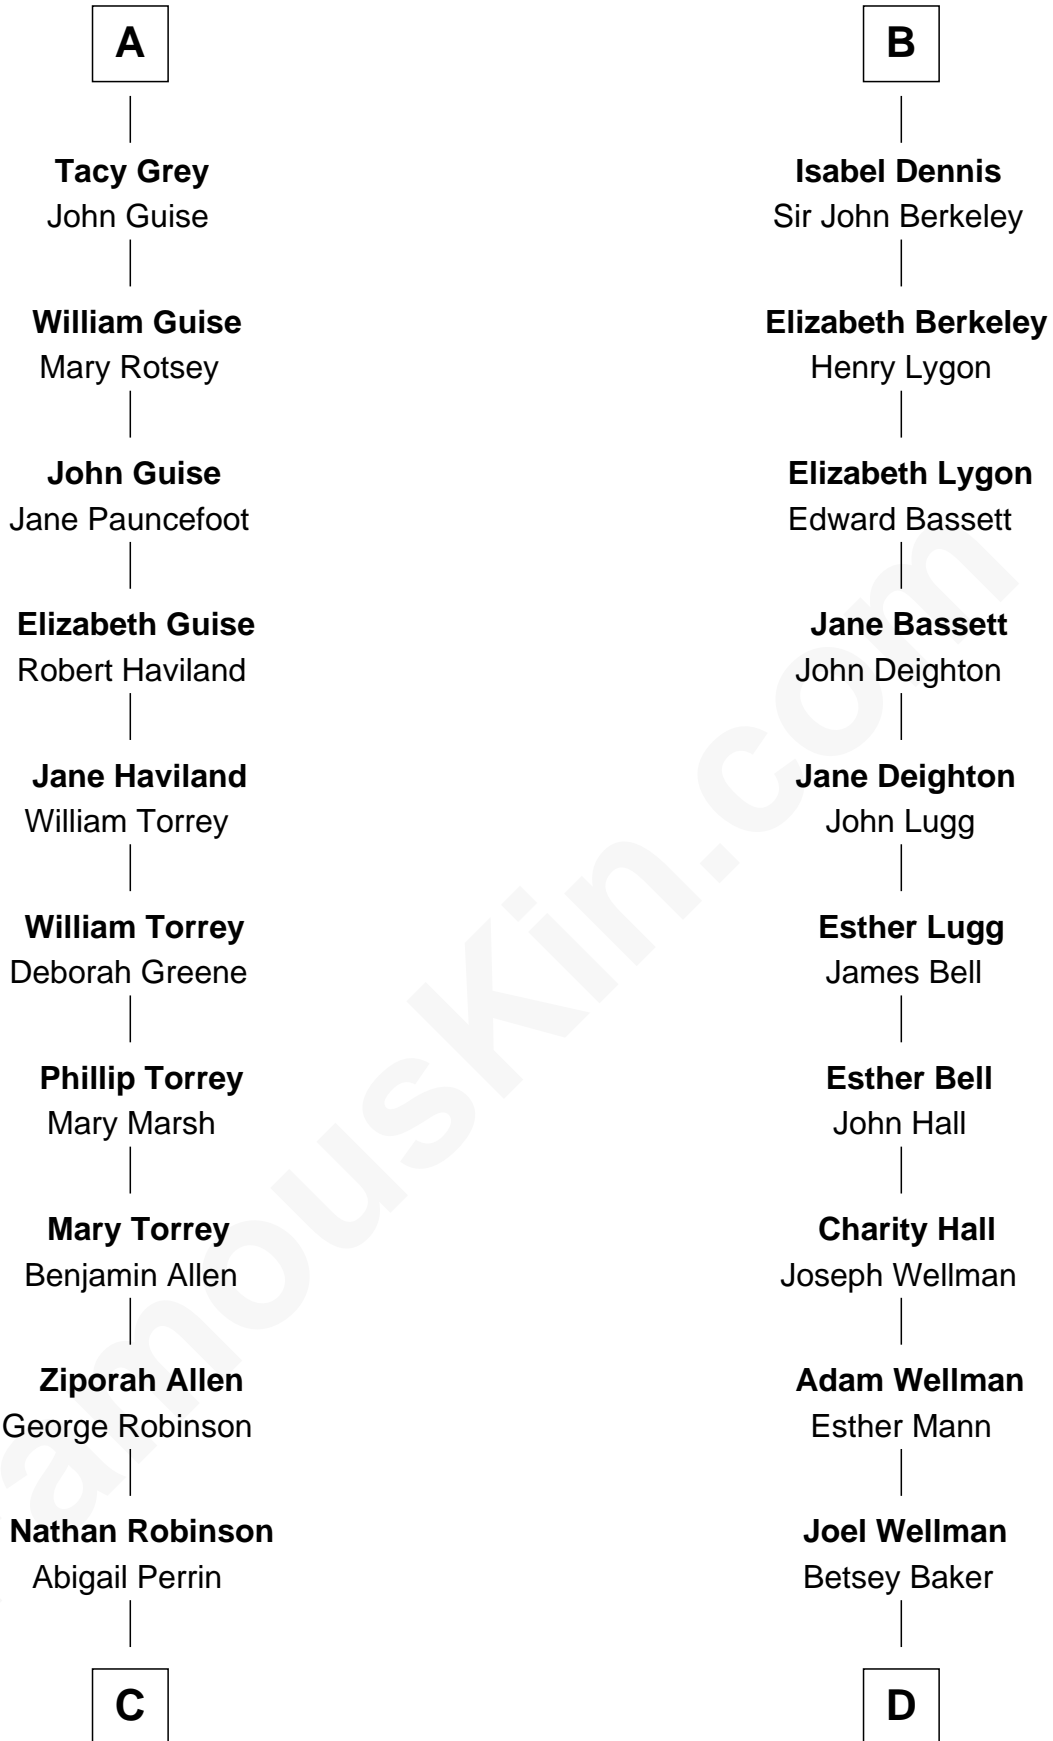

FamousKin.com Relationship Chart of

Raquel Welch

Movie Actress

19th cousin 2 times removed of

Jack London

Author of "The Call of the Wild"

C

Hannah Kent Robinson

Elbridge Gerry Hall

Justin Smith Hall

Sarah Mehitable Stanford

Emery Stanford Hall

Clara Louise Adams

Josephine Sarah Hall

Armando Carlos Tejada

Raquel Welch

aka Raquel Welch

D

Marshall Daniel Wellman

Eleanor Garrett Jones

Flora Wellman

William Henry Chaney

Jack London

Author of "The Call of the Wild"