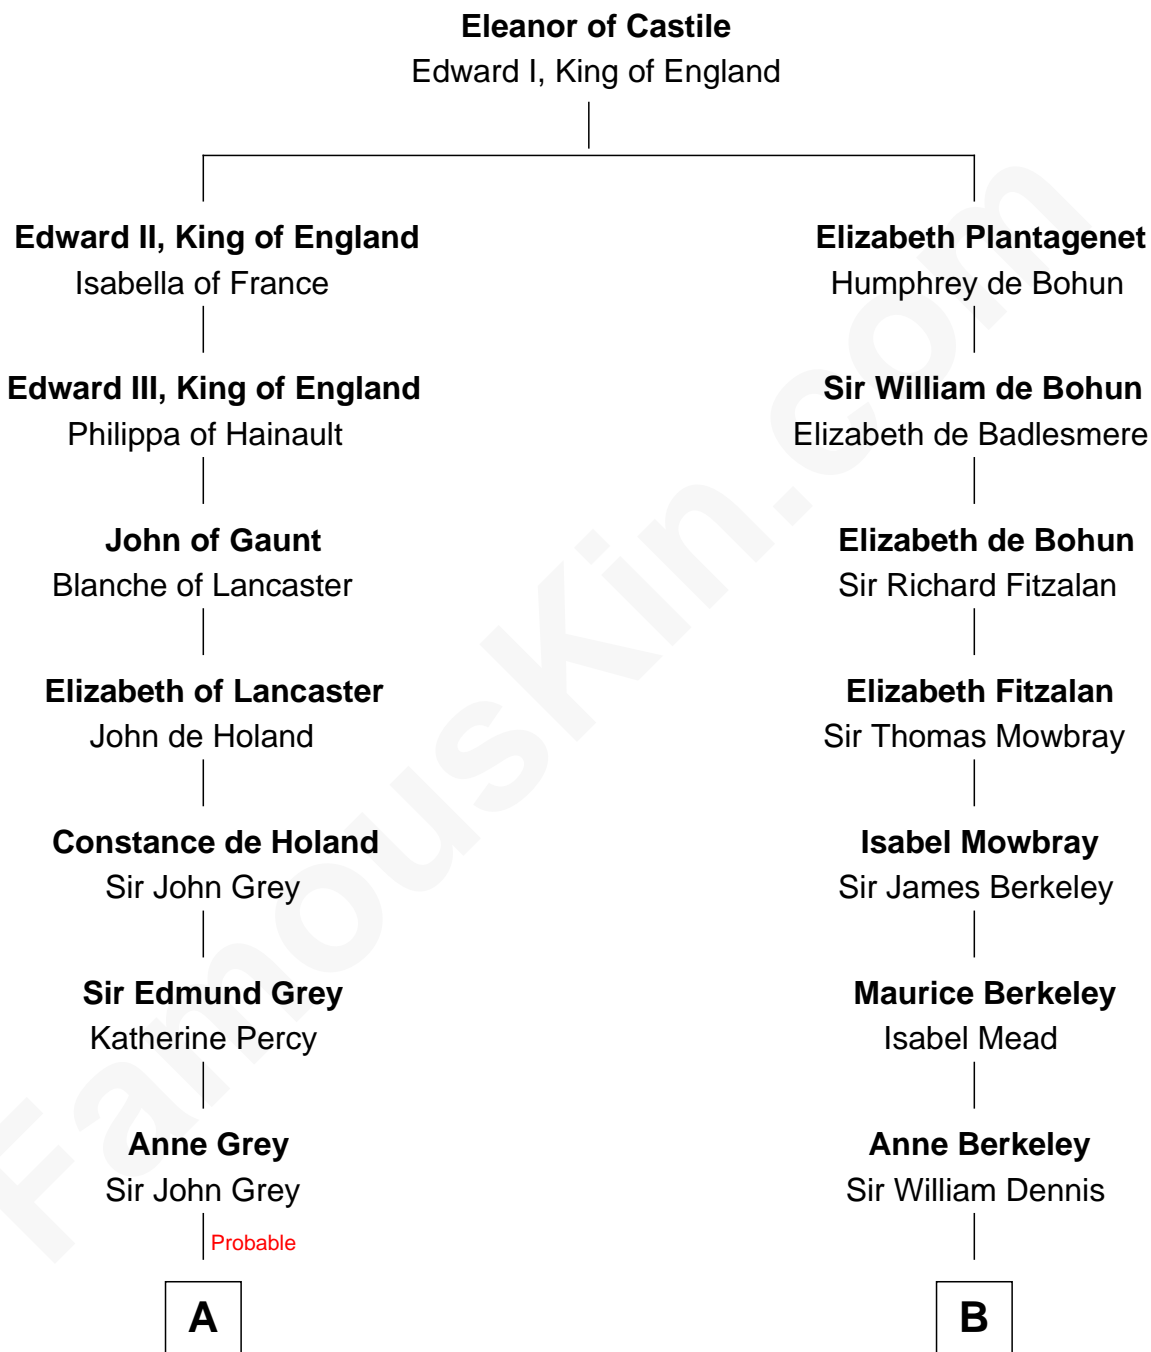

FamousKin.com Relationship Chart of

Raquel Welch

Movie Actress

19th cousin 2 times removed of

Jack London

Author of "The Call of the Wild"

C

Hannah Kent Robinson

Elbridge Gerry Hall

Justin Smith Hall

Sarah Mehitable Stanford

Emery Stanford Hall

Clara Louise Adams

Josephine Sarah Hall

Armando Carlos Tejada

Raquel Welch