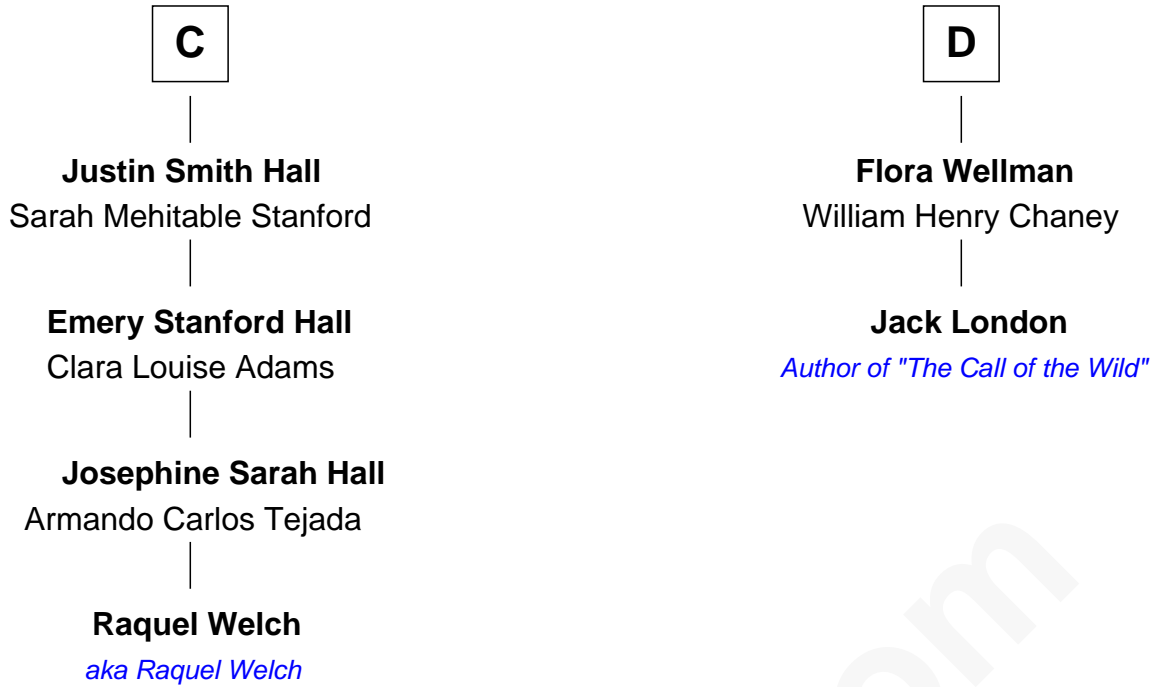

FamousKin.com Relationship Chart of

Raquel Welch

Movie Actress

18th cousin 2 times removed of

Jack London

Author of "The Call of the Wild"

Henry Plantagenet

Maud de Chaworth

Henry of Lancaster
Isabella de Beaumont

Blanche of Lancaster
John of Gaunt

Elizabeth of Lancaster
John de Holand

Constance de Holand
Sir John Grey

Sir Edmund Grey
Katherine Percy

Anne Grey
Sir John Grey

Probable

Tacy Grey
John Guise

A

Joan of Lancaster
John de Mowbray

John de Mowbray
Elizabeth de Segrave

Sir Thomas Mowbray
Elizabeth Fitzalan

Isabel Mowbray
Sir James Berkeley

Maurice Berkeley
Isabel Mead

Anne Berkeley
Sir William Dennis

Isabel Dennis
Sir John Berkeley

B

FamousKin.com