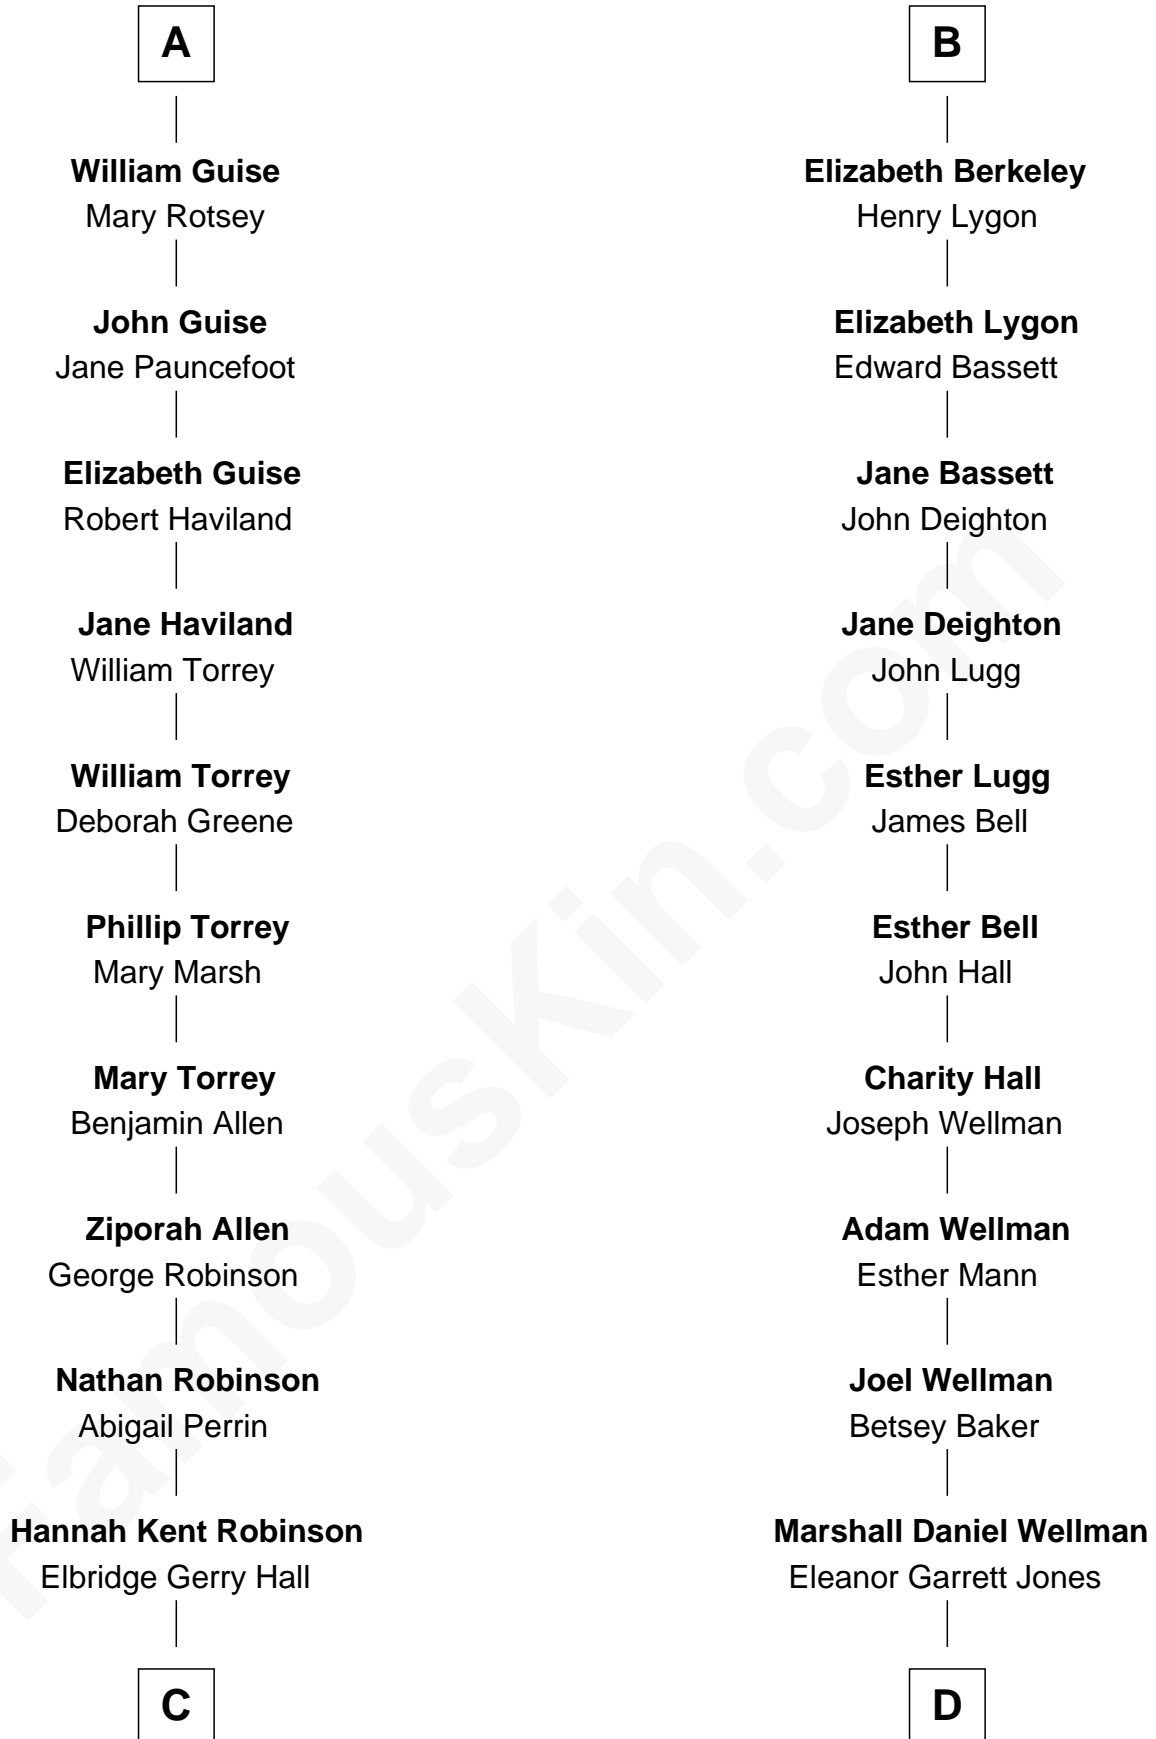

FamousKin.com Relationship Chart of

Raquel Welch

Movie Actress

18th cousin 2 times removed of

Jack London

Author of "The Call of the Wild"

Henry Plantagenet

Maud de Chaworth

Henry of Lancaster
Isabella de Beaumont

Blanche of Lancaster
John of Gaunt

Elizabeth of Lancaster
John de Holand

Constance de Holand
Sir John Grey

Sir Edmund Grey
Katherine Percy

Anne Grey
Sir John Grey

Probable

Tacy Grey
John Guise

A

Joan of Lancaster
John de Mowbray

John de Mowbray
Elizabeth de Segrave

Sir Thomas Mowbray
Elizabeth Fitzalan

Isabel Mowbray
Sir James Berkeley

Maurice Berkeley
Isabel Mead

Anne Berkeley
Sir William Dennis

Isabel Dennis
Sir John Berkeley

B

FamousKin.com