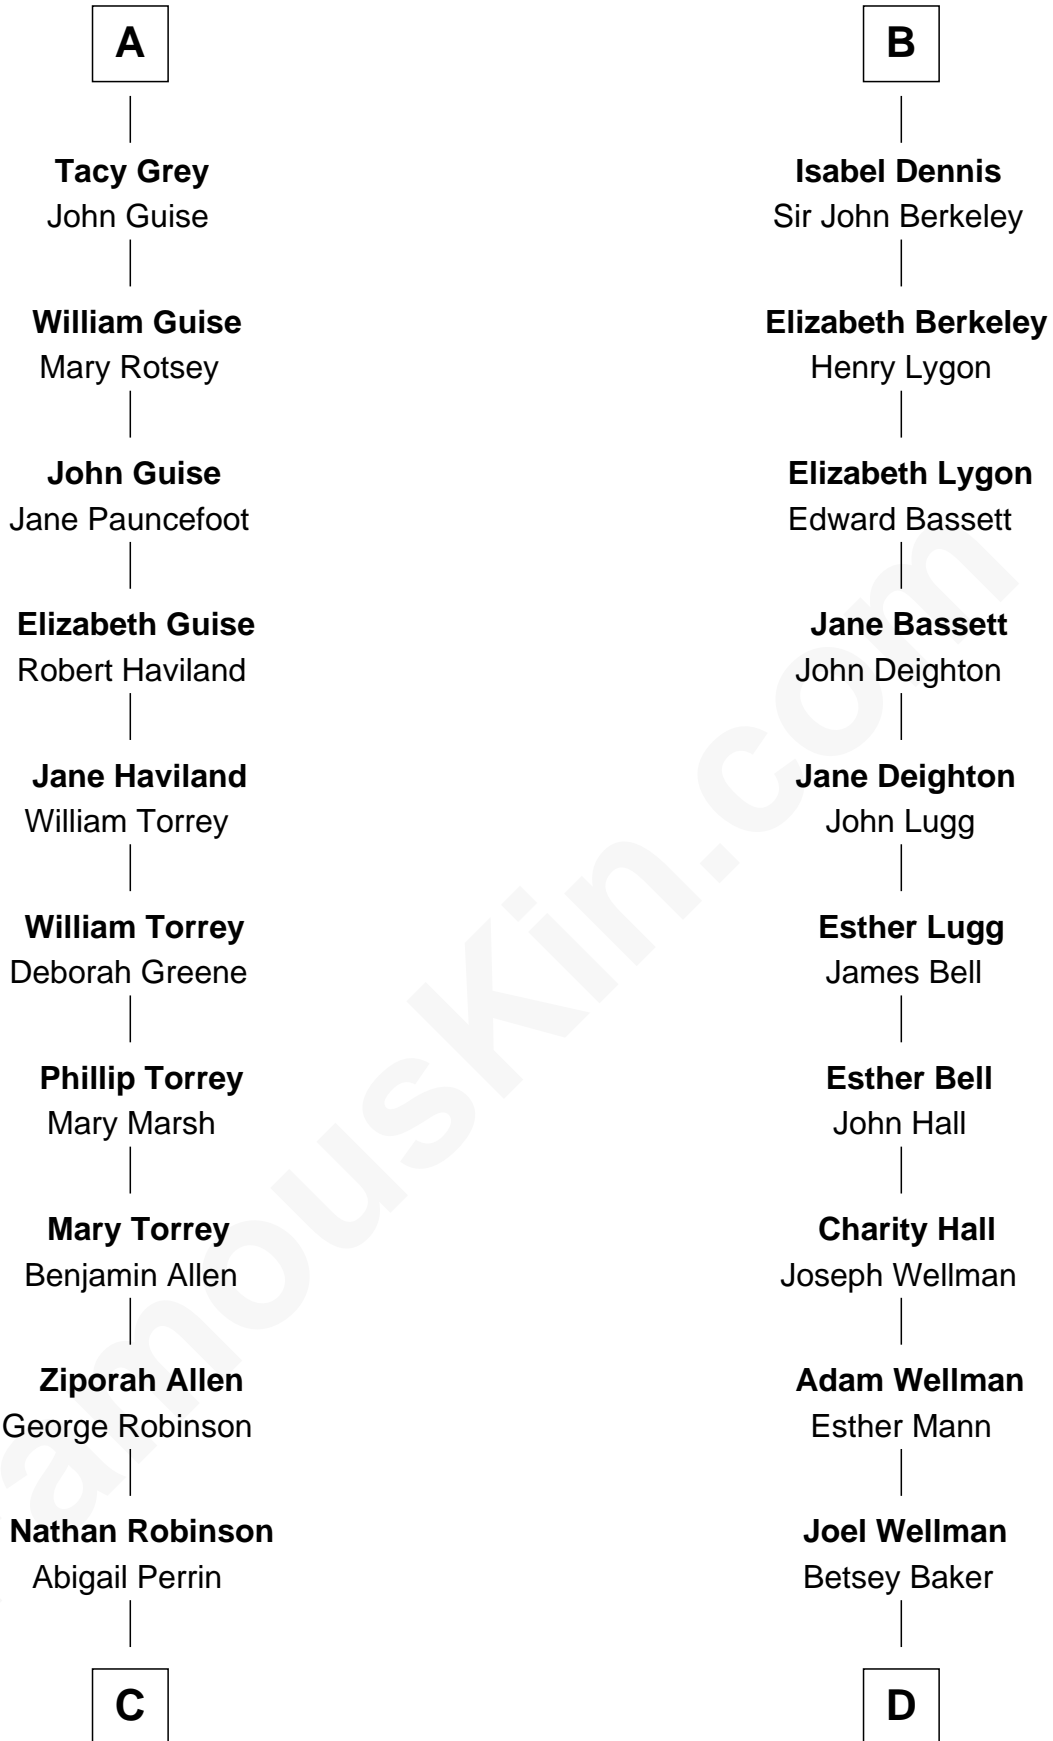

# FamousKin.com Relationship Chart of

**Raquel Welch**  
Movie Actress

19th cousin 2 times removed of

**Jack London**

Author of "The Call of the Wild"

**Gunselm de Badlesmere**

**C**

**Hannah Kent Robinson**

Elbridge Gerry Hall

**Justin Smith Hall**

Sarah Mehitable Stanford

**Emery Stanford Hall**

Clara Louise Adams

**Josephine Sarah Hall**

Armando Carlos Tejada

**Raquel Welch**

*aka Raquel Welch*

**D**

**Marshall Daniel Wellman**

Eleanor Garrett Jones

**Flora Wellman**

William Henry Chaney

**Jack London**

*Author of "The Call of the Wild"*