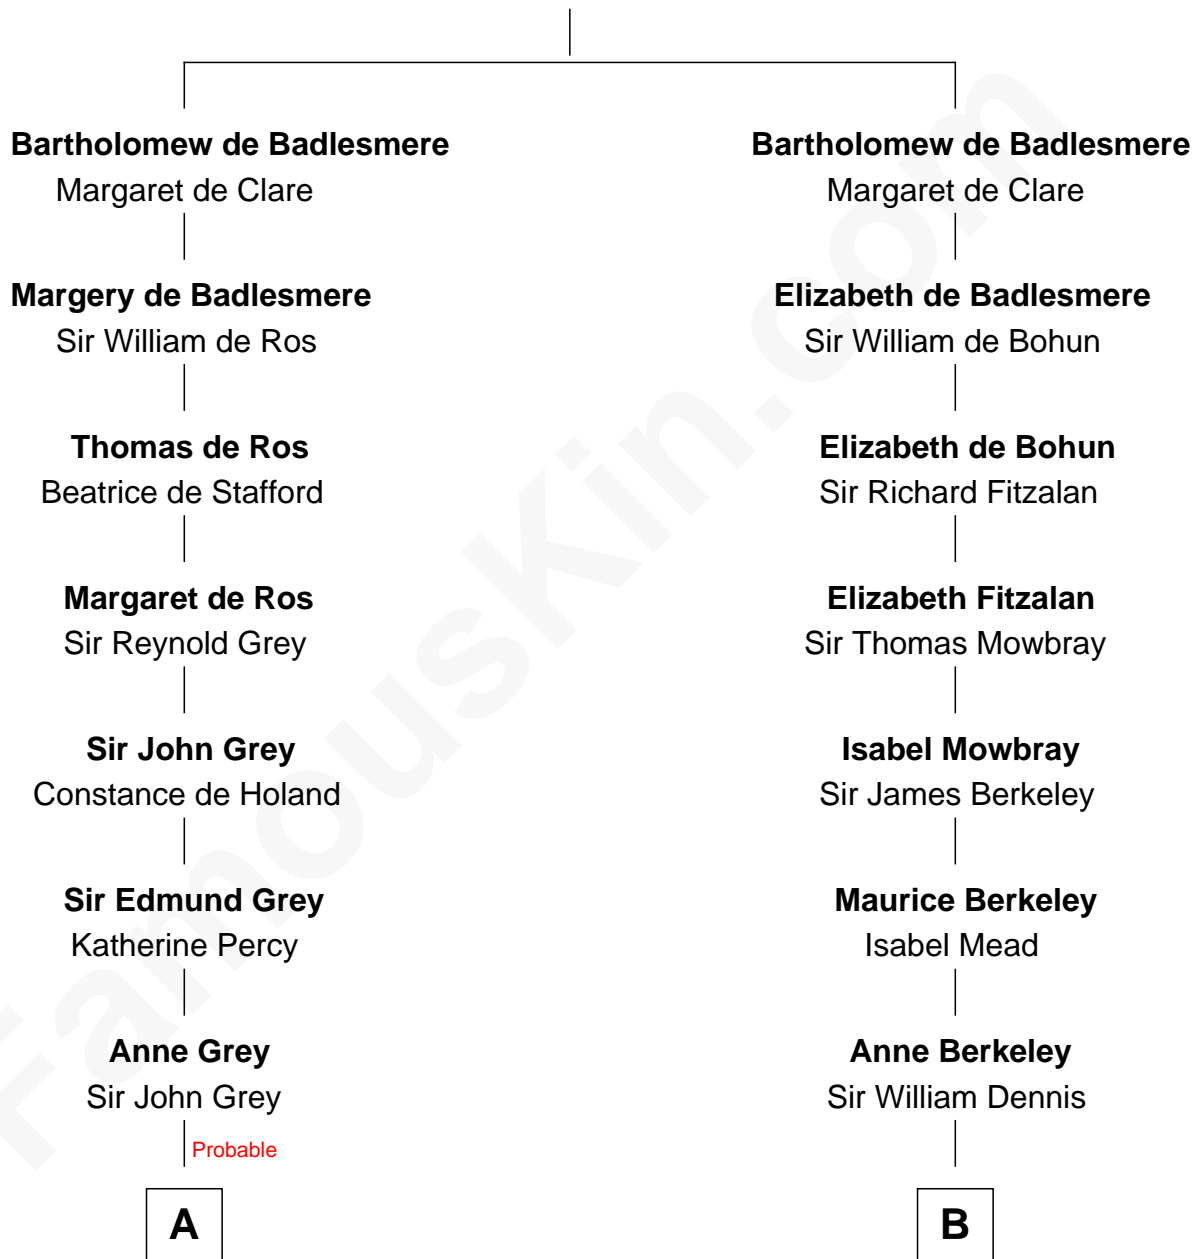

# FamousKin.com Relationship Chart of

**Raquel Welch**  
Movie Actress

19th cousin 2 times removed of

**Jack London**

Author of "The Call of the Wild"

**Gunselm de Badlesmere**

**C**

**Hannah Kent Robinson**

Elbridge Gerry Hall

**Justin Smith Hall**

Sarah Mehitable Stanford

**Emery Stanford Hall**

Clara Louise Adams

**Josephine Sarah Hall**

Armando Carlos Tejada

**Raquel Welch**

*aka Raquel Welch*

**D**

**Marshall Daniel Wellman**

Eleanor Garrett Jones

**Flora Wellman**

William Henry Chaney

**Jack London**

*Author of "The Call of the Wild"*