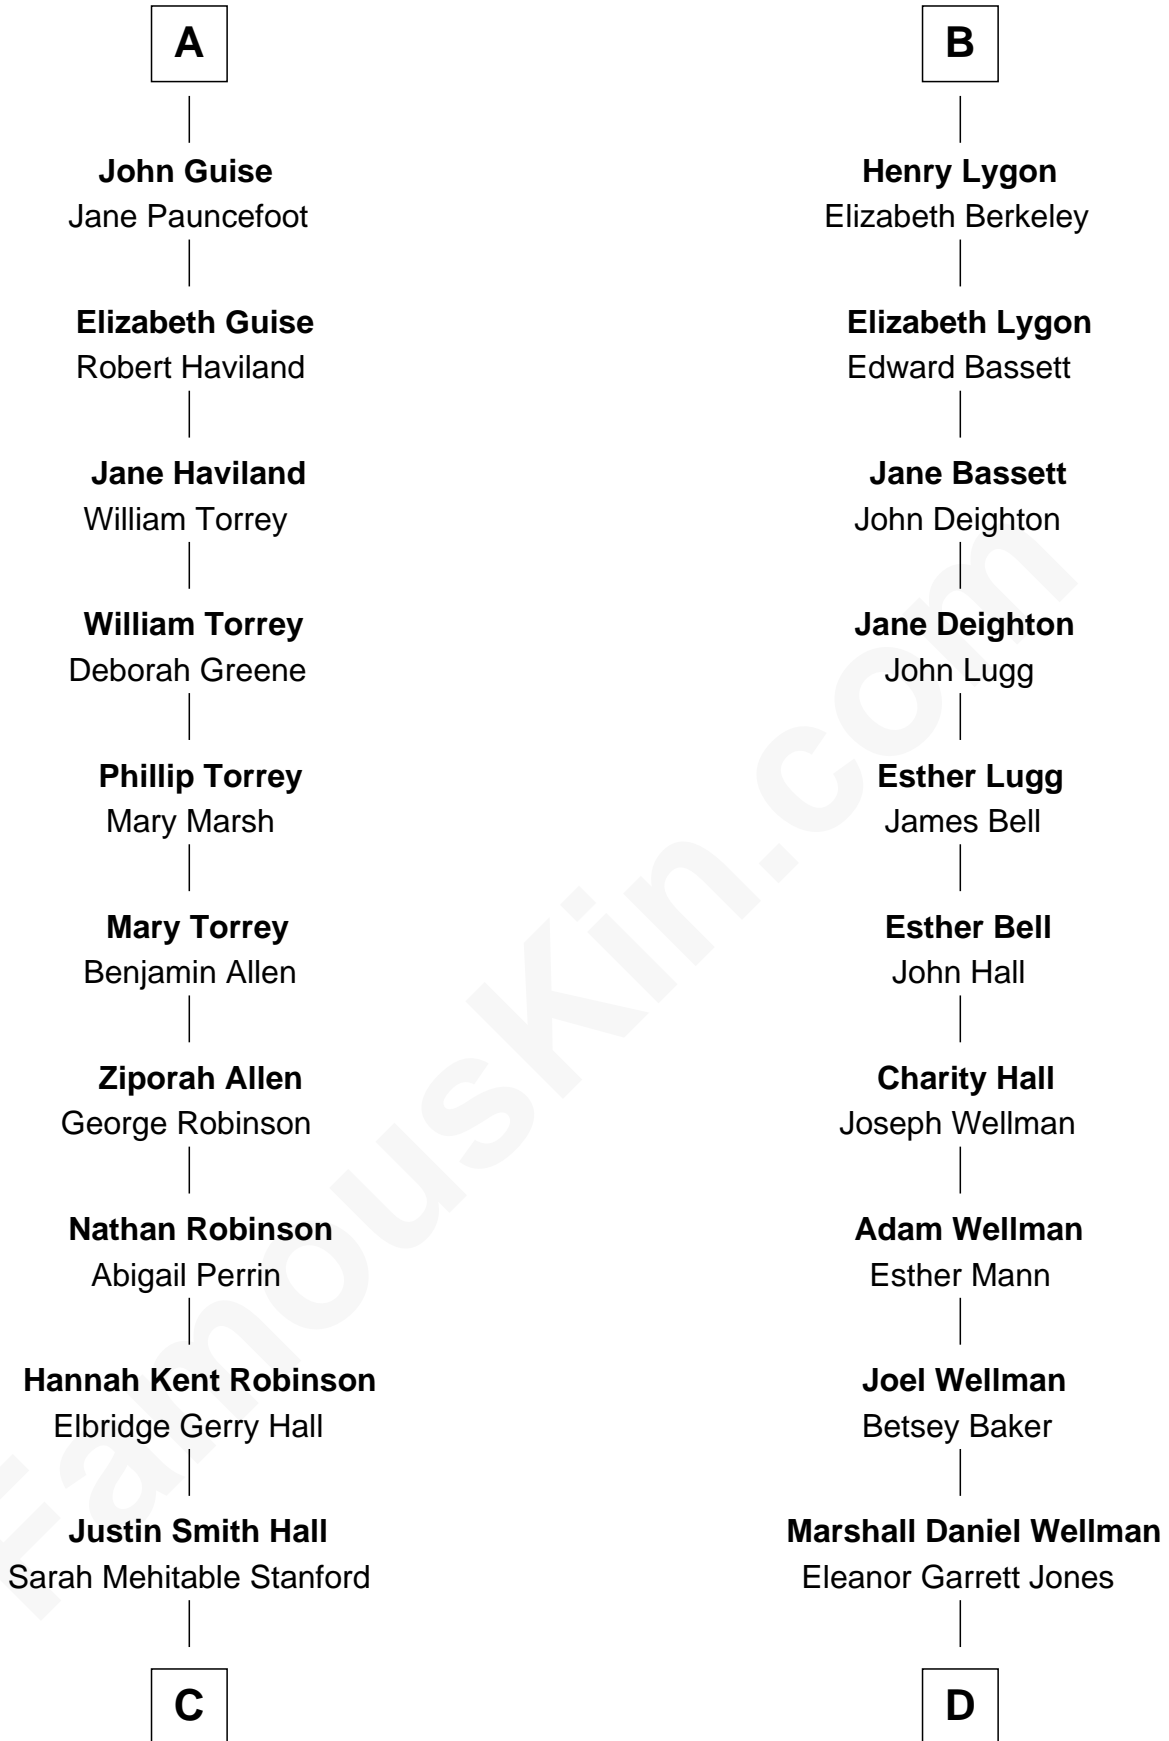

FamousKin.com Relationship Chart of

Raquel Welch

Movie Actress

18th cousin 1 time removed of

Jack London

Author of "The Call of the Wild"

Margaret de Audley

Ralph de Stafford

C

Emery Stanford Hall
Clara Louise Adams

Josephine Sarah Hall
Armando Carlos Tejada

Raquel Welch
aka Raquel Welch

D

Flora Wellman
William Henry Chaney

Jack London
Author of "The Call of the Wild"

FamousKin.com