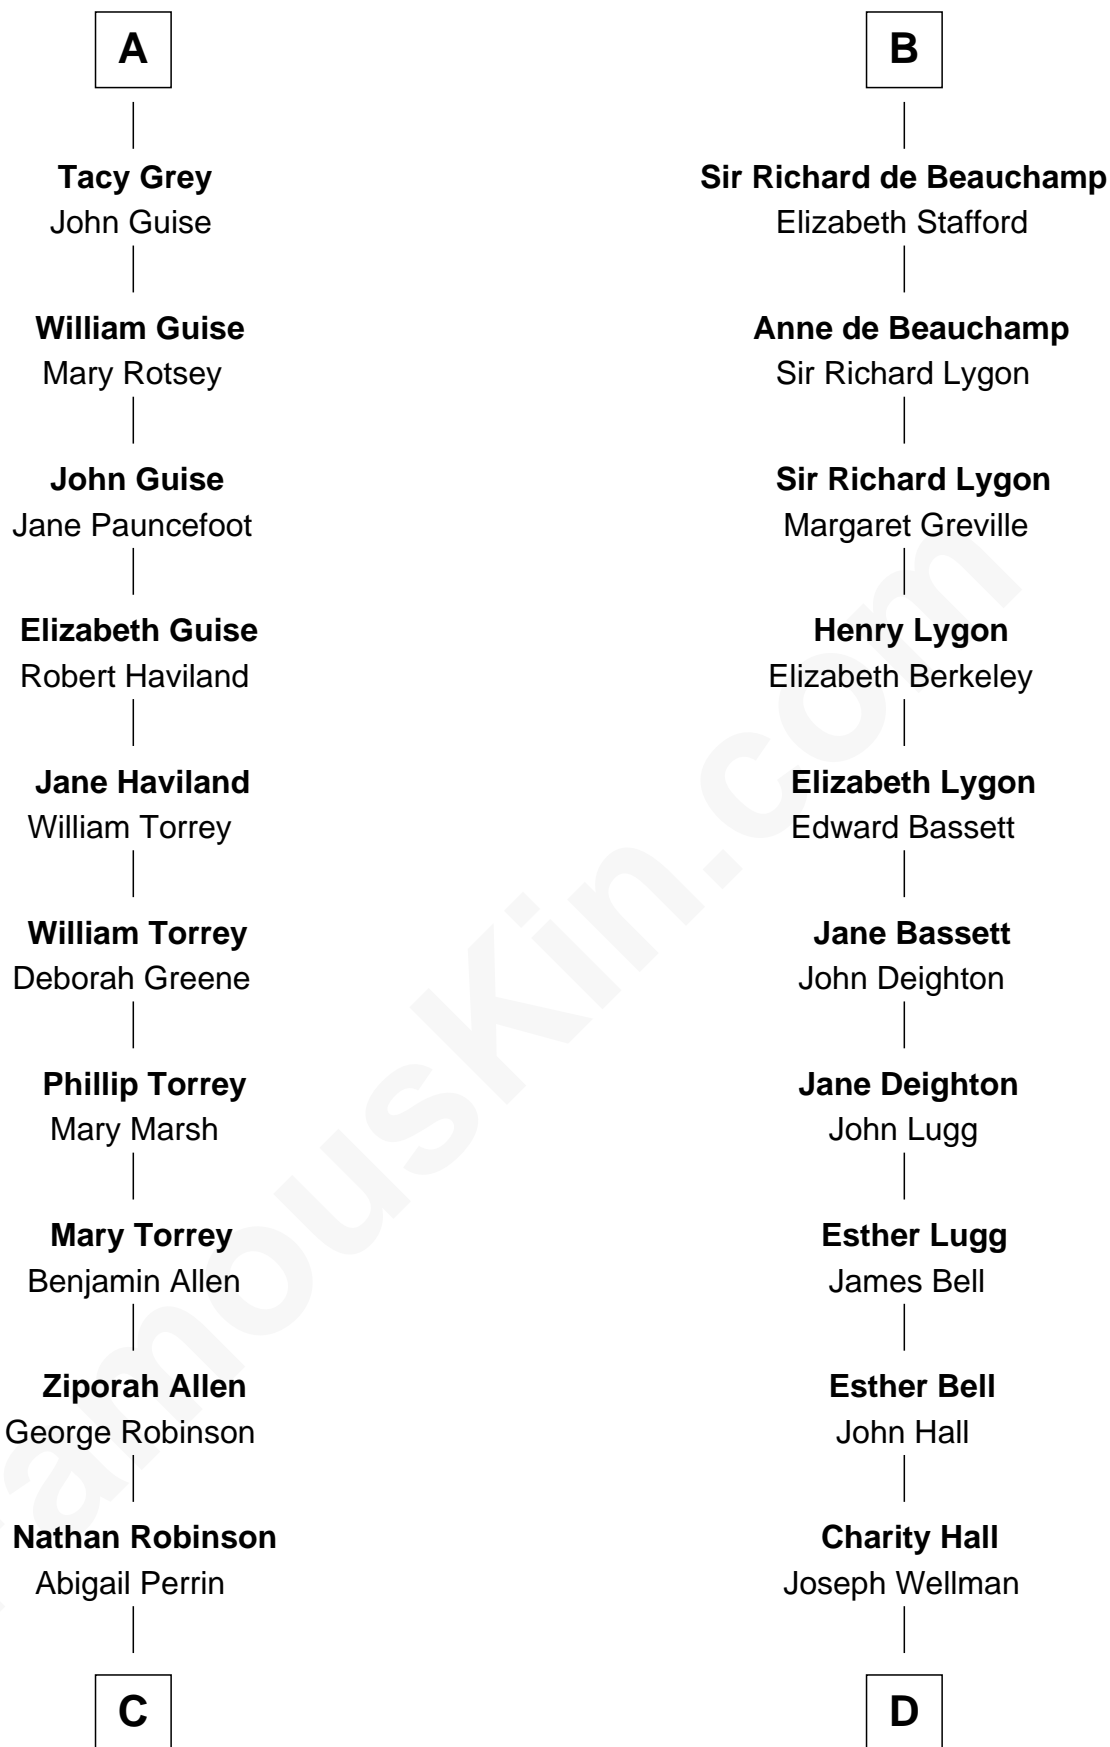

FamousKin.com Relationship Chart of

Raquel Welch

Movie Actress

21st cousin of

Jack London

Author of "The Call of the Wild"

C

Hannah Kent Robinson