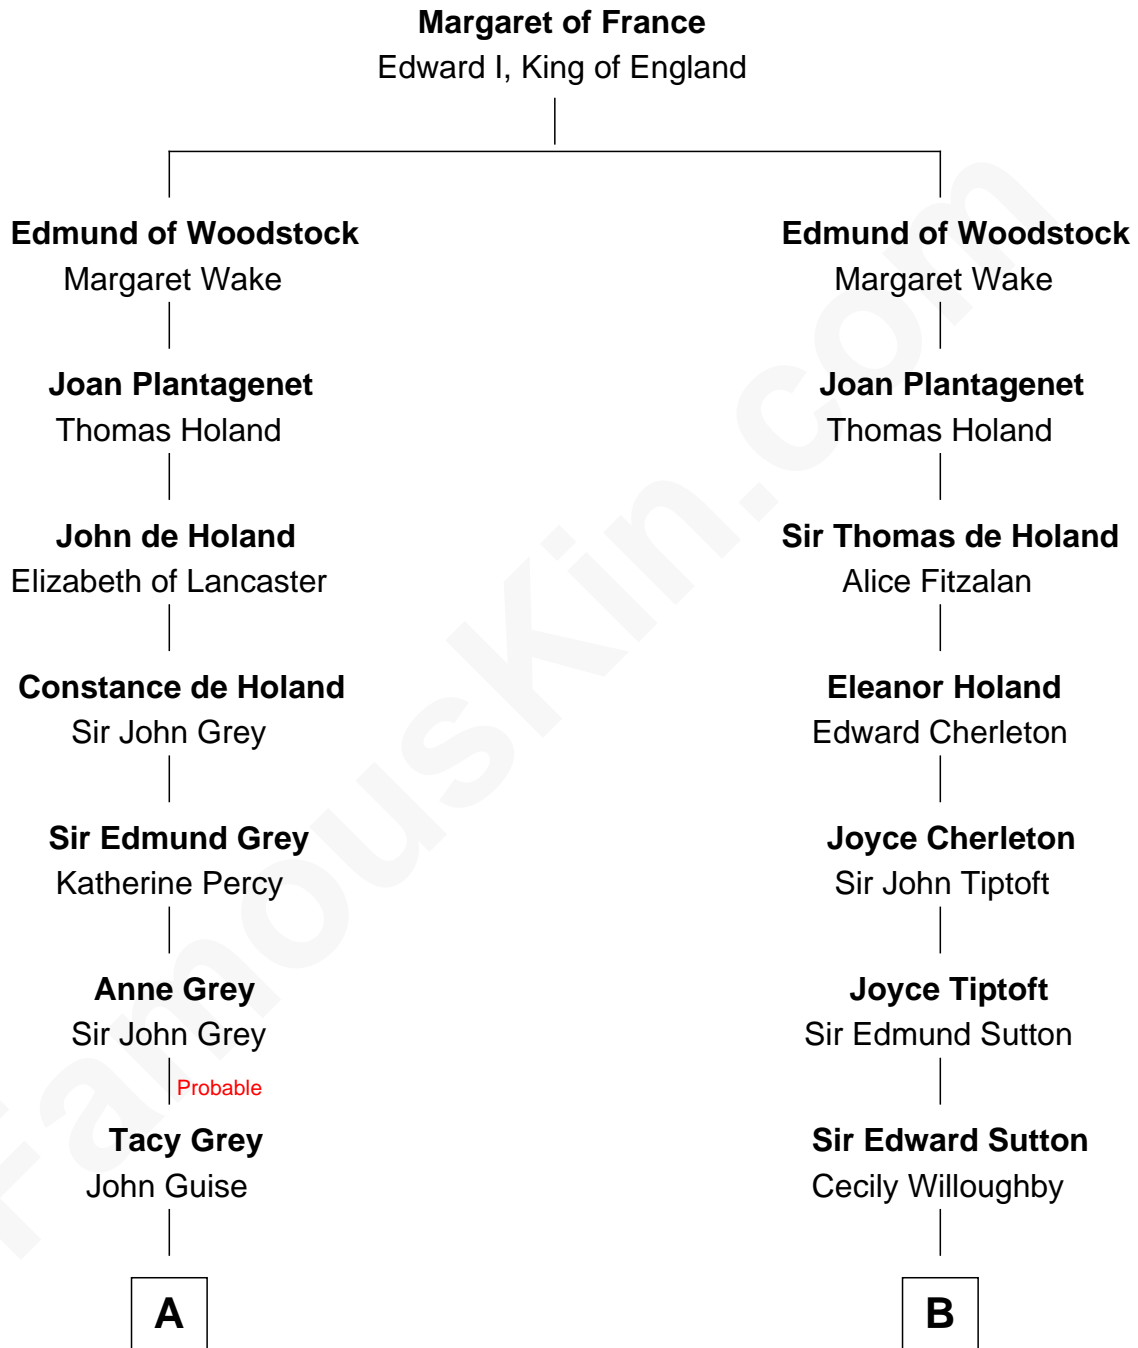

FamousKin.com Relationship Chart of

Raquel Welch
Movie Actress

19th cousin 1 time removed of

John Kerry

68th U.S. Secretary of State

C

Justin Smith Hall
Sarah Mehitable Stanford

Emery Stanford Hall
Clara Louise Adams

Josephine Sarah Hall
Armando Carlos Tejada

Raquel Welch
aka Raquel Welch

D

Margaret Tyndal Winthrop
James Grant Forbes

Rosemary Isabel Forbes
Richard John Kerry

John Kerry
68th U.S. Secretary of State