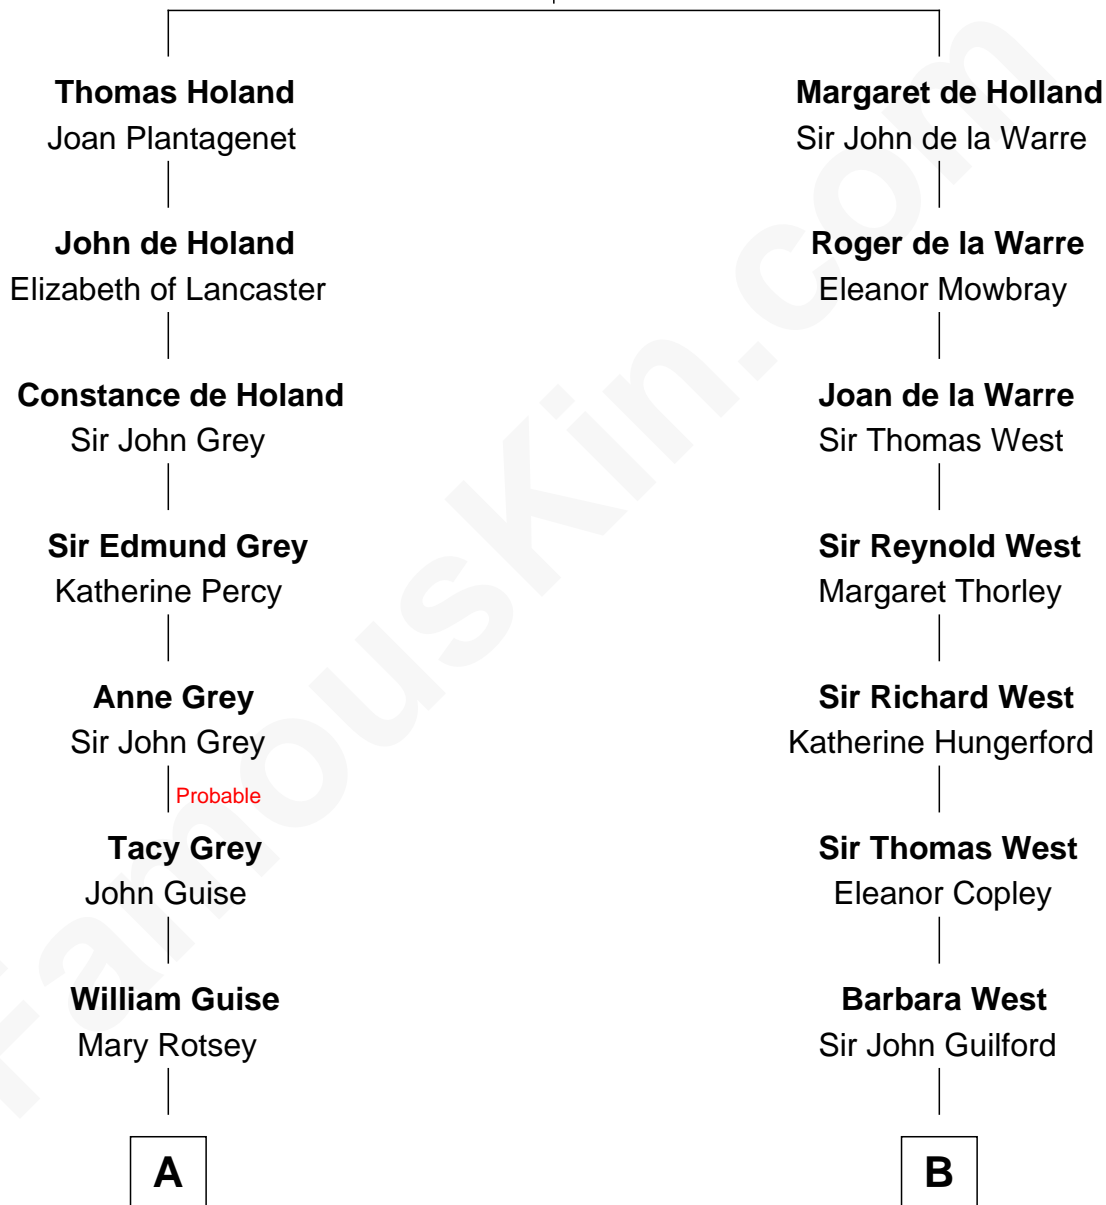

FamousKin.com Relationship Chart of

Raquel Welch

Movie Actress

19th cousin 2 times removed of

Jeb Bush

43rd Governor of Florida

Sir Robert de Holland

Maude la Zouche

C

Emery Stanford Hall
Clara Louise Adams

Josephine Sarah Hall
Armando Carlos Tejada

Raquel Welch
aka Raquel Welch

D

Harriet Eleanor Fay
Rev. James Smith Bush

Samuel Prescott Bush
Flora Sheldon

Prescott Sheldon Bush
Dorothy Wear Walker