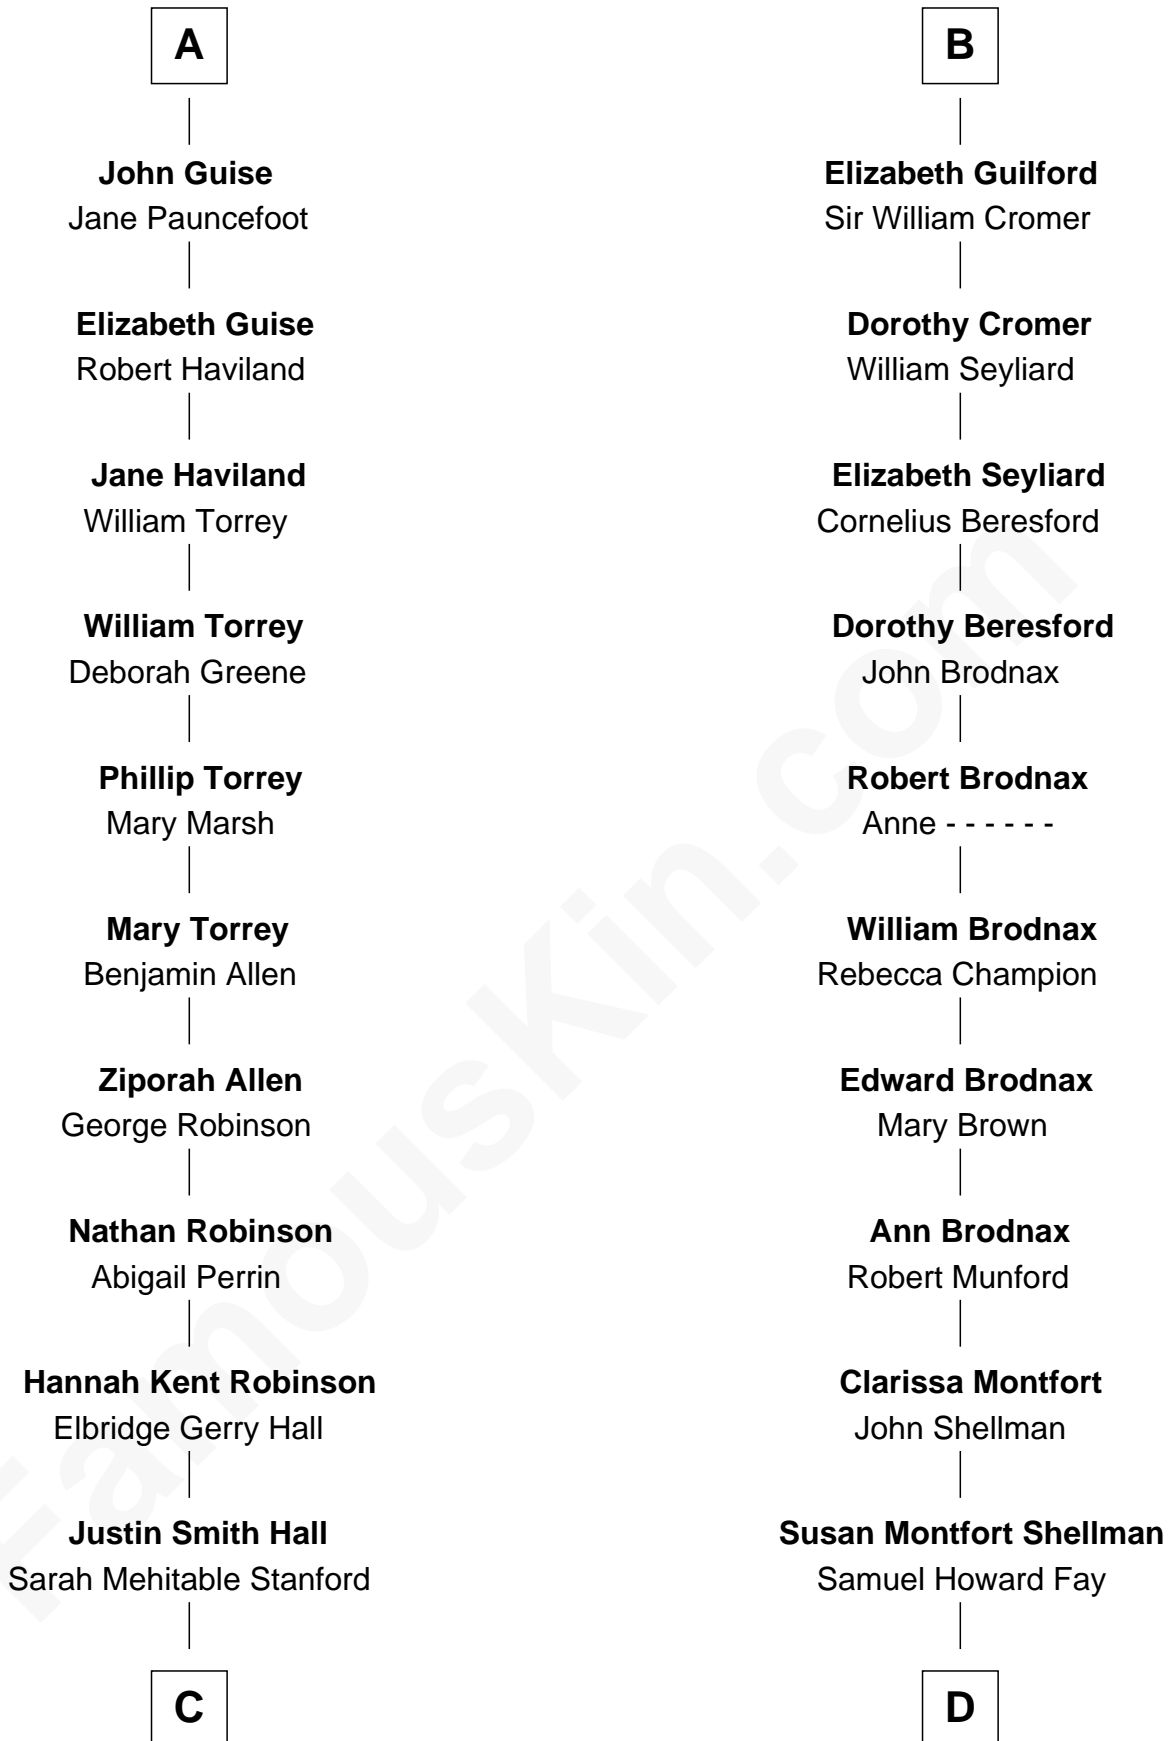

FamousKin.com Relationship Chart of

Raquel Welch

Movie Actress

19th cousin 2 times removed of

Jeb Bush

43rd Governor of Florida

Sir Robert de Holland

Maude la Zouche

C

Emery Stanford Hall
Clara Louise Adams

Josephine Sarah Hall
Armando Carlos Tejada

Raquel Welch
aka Raquel Welch

D

Harriet Eleanor Fay
Rev. James Smith Bush

Samuel Prescott Bush
Flora Sheldon

Prescott Sheldon Bush
Dorothy Wear Walker