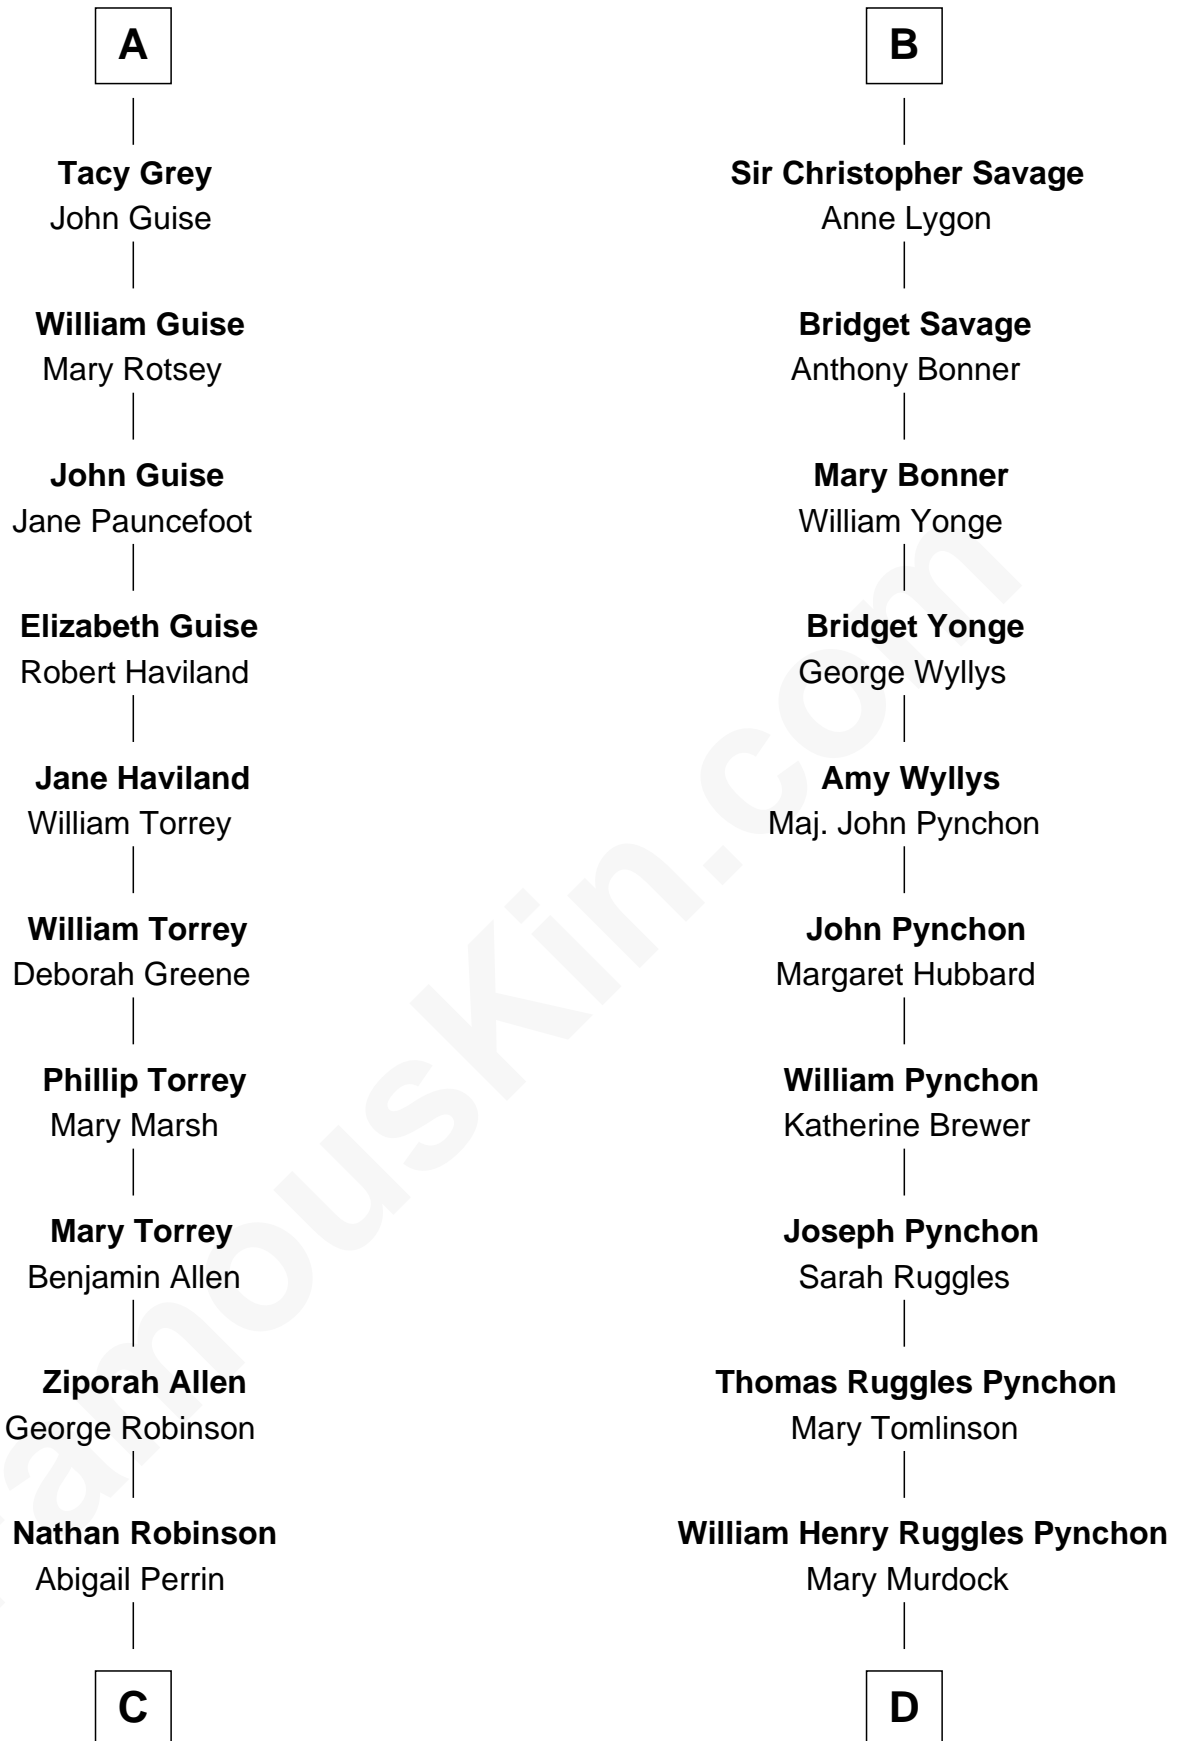

FamousKin.com

Relationship Chart of

Raquel Welch
Movie Actress

20th cousin 1 time removed of

Thomas Pynchon
American Novelist

C

Hannah Kent Robinson

Elbridge Gerry Hall

Justin Smith Hall

Sarah Mehitable Stanford

Emery Stanford Hall

Clara Louise Adams

Josephine Sarah Hall

Armando Carlos Tejada

Raquel Welch

aka Raquel Welch