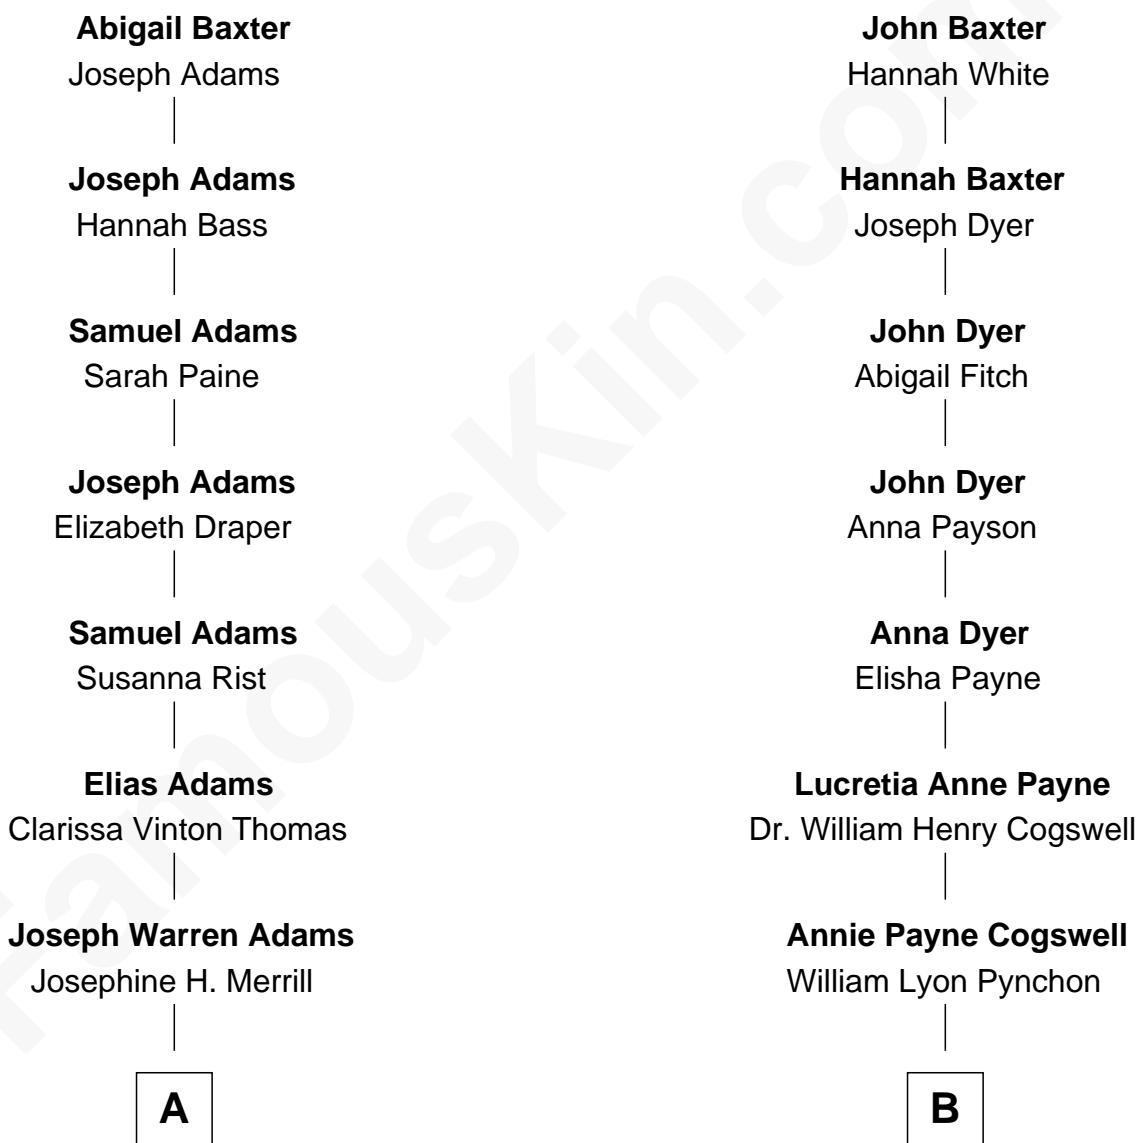

FamousKin.com Relationship Chart of

Raquel Welch

Movie Actress

9th cousin of

Thomas Pynchon

American Novelist

Gregory Baxter

Margaret - - - - -

A

Clara Louise Adams
Emery Stanford Hall

Josephine Sarah Hall
Armando Carlos Tejada

Raquel Welch
aka Raquel Welch

B

William Henry Chichele Pynchon
Carrie Susan Moyses

Thomas Ruggles Pynchon
Catherine Frances Bennett