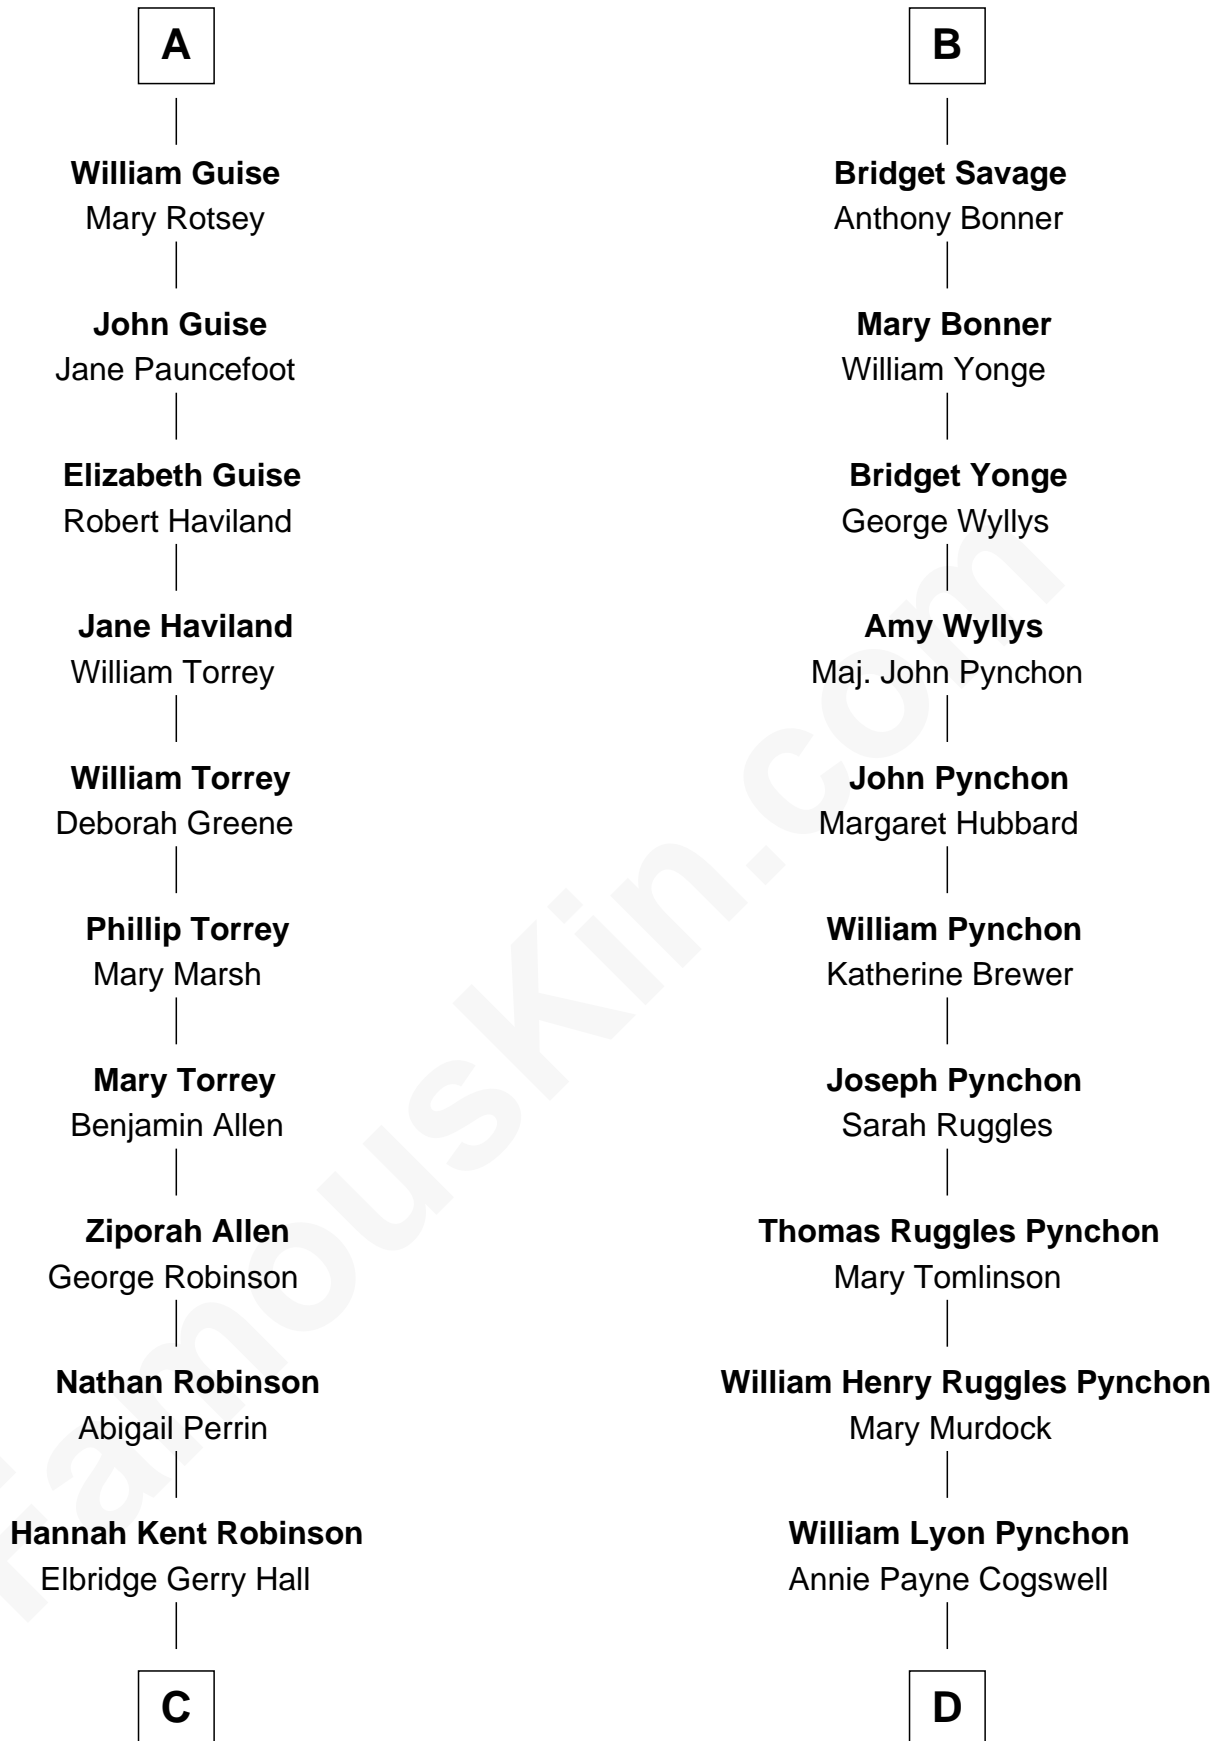

# FamousKin.com Relationship Chart of

**Raquel Welch**

*Movie Actress*

19th cousin 1 time removed of

**Thomas Pynchon**

*American Novelist*

**Henry Plantagenet**

Maud de Chaworth

**Sir Edmund Grey**

Katherine Percy

**Anne Grey**

Sir John Grey

*Probable*

**Tacy Grey**

John Guise

**A**

**Eleanor Plantagenet**

Richard Fitzalan

**Sir Richard Fitzalan**

Elizabeth de Bohun

**Elizabeth Fitzalan**

Sir Robert Goushill

**Joan Goushill**

Sir Thomas Stanley

**Katherine Stanley**

Sir John Savage

**Sir Christopher Savage**

Anne Stanley

**Sir Christopher Savage**

Anne Lygon

**B**

**C**