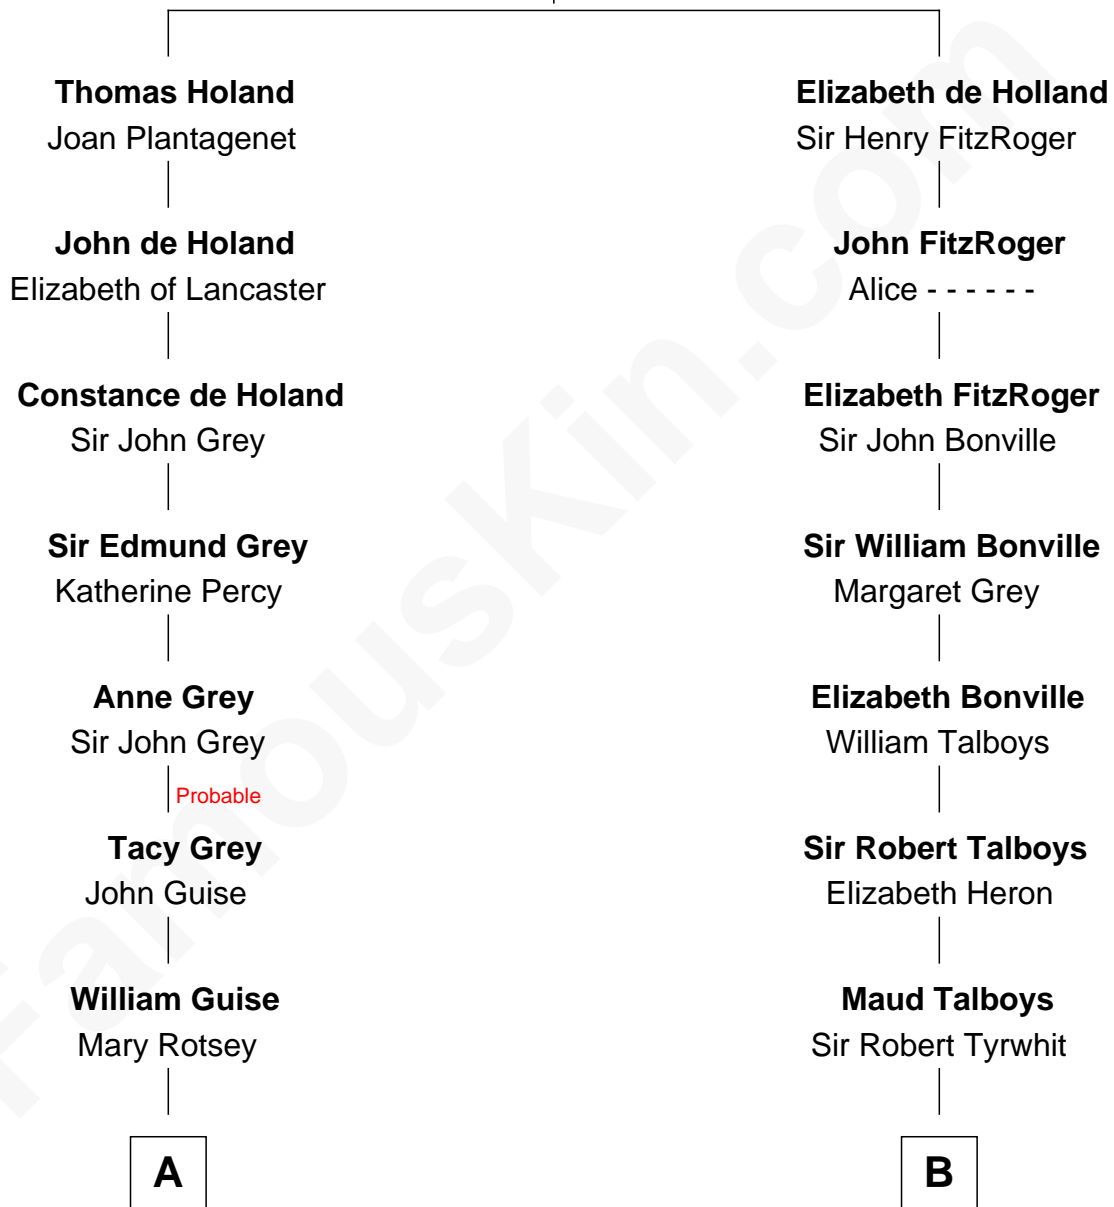

FamousKin.com Relationship Chart of

Raquel Welch

Movie Actress

19th cousin 1 time removed of

Thomas Pynchon

American Novelist

Sir Robert de Holland

Maude la Zouche

C

Emery Stanford Hall
Clara Louise Adams

Josephine Sarah Hall
Armando Carlos Tejada

Raquel Welch
aka Raquel Welch

D

Annie Payne Cogswell
William Lyon Pynchon

William Henry Chichele Pynchon
Carrie Susan Moyses