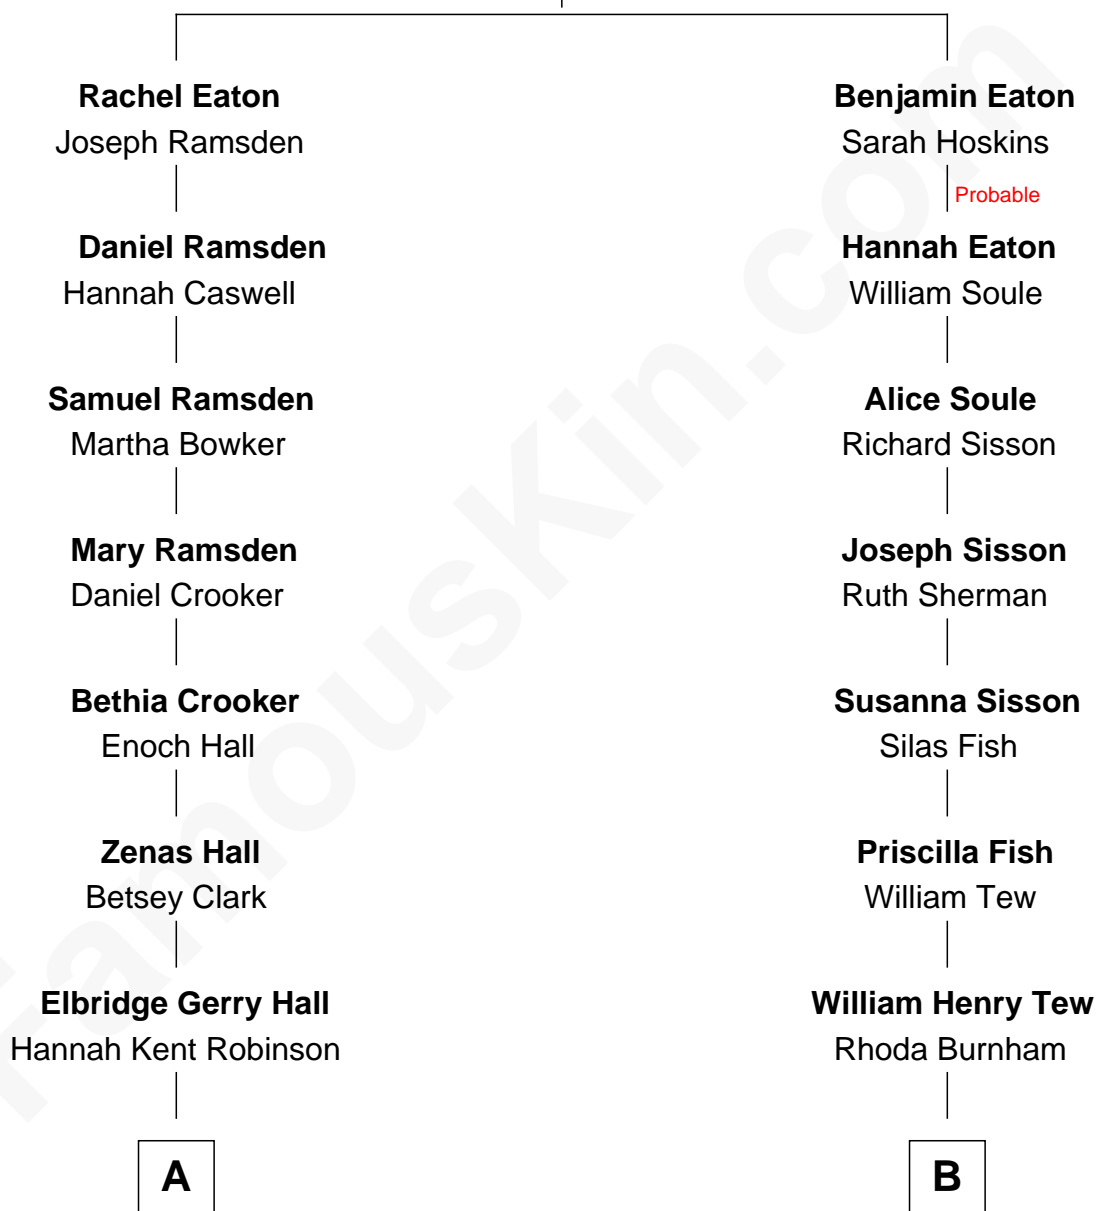

FamousKin.com Relationship Chart of

Raquel Welch

Movie Actress

10th cousin 1 time removed of

Paget Brewster

TV Actress

Francis Eaton

Christian Penn

A

Justin Smith Hall
Sarah Mehitable Stanford

Emery Stanford Hall
Clara Louise Adams

Josephine Sarah Hall
Armando Carlos Tejada

Raquel Welch
aka Raquel Welch

B

Harvey William Tew
Susan D. Goodrich

James Dinsmore Tew
Elinor Edith Bechtel