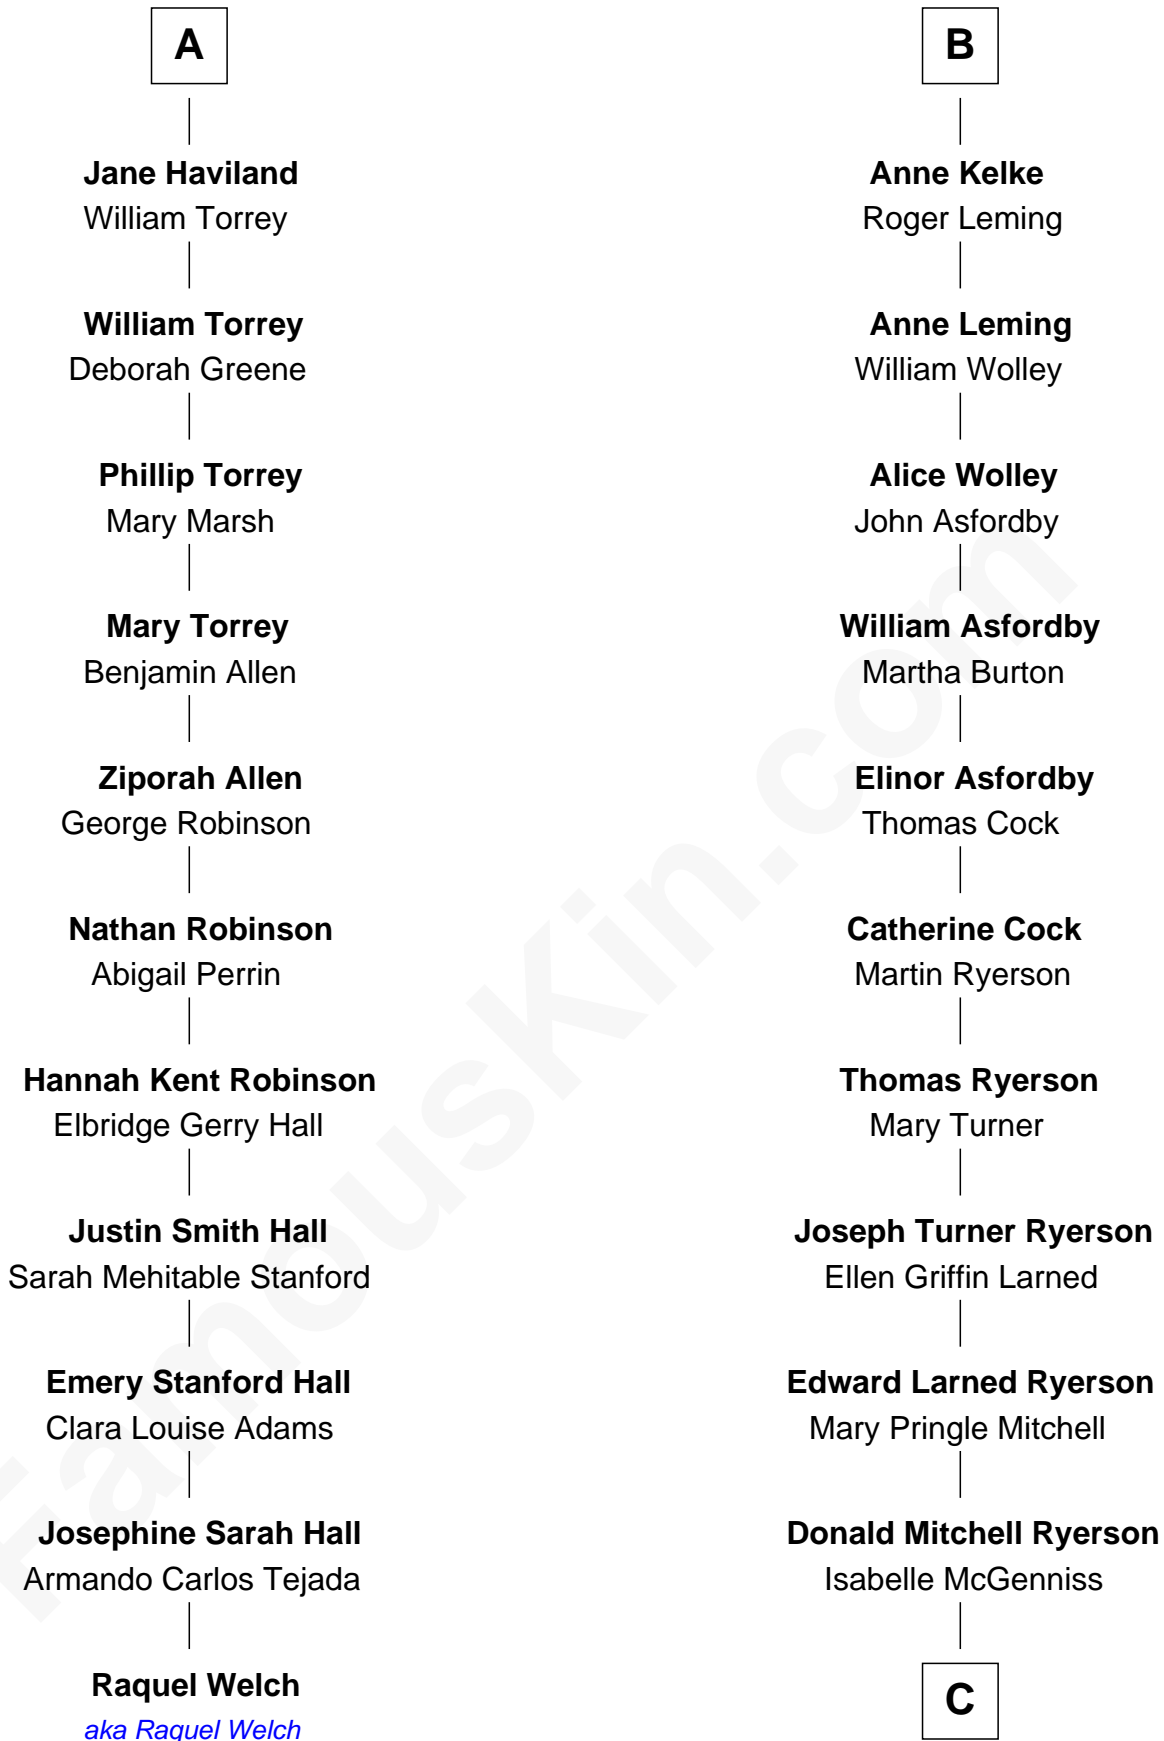

# FamousKin.com Relationship Chart of

**Raquel Welch**  
*Movie Actress*

17th cousin 2 times removed of

**Paget Brewster**  
*TV Actress*

**Sir Henry Percy**  
Elizabeth Mortimer

**Sir Henry Percy**  
Eleanor Neville

**Elizabeth Percy**  
Sir John Clifford

**Katherine Percy**  
Sir Edmund Grey

**Mary Clifford**  
Sir Philip Wentworth

**Anne Grey**  
Sir John Grey

**Elizabeth Wentworth**  
Sir Martin de la See

*Probable*

**Tacy Grey**  
John Guise

**Elizabeth de la See**  
Roger Kelke

**William Guise**  
Mary Rotsey

**Christopher Kelke**  
Isabel Girlington

**John Guise**  
Jane Pouncefoot

**Christopher Kelke**  
Jane St. Paul

**Elizabeth Guise**  
Robert Haviland

**Christopher Kelke**  
Elizabeth Carr

**A**

**B**

**C**

**Joan Ryerson**

George Washington Wales Brewster

**Galen Brewster**