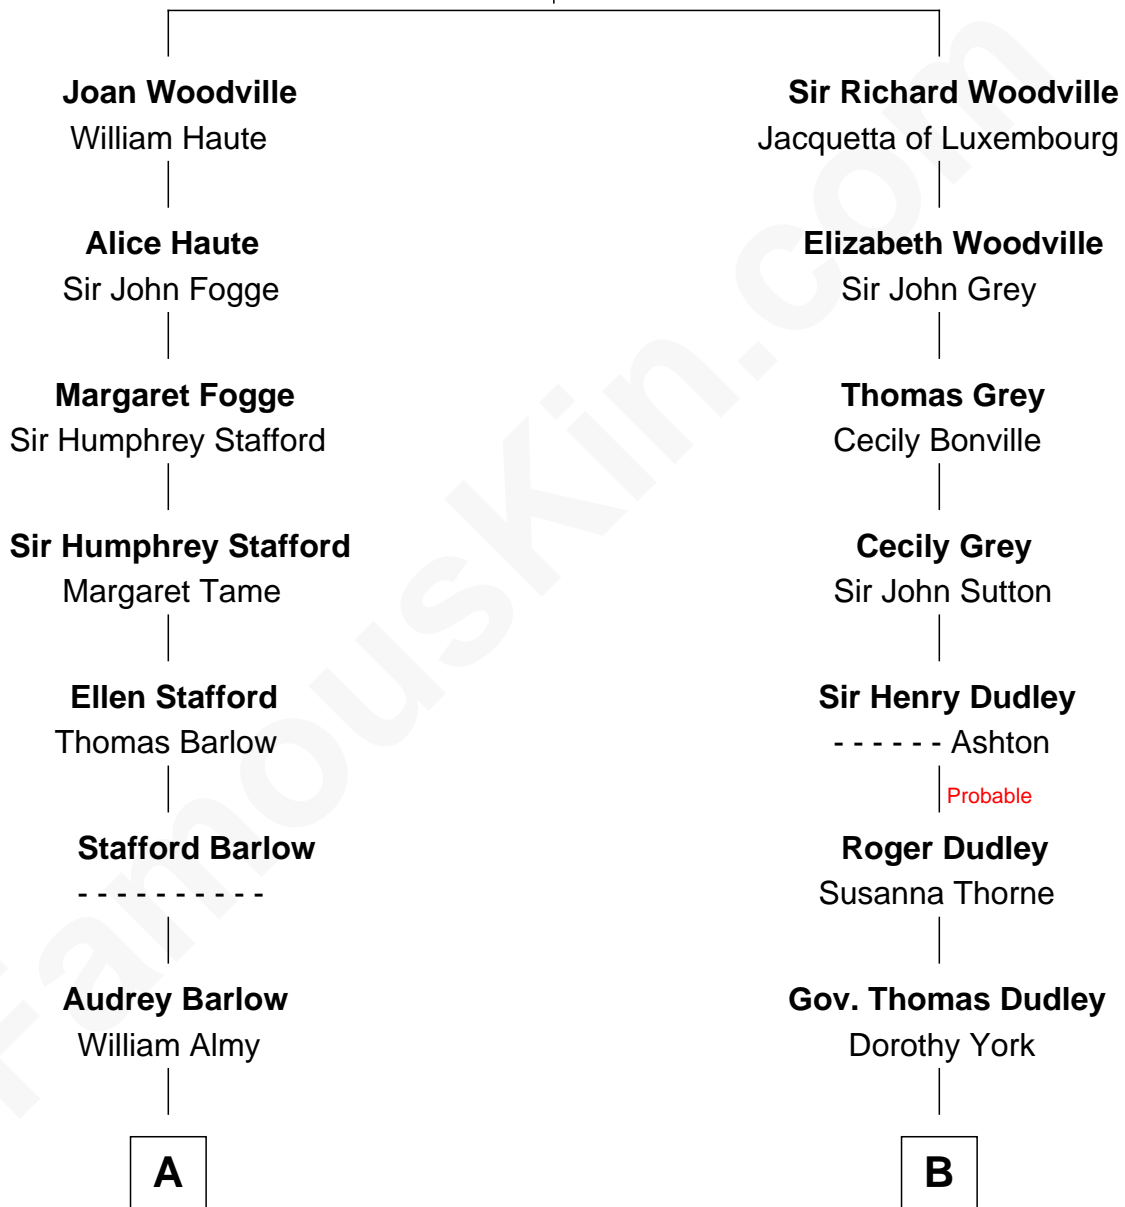

# FamousKin.com Relationship Chart of

**Raquel Welch**

*Movie Actress*

17th cousin 2 times removed of

**Paget Brewster**

*TV Actress*

**Richard Woodville**

Joan Bedlisgate

**C**

**Joan Ryerson**

George Washington Wales Brewster

**Galen Brewster**

Hathaway Tew

**Paget Brewster**

*TV Actress*

FamousKin.com