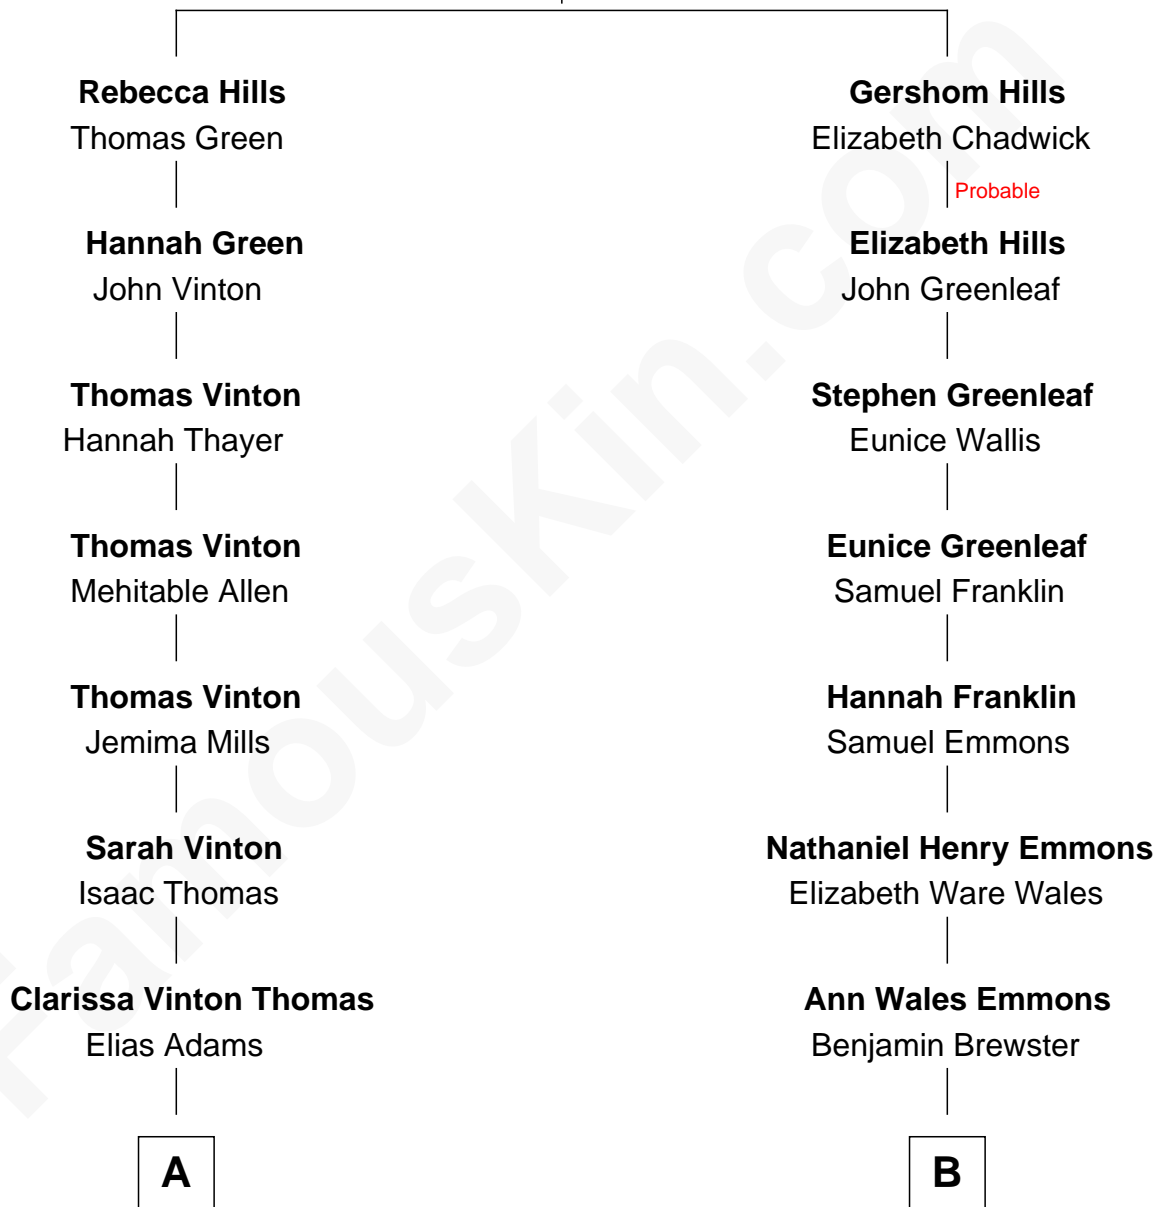

FamousKin.com Relationship Chart of

Raquel Welch

Movie Actress

10th cousin of

Paget Brewster

TV Actress

Joseph Hills

Rose Clark

A

Joseph Warren Adams

Josephine H. Merrill

Clara Louise Adams

Emery Stanford Hall

Josephine Sarah Hall

Armando Carlos Tejada

Raquel Welch

aka Raquel Welch

B

Dr. George Washington Wales Brewster

Ellen Mackenzie Hodge

George Washington Wales Brewster

Joan Ryerson

Galen Brewster

Hathaway Tew