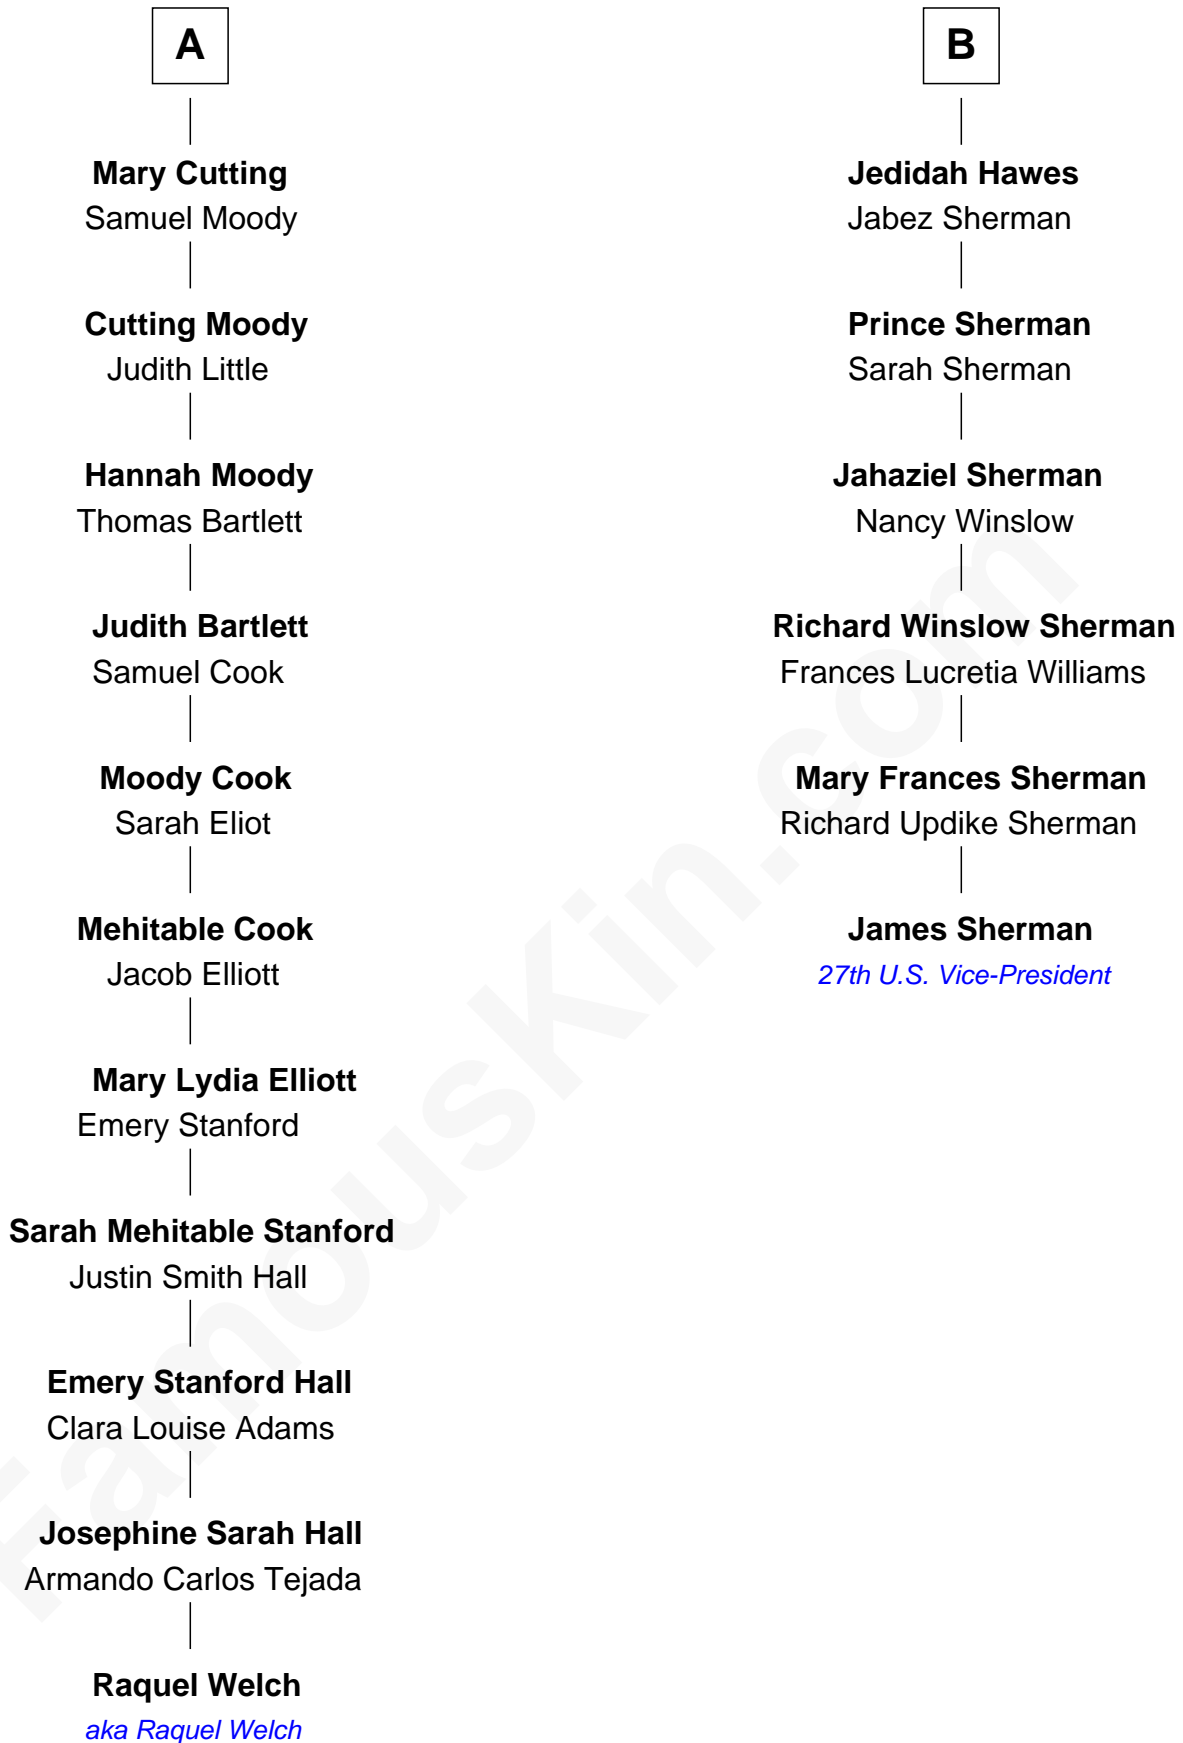

# FamousKin.com Relationship Chart of

**Raquel Welch**

*Movie Actress*

12th cousin 5 times removed of

**James Sherman**

*27th U.S. Vice-President*

Raquel Welch photo by [Alan Light](#) ([CC BY 2.0](#))