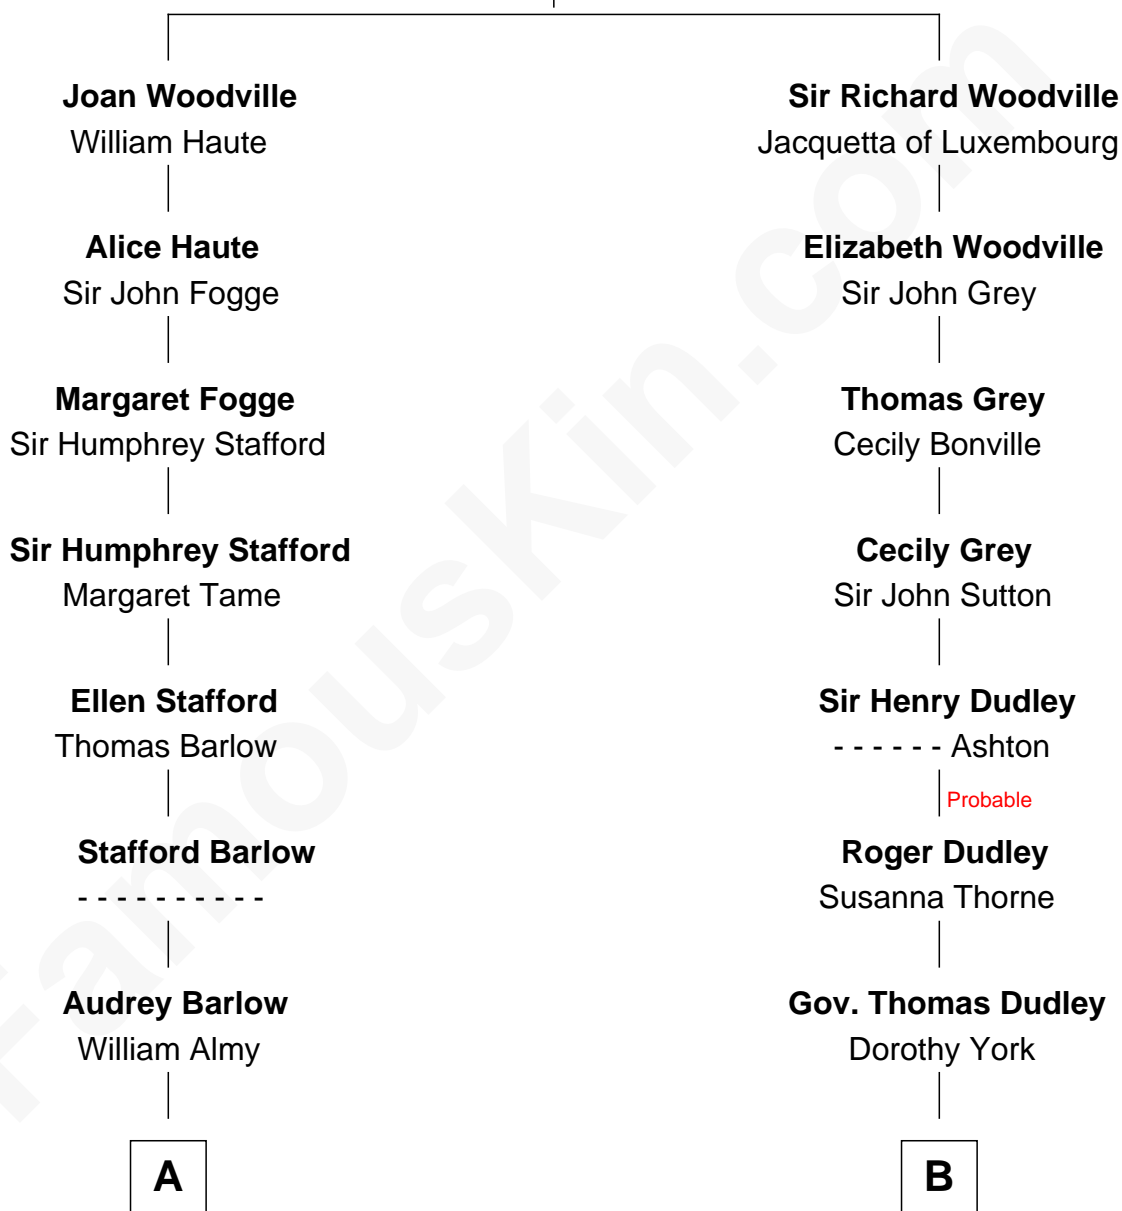

FamousKin.com Relationship Chart of

Raquel Welch

Movie Actress

16th cousin 1 time removed of

James Sherman

27th U.S. Vice-President

Richard Woodville

Joan Bedlisgate

A

Annis Almy
John Greene

Deborah Greene
William Torrey

Phillip Torrey
Mary Marsh

Mary Torrey
Benjamin Allen

Ziporah Allen
George Robinson

Nathan Robinson
Abigail Perrin

Hannah Kent Robinson
Elbridge Gerry Hall

Justin Smith Hall
Sarah Mehitable Stanford

Emery Stanford Hall
Clara Louise Adams

Josephine Sarah Hall
Armando Carlos Tejada

Raquel Welch

aka Raquel Welch

B

Anne Dudley
Gov. Simon Bradstreet

Dorothy Bradstreet
Rev. Seaborn Cotton