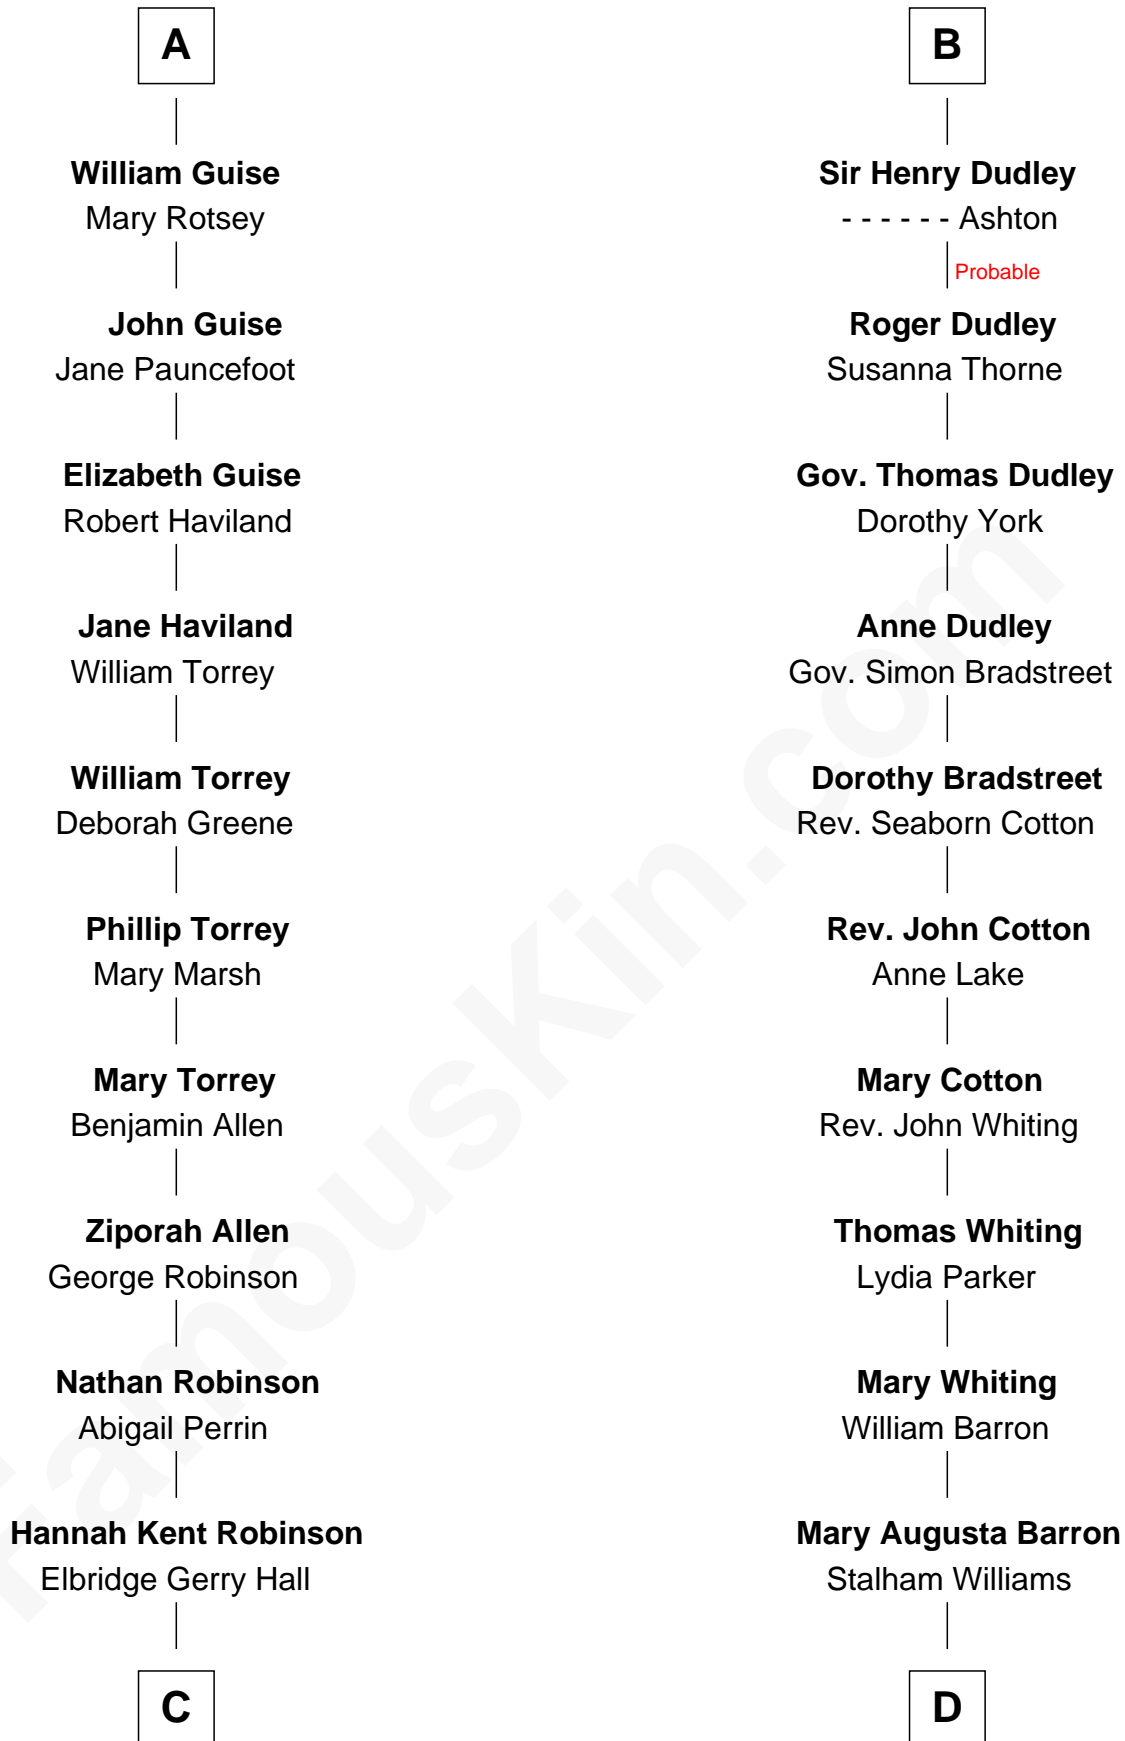

FamousKin.com Relationship Chart of

Raquel Welch

Movie Actress

19th cousin 1 time removed of

James Sherman

27th U.S. Vice-President

Henry Plantagenet

Maud de Chaworth

Eleanor Plantagenet

Richard Fitzalan

Alice Fitzalan

Sir Thomas de Holand

Eleanor Holand

Edward Cherleton

Joyce Cherleton

Sir John Tiptoft

Joyce Tiptoft

Sir Edmund Sutton

Sir Edward Sutton

Cecily Willoughby

Sir John Sutton

Cecily Grey

B

C

Justin Smith Hall
Sarah Mehitable Stanford

Emery Stanford Hall
Clara Louise Adams

Josephine Sarah Hall
Armando Carlos Tejada

Raquel Welch
aka Raquel Welch

D

Frances Lucretia Williams
Richard Winslow Sherman