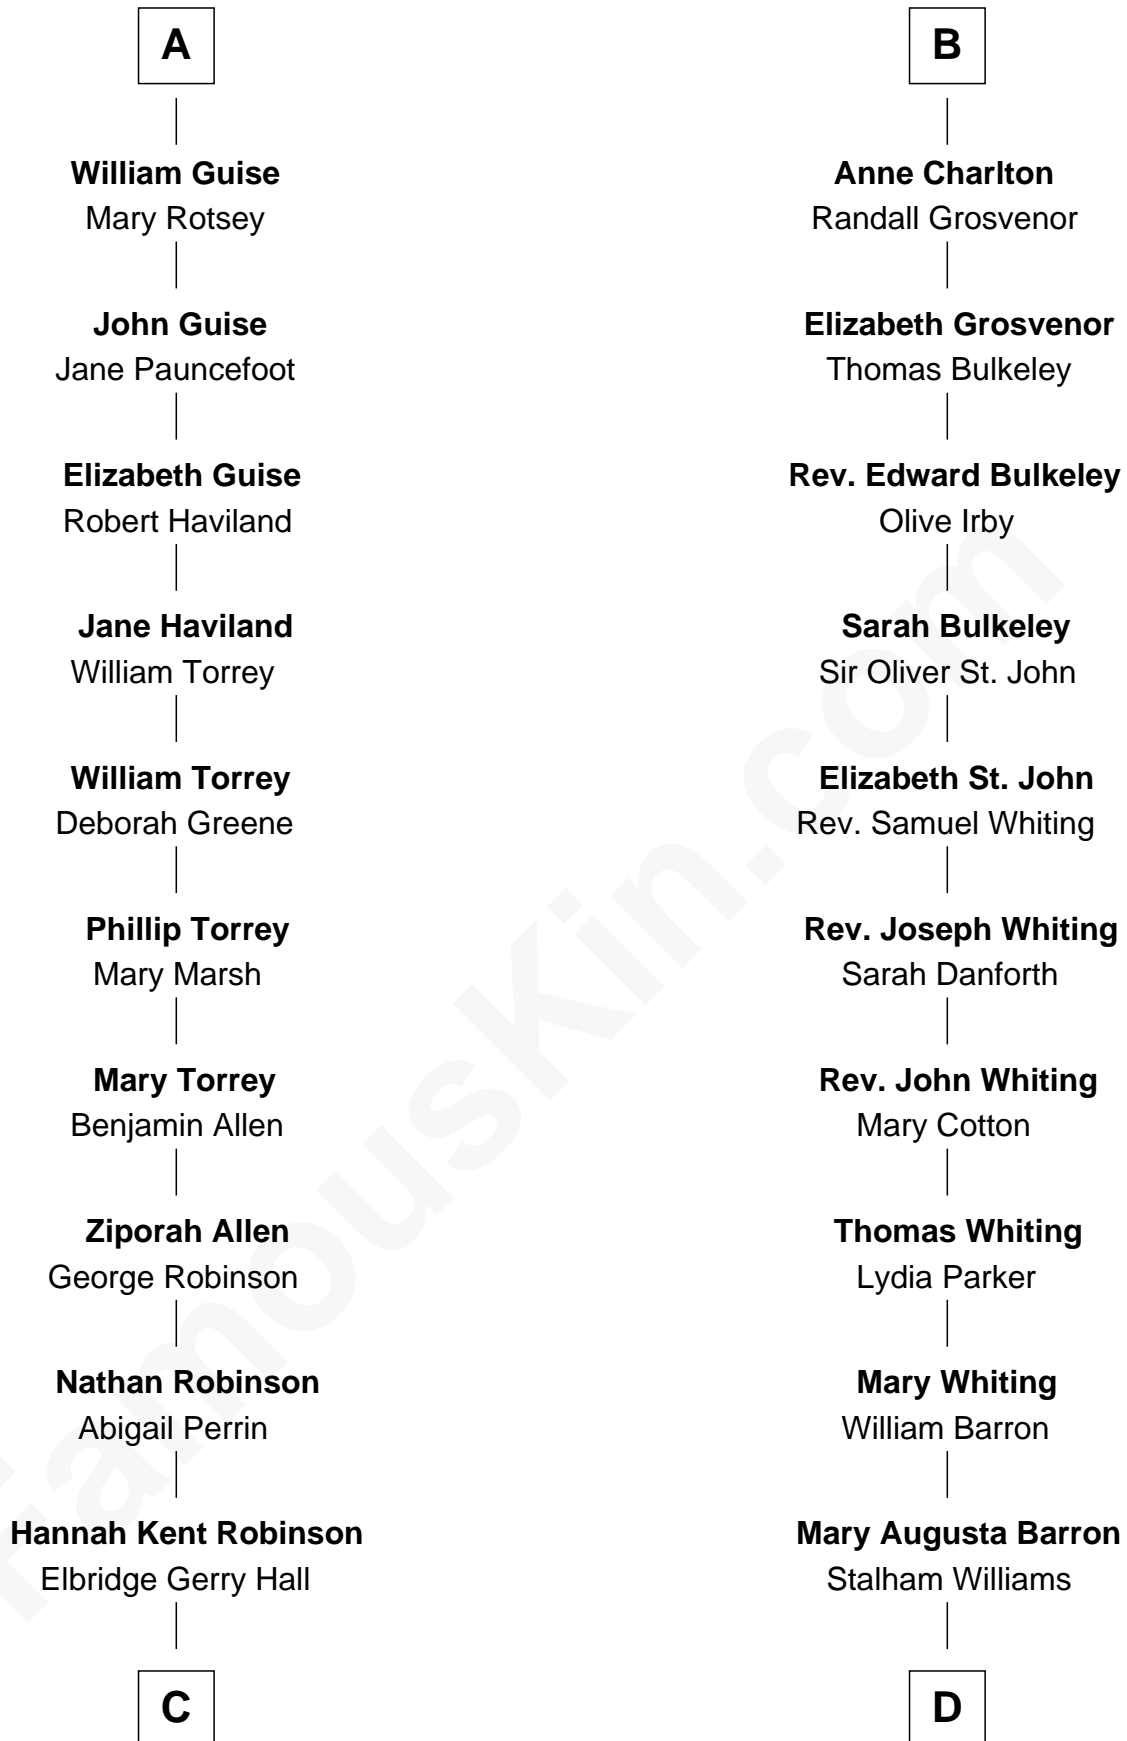

# FamousKin.com Relationship Chart of

**Raquel Welch**  
Movie Actress

19th cousin 1 time removed of

**James Sherman**  
27th U.S. Vice-President

**C**

**Justin Smith Hall**  
Sarah Mehitable Stanford

**Emery Stanford Hall**  
Clara Louise Adams

**Josephine Sarah Hall**  
Armando Carlos Tejada

**Raquel Welch**  
*aka Raquel Welch*

**D**

**Frances Lucretia Williams**  
Richard Winslow Sherman

**Mary Frances Sherman**  
Richard Updike Sherman

**James Sherman**  
*27th U.S. Vice-President*