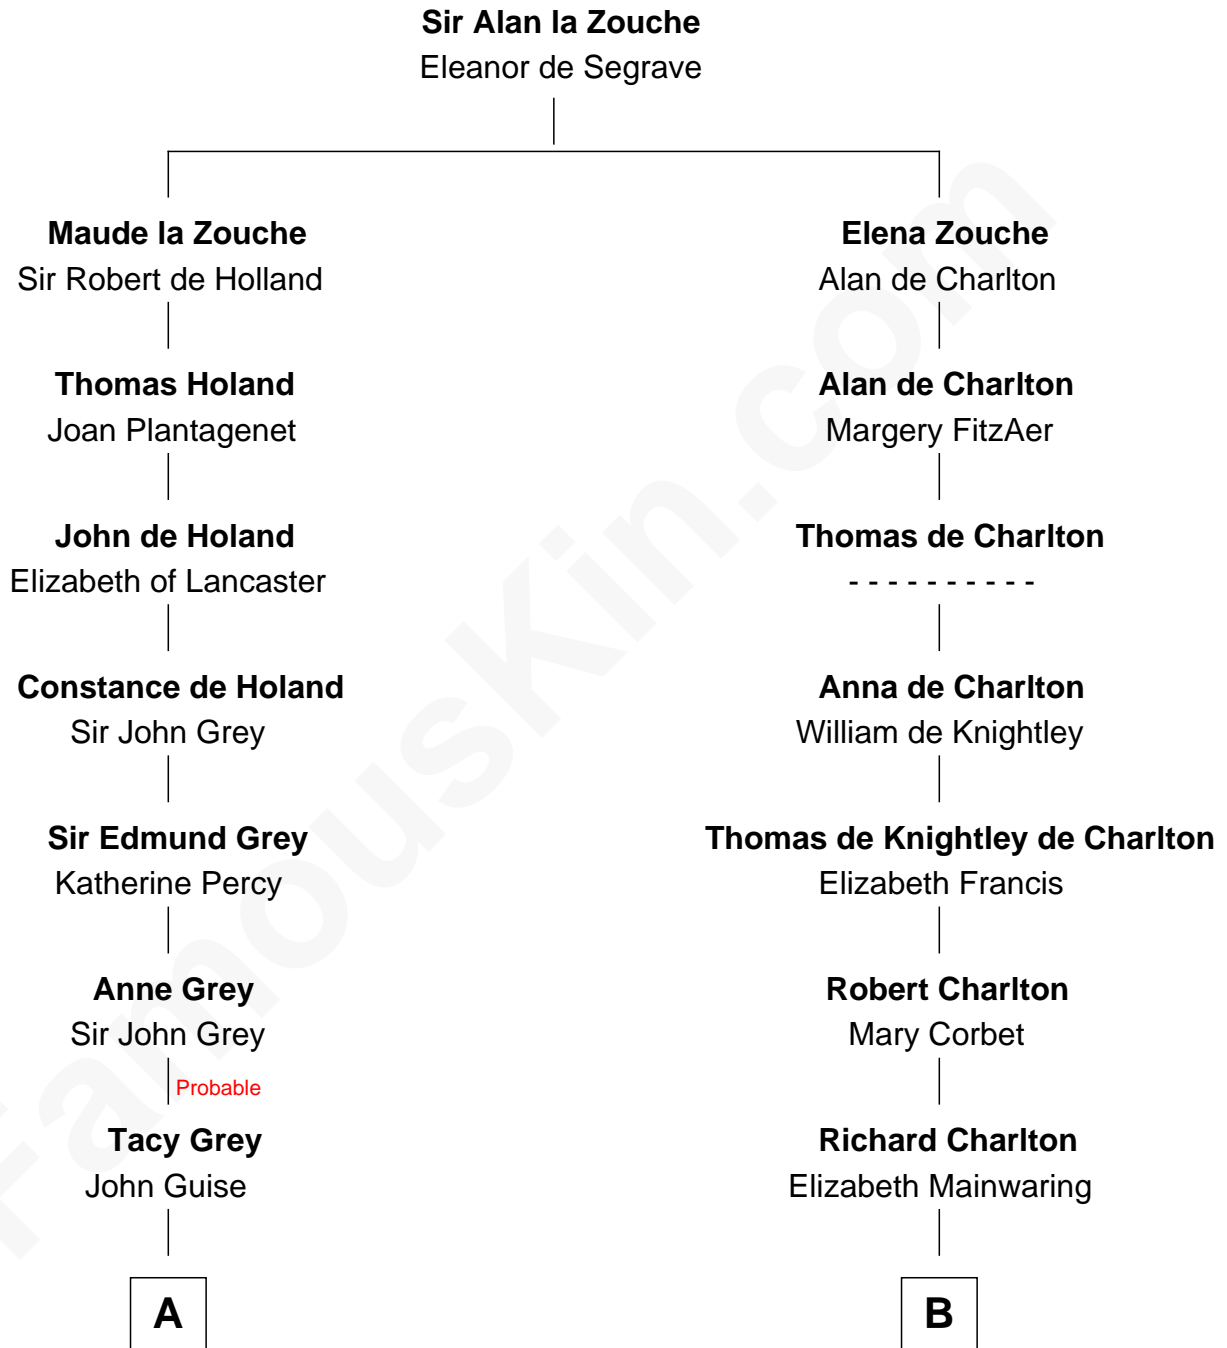

# FamousKin.com Relationship Chart of

**Raquel Welch**  
Movie Actress

19th cousin 1 time removed of

**James Sherman**  
27th U.S. Vice-President

**C**

**Justin Smith Hall**  
Sarah Mehitable Stanford

**Emery Stanford Hall**  
Clara Louise Adams

**Josephine Sarah Hall**  
Armando Carlos Tejada

**Raquel Welch**  
*aka Raquel Welch*

**D**

**Frances Lucretia Williams**  
Richard Winslow Sherman

**Mary Frances Sherman**  
Richard Updike Sherman

**James Sherman**  
*27th U.S. Vice-President*