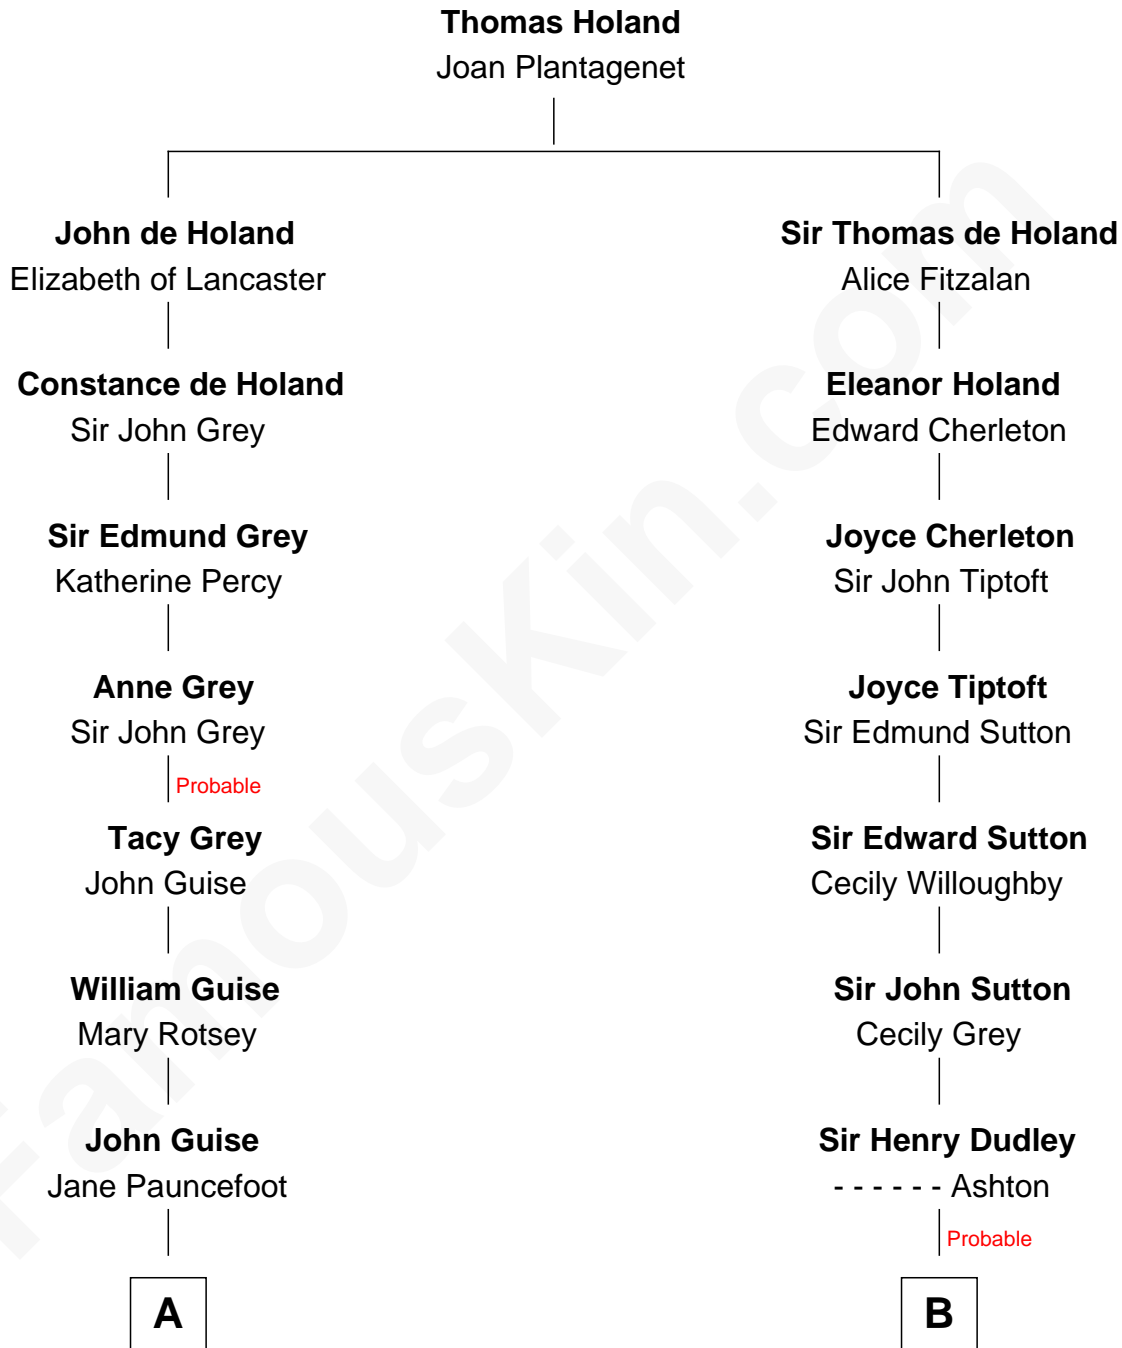

FamousKin.com Relationship Chart of

Raquel Welch

Movie Actress

18th cousin of

James Sherman

27th U.S. Vice-President

C

Josephine Sarah Hall
Armando Carlos Tejada

Raquel Welch
aka Raquel Welch

D

Mary Frances Sherman
Richard Updike Sherman

James Sherman
27th U.S. Vice-President

FamousKin.com