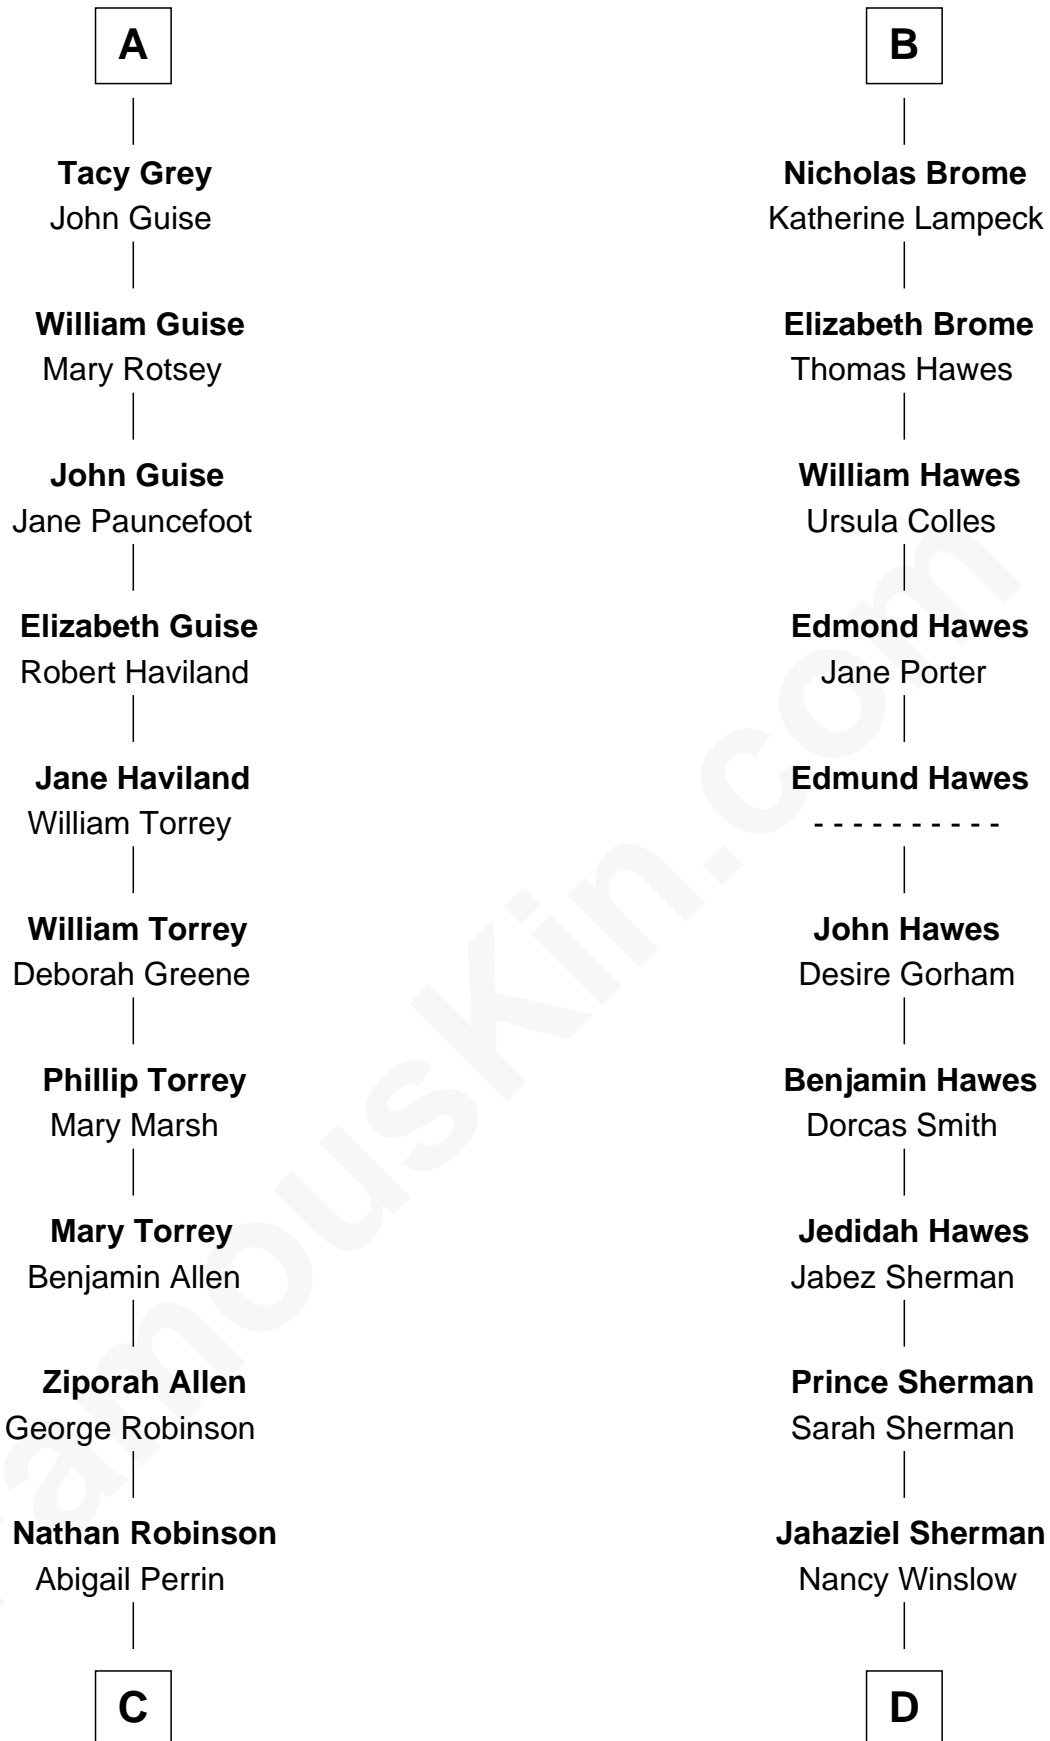

FamousKin.com Relationship Chart of

Raquel Welch

Movie Actress

19th cousin 2 times removed of

James Sherman

27th U.S. Vice-President

Sir James de Audley

Ela Longespee

Sir Hugh Shirley

Beatrice Brewes

Sir Ralph Shirley

Joan Basset

Beatrice Shirley

John Brome

B

C