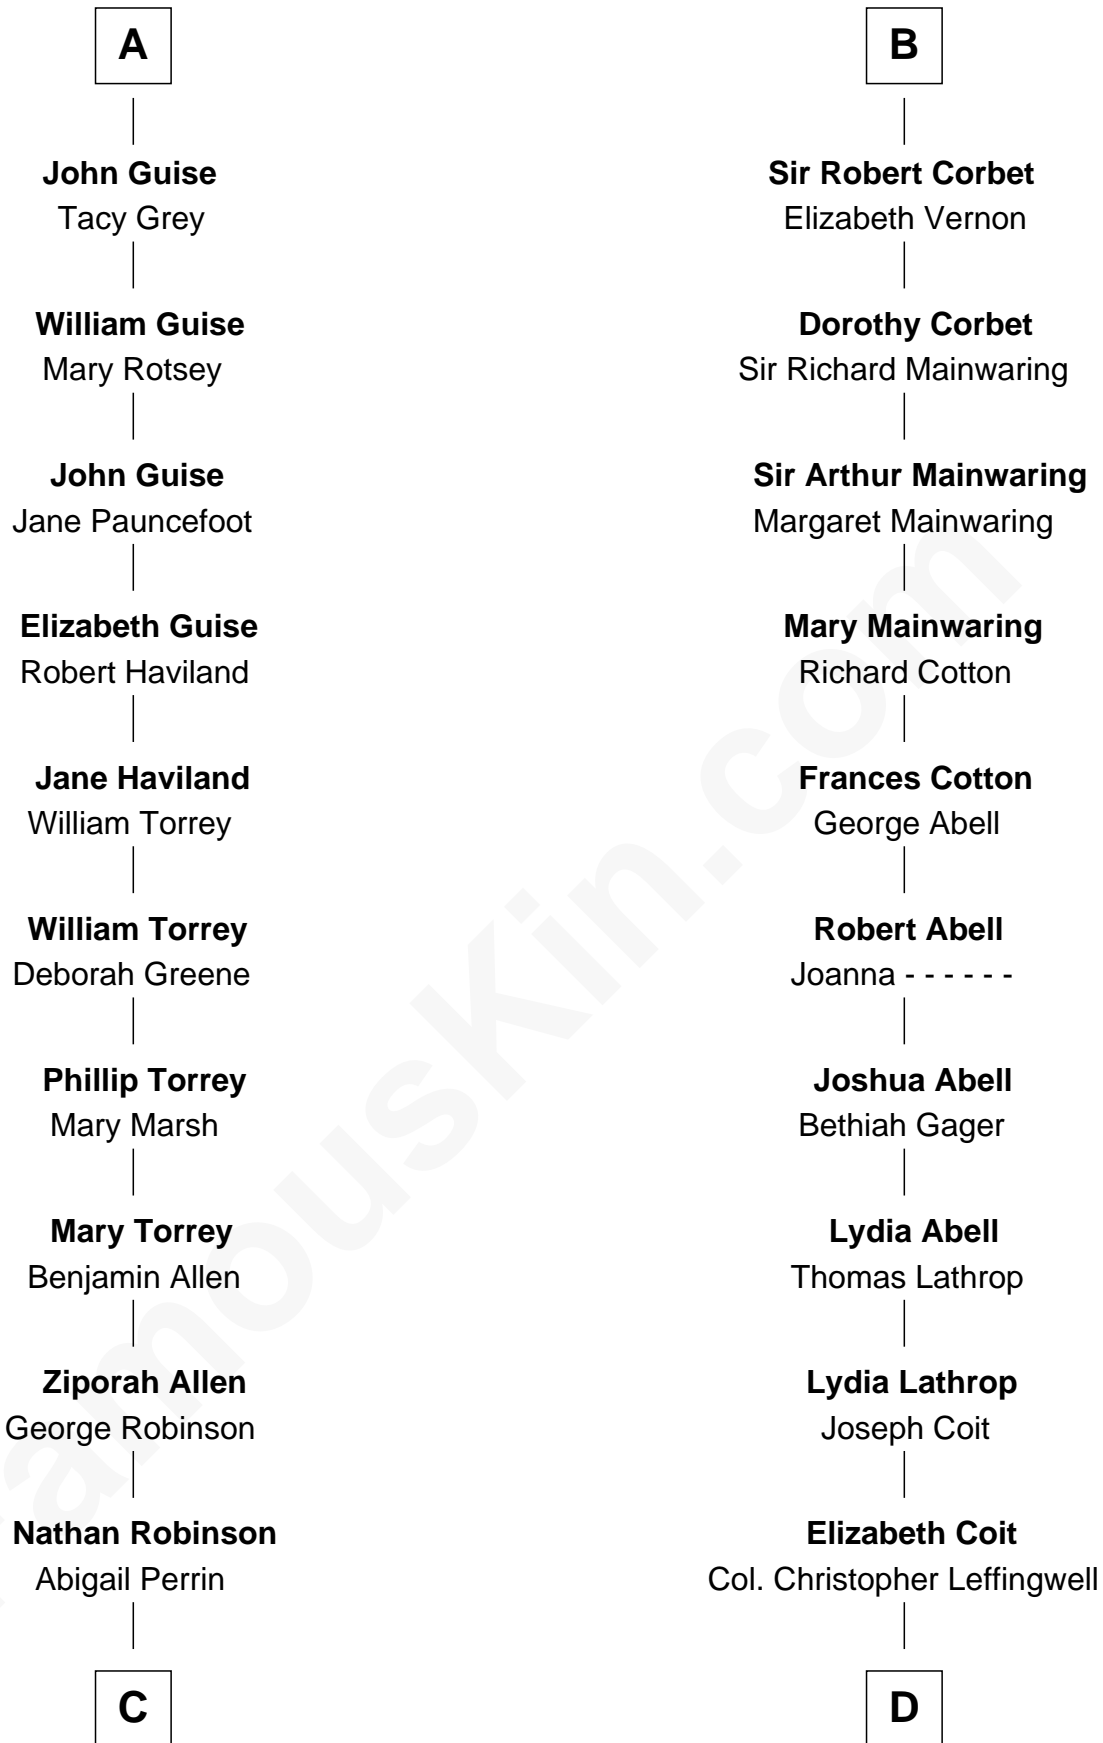

FamousKin.com Relationship Chart of

Raquel Welch

Movie Actress

21st cousin of

Allen Dulles

5th Director of the C.I.A.

C

Hannah Kent Robinson

Elbridge Gerry Hall

Justin Smith Hall

Sarah Mehitable Stanford

Emery Stanford Hall

Clara Louise Adams

Josephine Sarah Hall

Armando Carlos Tejada

Raquel Welch

aka Raquel Welch

D

Joanna Leffingwell

Charles Lathrop

Harriet Wadsworth Lathrop

Rev. Miron Winslow

Harriet Lathrop Winslow

Rev. John Welsh Dulles