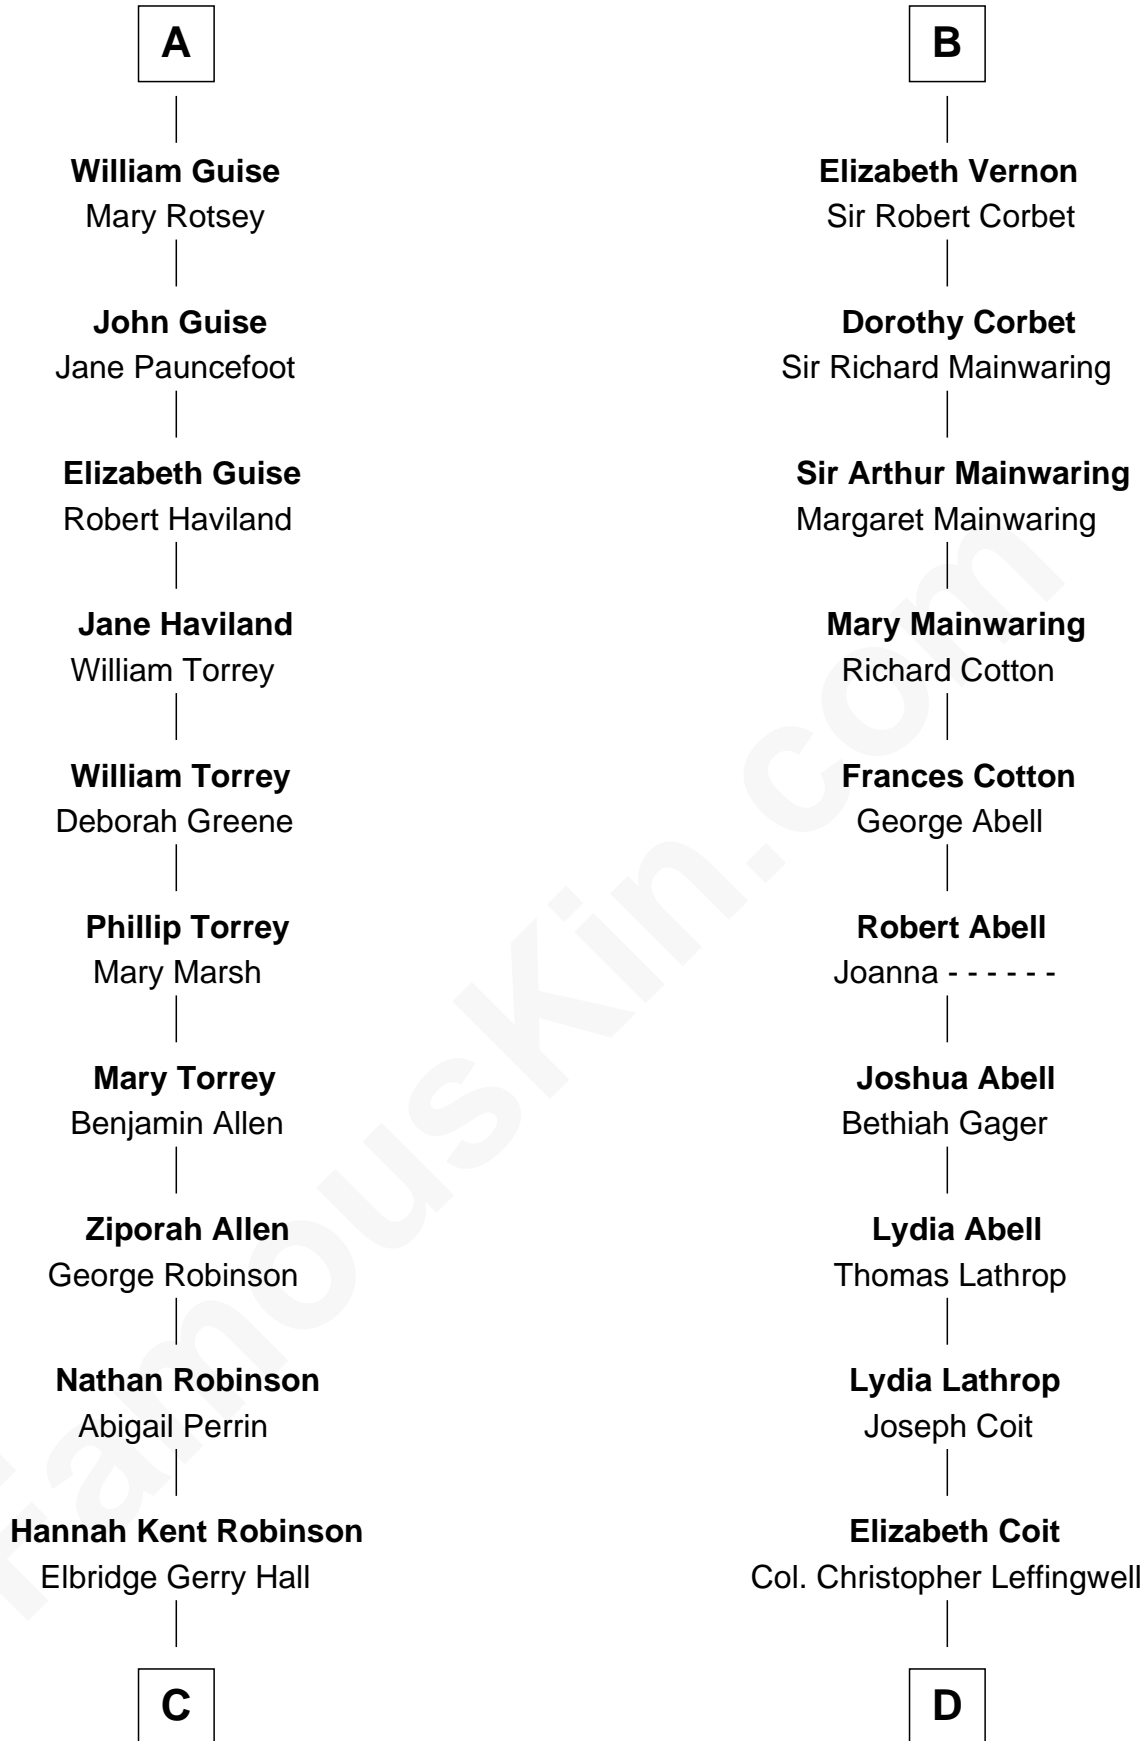

FamousKin.com Relationship Chart of

Raquel Welch

Movie Actress

20th cousin 1 time removed of

Allen Dulles

5th Director of the C.I.A.

C

Justin Smith Hall
Sarah Mehitable Stanford

Emery Stanford Hall
Clara Louise Adams

Josephine Sarah Hall
Armando Carlos Tejada

Raquel Welch
aka Raquel Welch

D

Joanna Leffingwell
Charles Lathrop

Harriet Wadsworth Lathrop
Rev. Miron Winslow

Harriet Lathrop Winslow
Rev. John Welsh Dulles