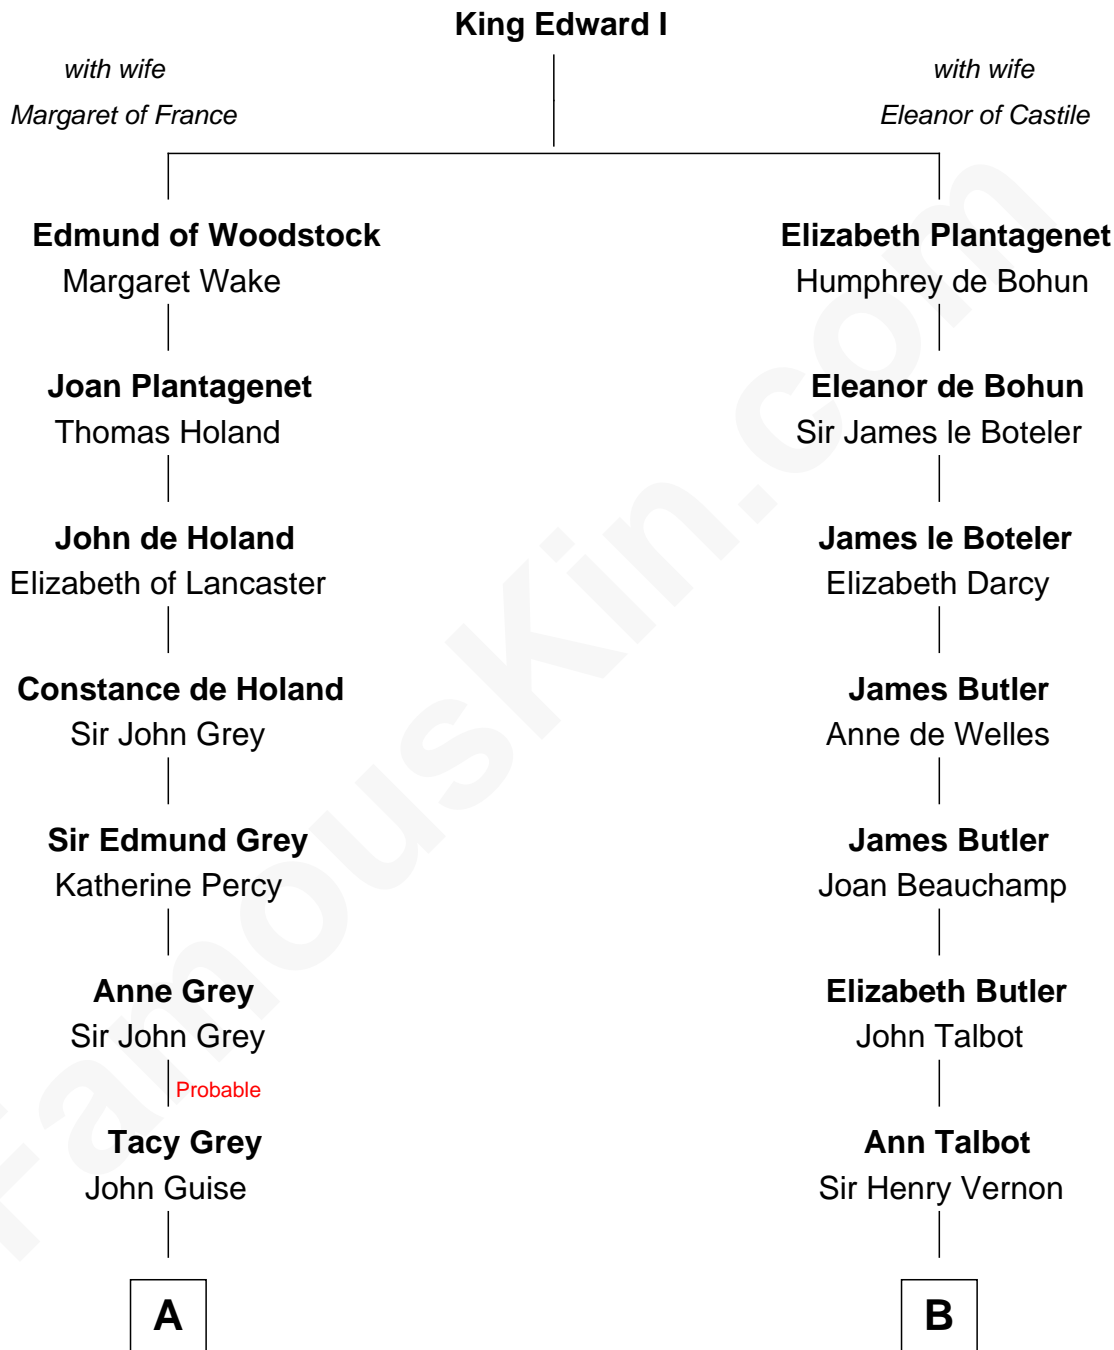

FamousKin.com Relationship Chart of

Raquel Welch

Movie Actress

20th cousin 1 time removed of

Allen Dulles

5th Director of the C.I.A.

C

Justin Smith Hall
Sarah Mehitable Stanford

Emery Stanford Hall
Clara Louise Adams

Josephine Sarah Hall
Armando Carlos Tejada

Raquel Welch
aka Raquel Welch

D

Joanna Leffingwell
Charles Lathrop

Harriet Wadsworth Lathrop
Rev. Miron Winslow

Harriet Lathrop Winslow
Rev. John Welsh Dulles