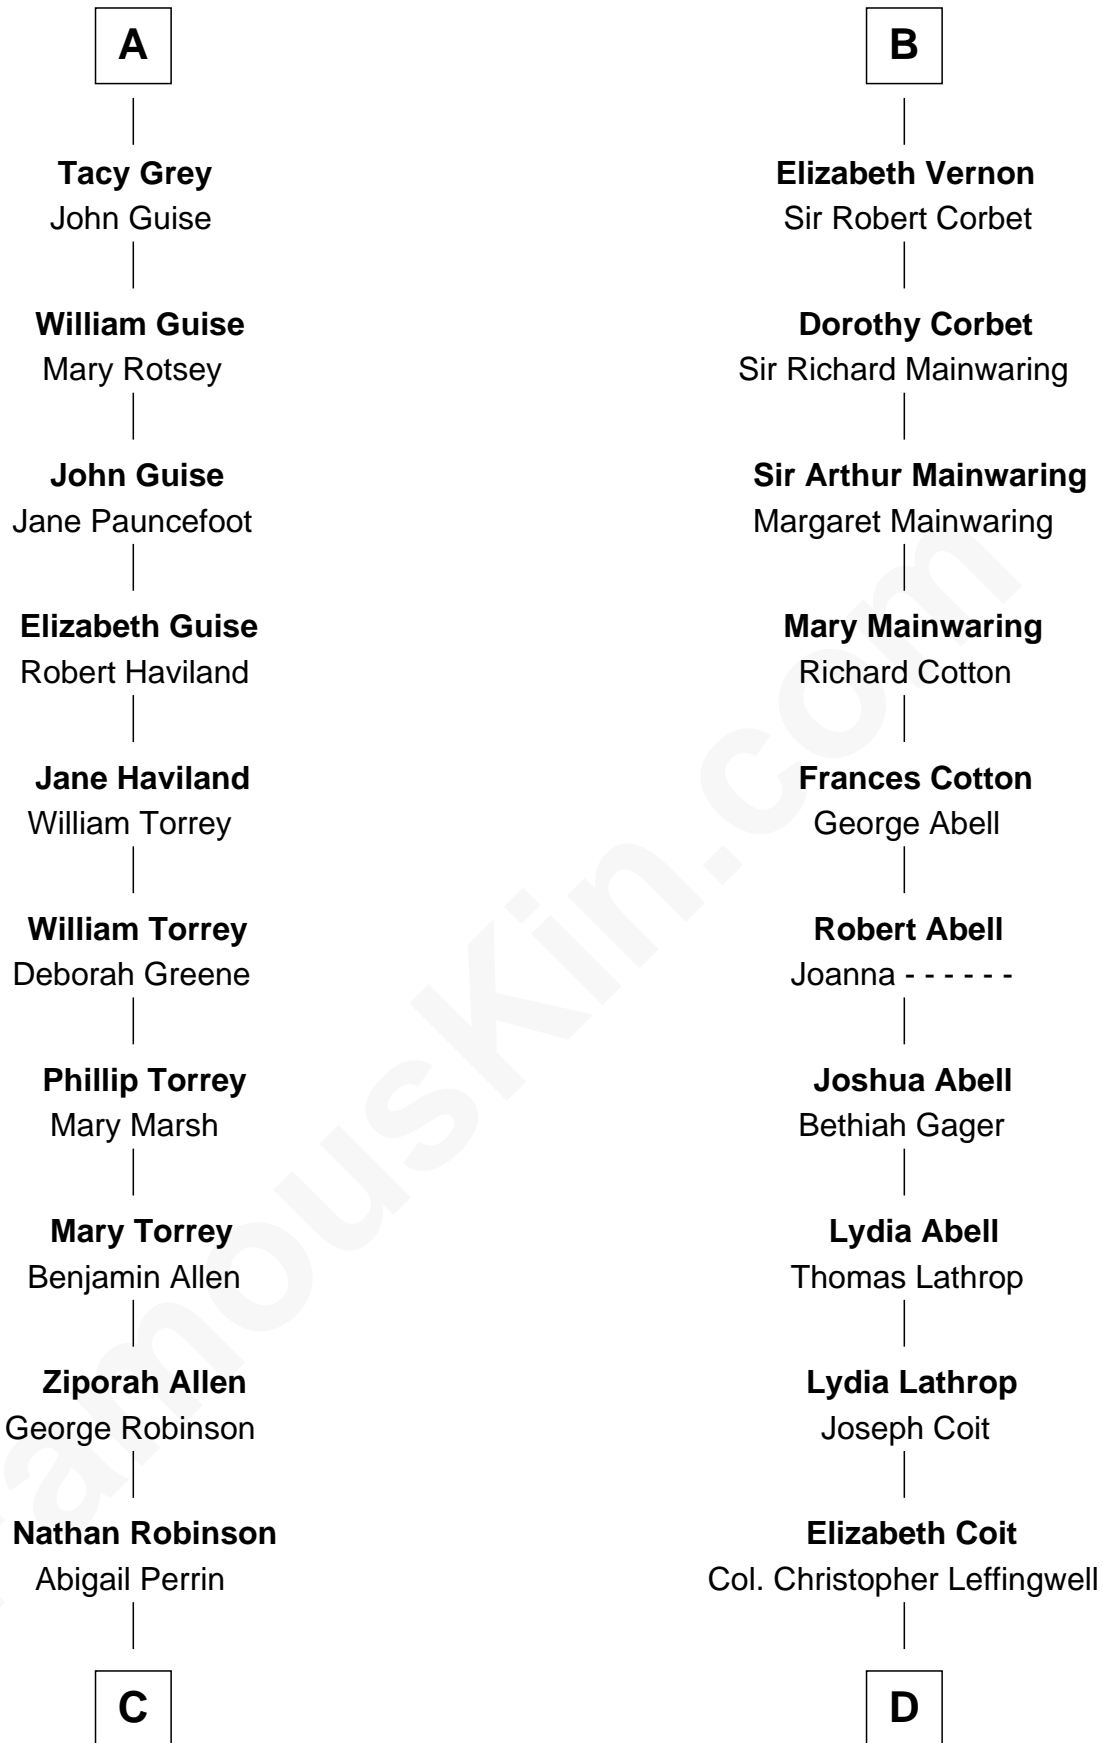

FamousKin.com Relationship Chart of

Raquel Welch

Movie Actress

21st cousin of

Allen Dulles

5th Director of the C.I.A.

C

Hannah Kent Robinson

Elbridge Gerry Hall

Justin Smith Hall

Sarah Mehitable Stanford

Emery Stanford Hall

Clara Louise Adams

Josephine Sarah Hall

Armando Carlos Tejada

Raquel Welch

aka Raquel Welch

D

Joanna Leffingwell

Charles Lathrop

Harriet Wadsworth Lathrop

Rev. Miron Winslow

Harriet Lathrop Winslow

Rev. John Welsh Dulles