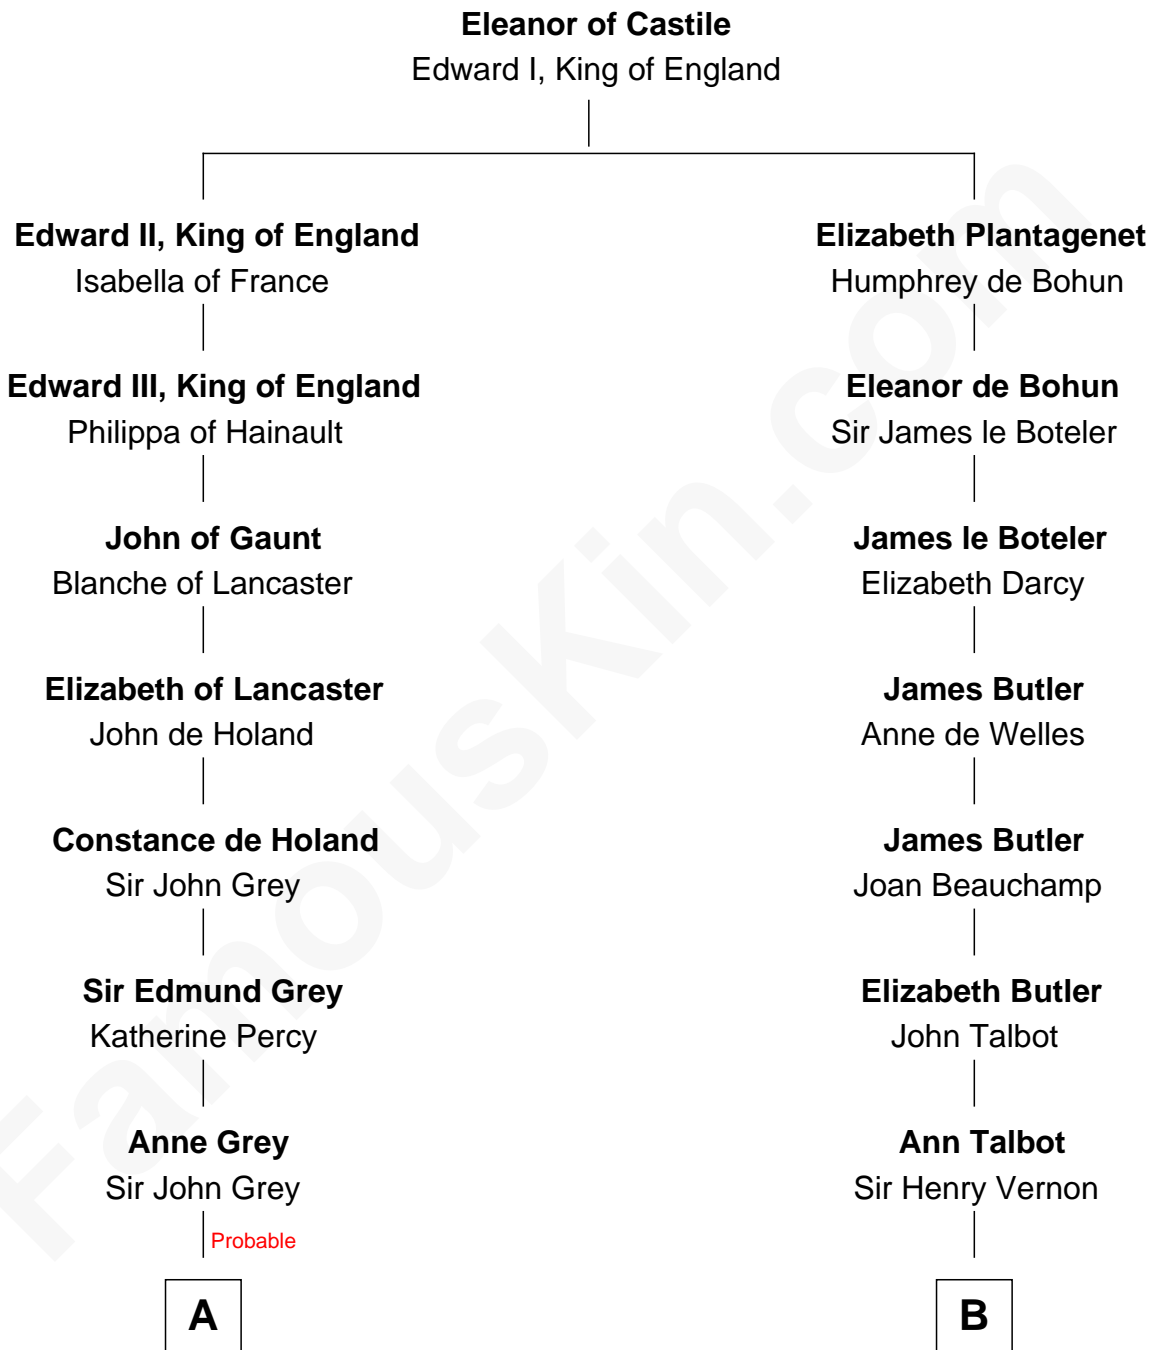

FamousKin.com Relationship Chart of

Raquel Welch

Movie Actress

21st cousin of

Allen Dulles

5th Director of the C.I.A.

C

Hannah Kent Robinson

Elbridge Gerry Hall

Justin Smith Hall

Sarah Mehitable Stanford

Emery Stanford Hall

Clara Louise Adams

Josephine Sarah Hall

Armando Carlos Tejada

Raquel Welch