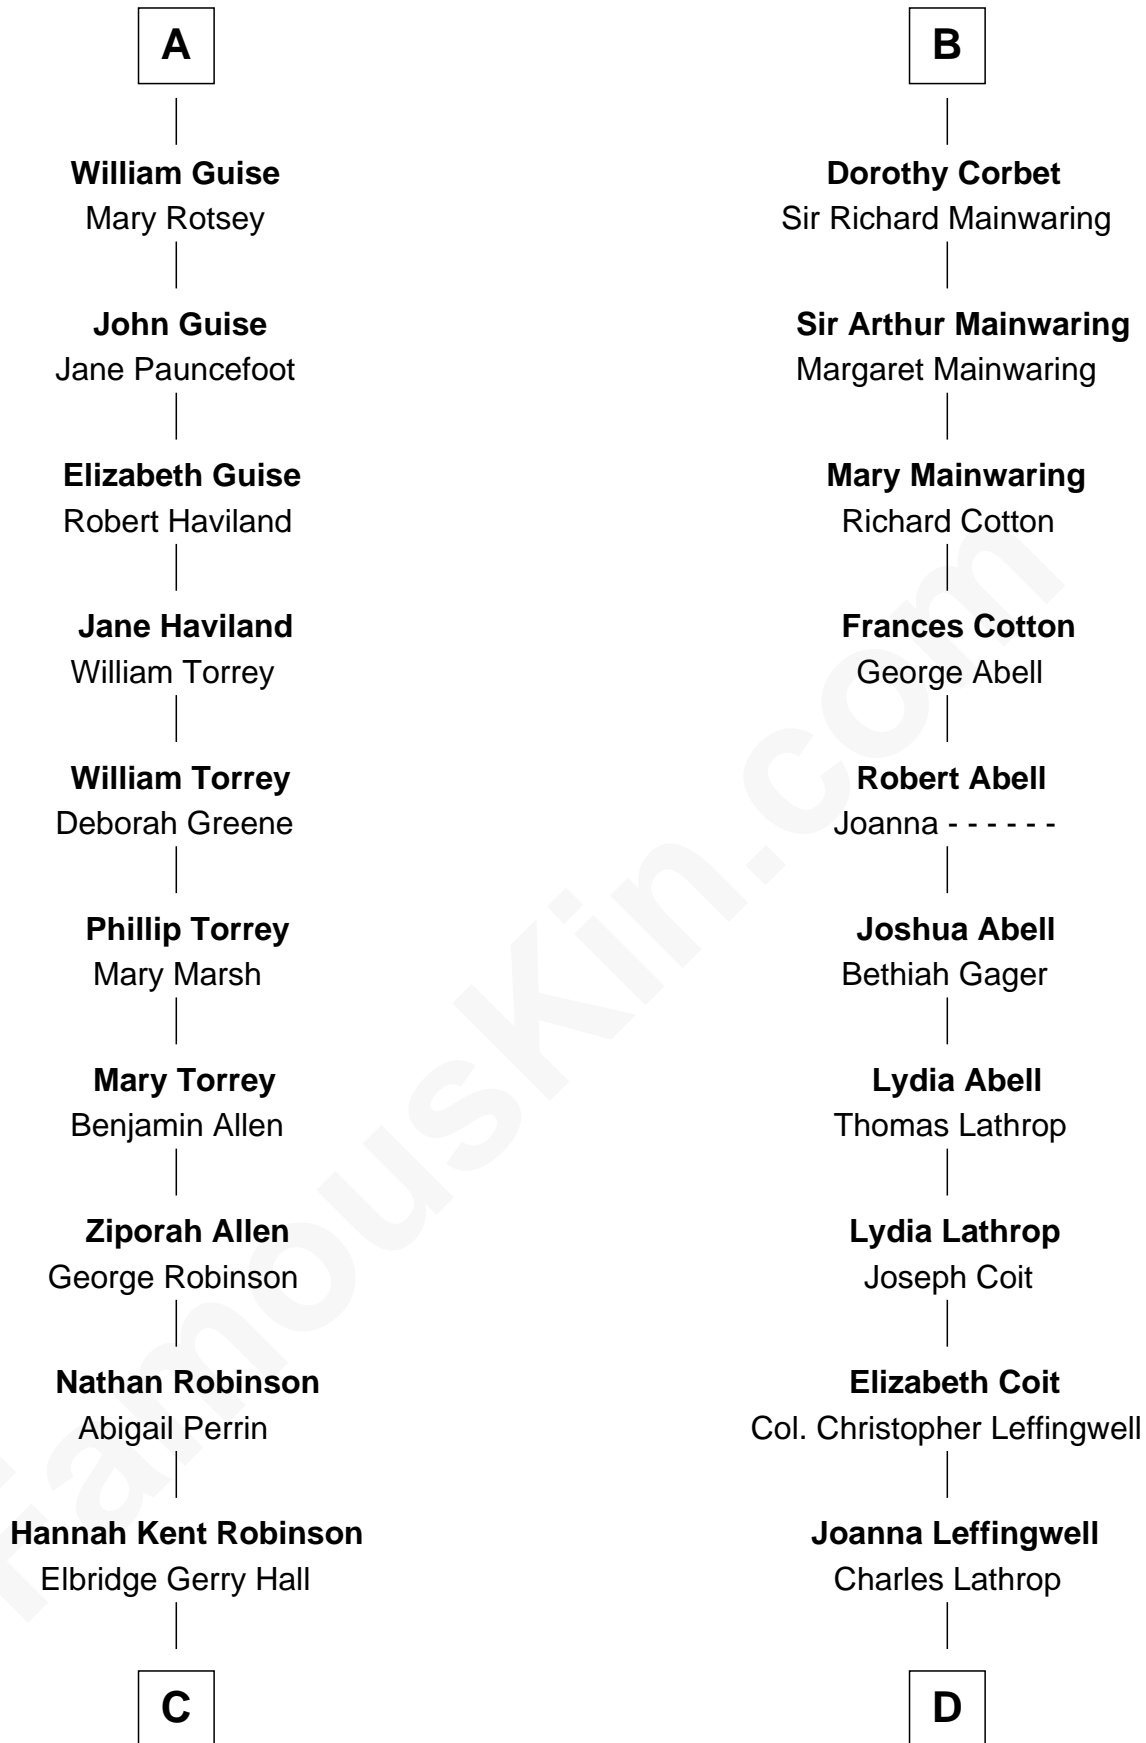

FamousKin.com Relationship Chart of

Raquel Welch

Movie Actress

20th cousin of

Allen Dulles

5th Director of the C.I.A.

C

Justin Smith Hall
Sarah Mehitable Stanford

Emery Stanford Hall
Clara Louise Adams

Josephine Sarah Hall
Armando Carlos Tejada

Raquel Welch
aka Raquel Welch

D

Harriet Wadsworth Lathrop
Rev. Miron Winslow

Harriet Lathrop Winslow
Rev. John Welsh Dulles