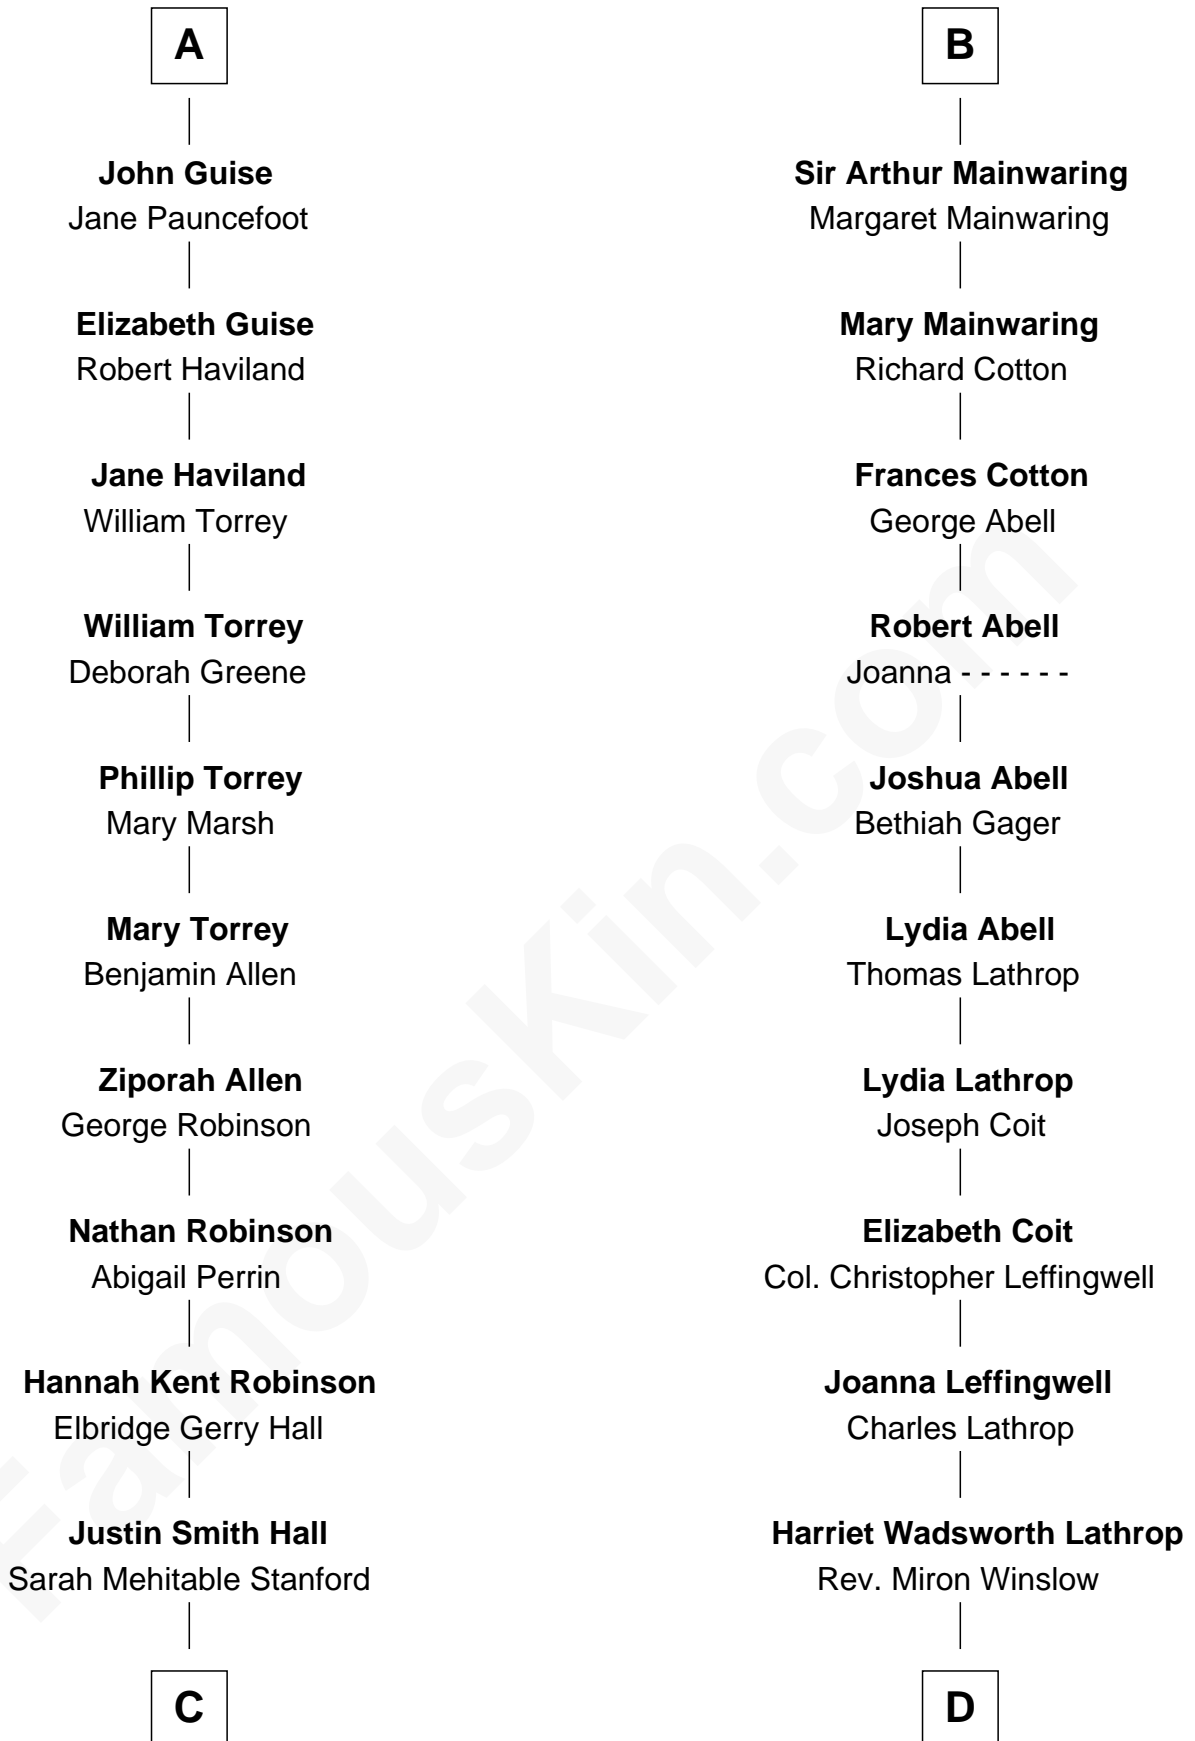

FamousKin.com Relationship Chart of

Raquel Welch

Movie Actress

19th cousin of

Allen Dulles

5th Director of the C.I.A.

C

Emery Stanford Hall
Clara Louise Adams

Josephine Sarah Hall
Armando Carlos Tejada

Raquel Welch
aka Raquel Welch

D

Harriet Lathrop Winslow
Rev. John Welsh Dulles

Allen Macy Dulles
Edith Foster

Allen Dulles
5th Director of the C.I.A.

FamousKin.com