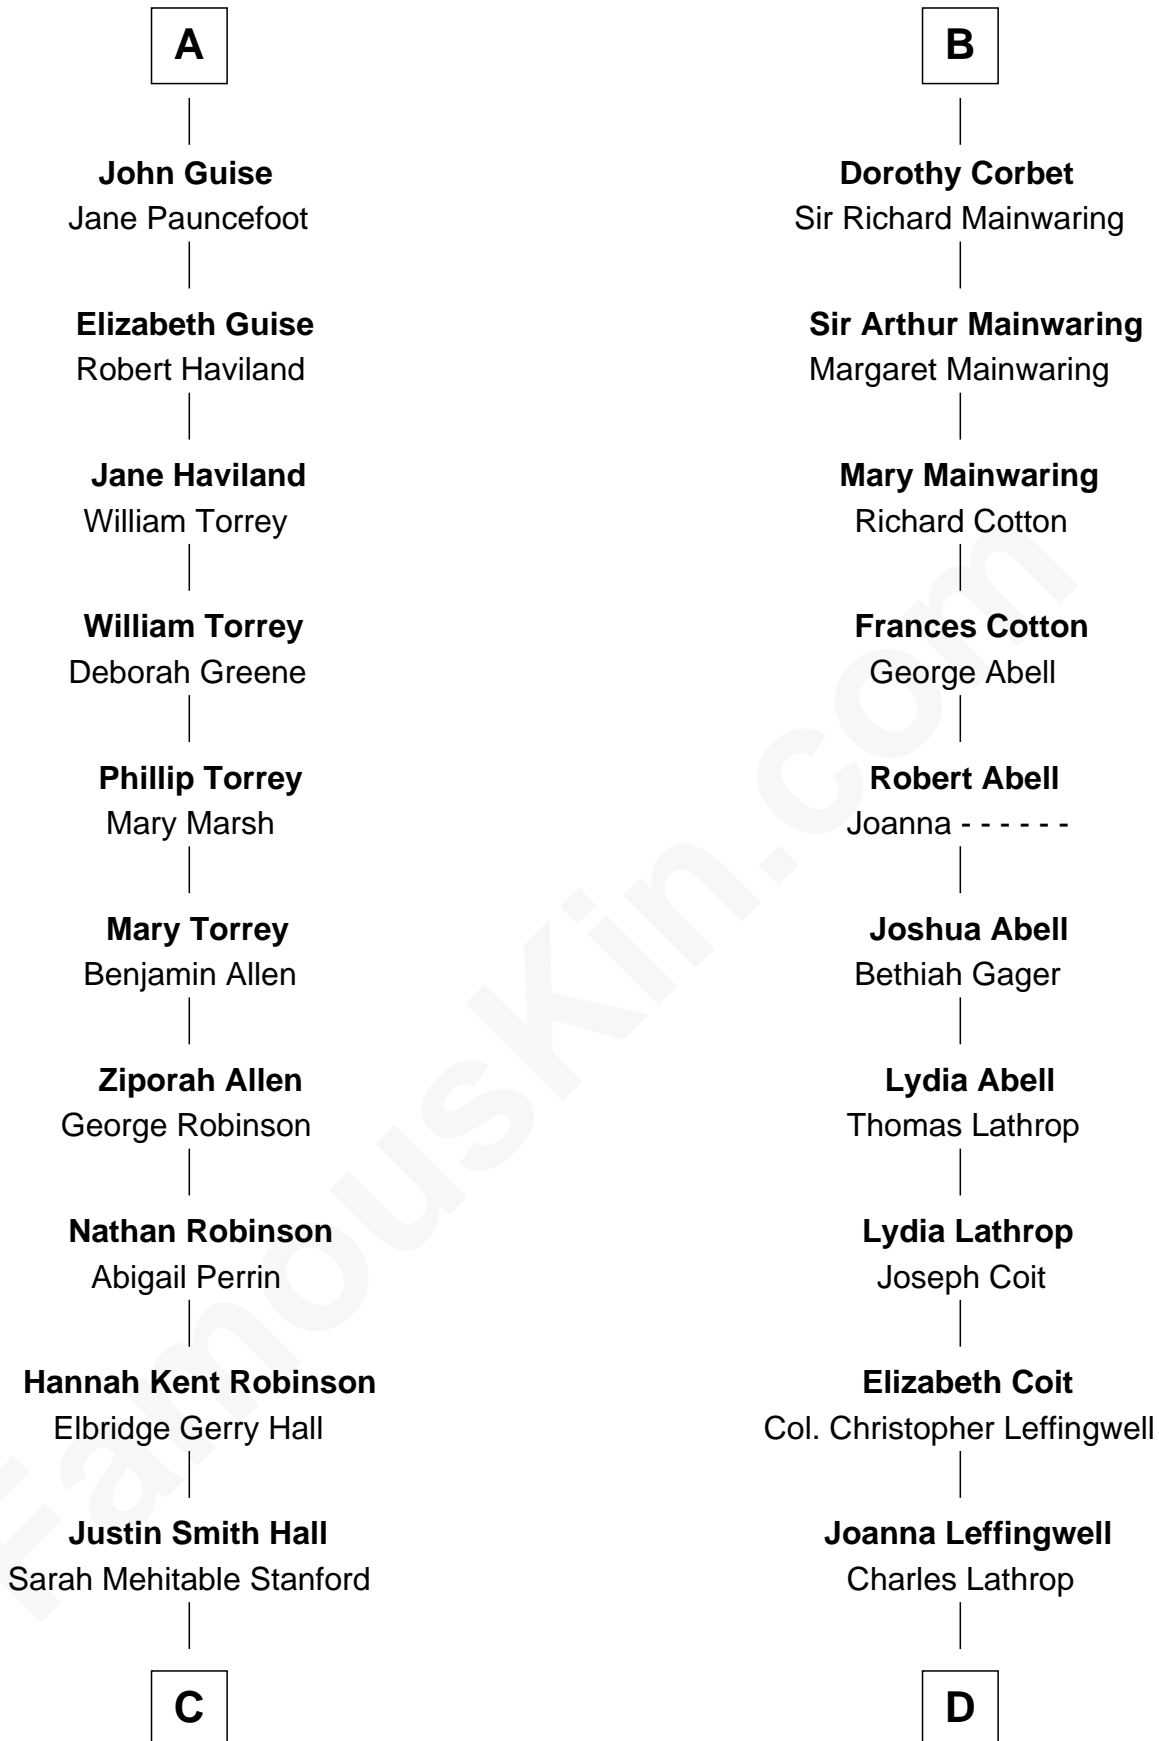

FamousKin.com Relationship Chart of

Raquel Welch

Movie Actress

19th cousin 1 time removed of

Allen Dulles

5th Director of the C.I.A.

C

Emery Stanford Hall
Clara Louise Adams

Josephine Sarah Hall
Armando Carlos Tejada

Raquel Welch
aka Raquel Welch

D

Harriet Wadsworth Lathrop
Rev. Miron Winslow

Harriet Lathrop Winslow
Rev. John Welsh Dulles

Allen Macy Dulles
Edith Foster

Allen Dulles
5th Director of the C.I.A.