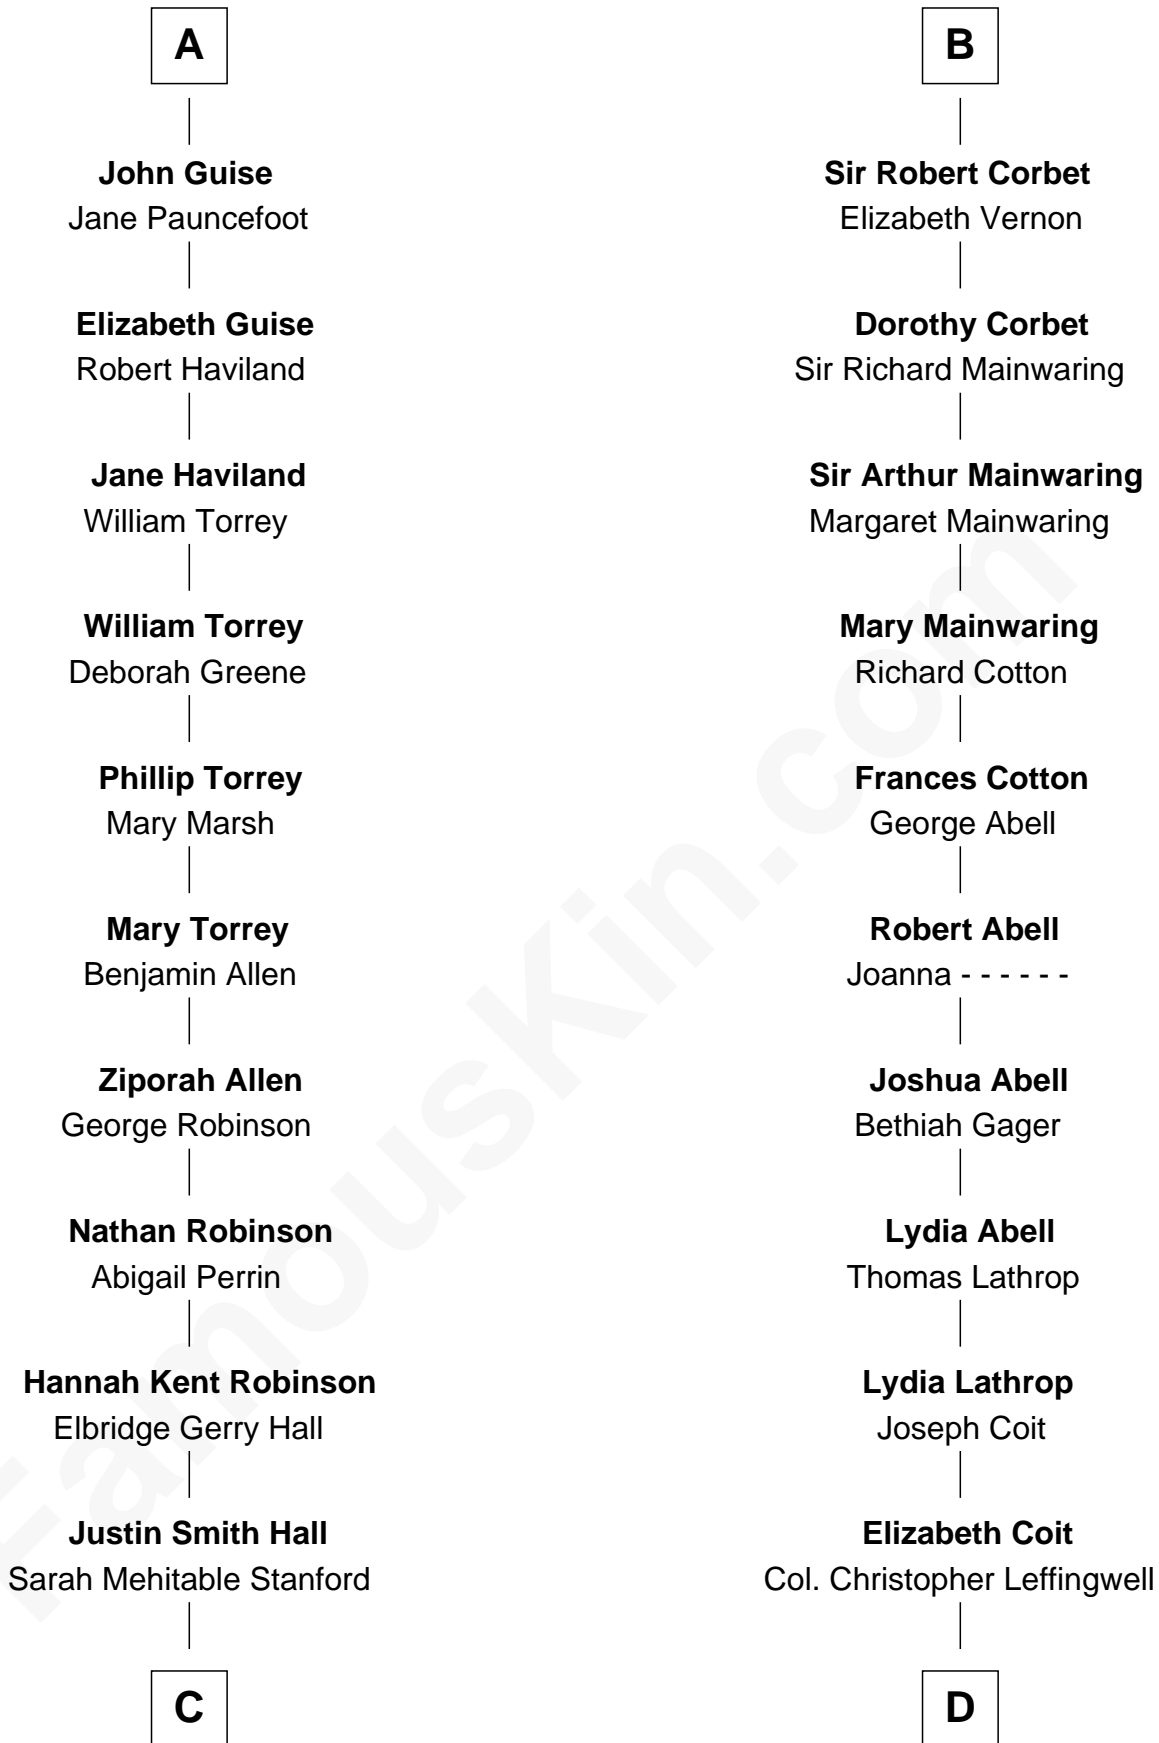

FamousKin.com
Relationship Chart of
Raquel Welch
Movie Actress

19th cousin 2 times removed of

John Foster Dulles
52nd U.S. Secretary of State

C

Emery Stanford Hall
Clara Louise Adams

Josephine Sarah Hall
Armando Carlos Tejada

Raquel Welch
aka Raquel Welch

D

Joanna Leffingwell
Charles Lathrop

Harriet Wadsworth Lathrop
Rev. Miron Winslow

Harriet Lathrop Winslow
Rev. John Welsh Dulles

Allen Macy Dulles
Edith Foster

John Foster Dulles
52nd U.S. Secretary of State