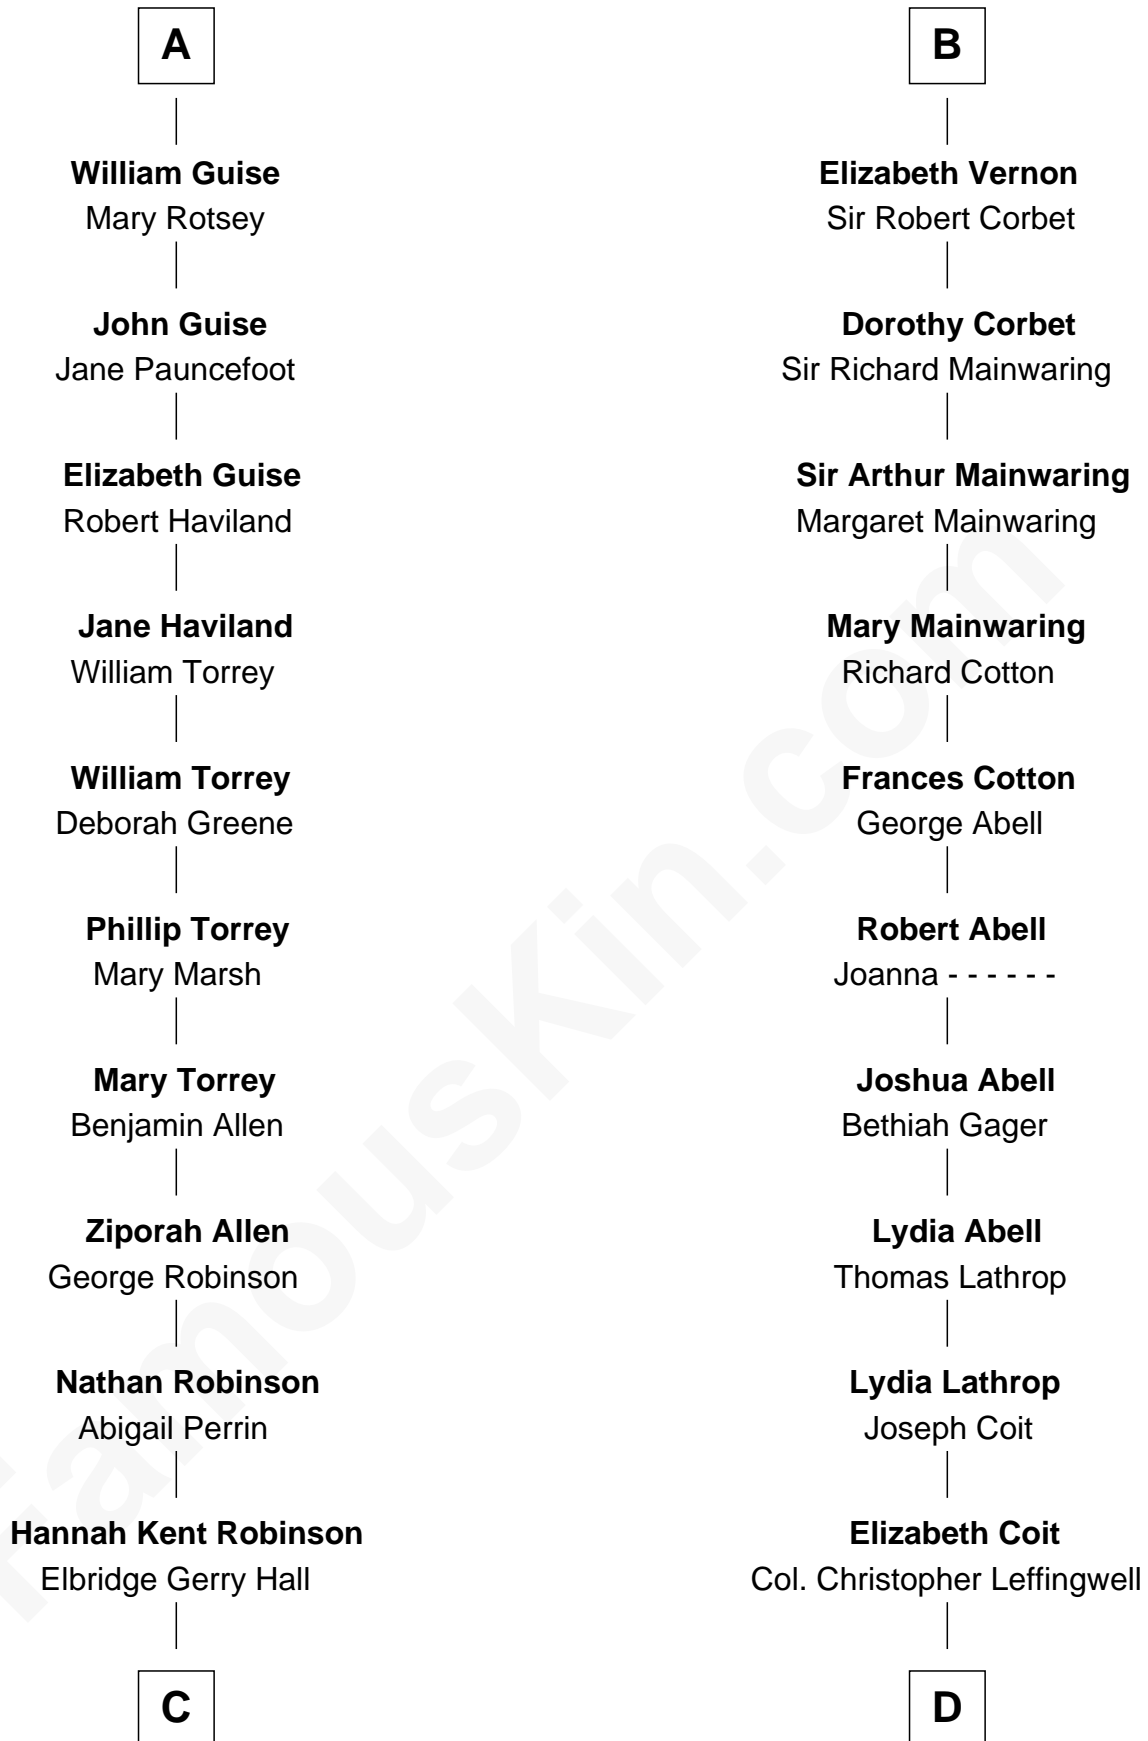

FamousKin.com Relationship Chart of

Raquel Welch
Movie Actress

20th cousin 1 time removed of

John Foster Dulles
52nd U.S. Secretary of State

C

Justin Smith Hall
Sarah Mehitable Stanford

Emery Stanford Hall
Clara Louise Adams

Josephine Sarah Hall
Armando Carlos Tejada

Raquel Welch
aka Raquel Welch

D

Joanna Leffingwell
Charles Lathrop

Harriet Wadsworth Lathrop
Rev. Miron Winslow

Harriet Lathrop Winslow
Rev. John Welsh Dulles

Allen Macy Dulles
Edith Foster