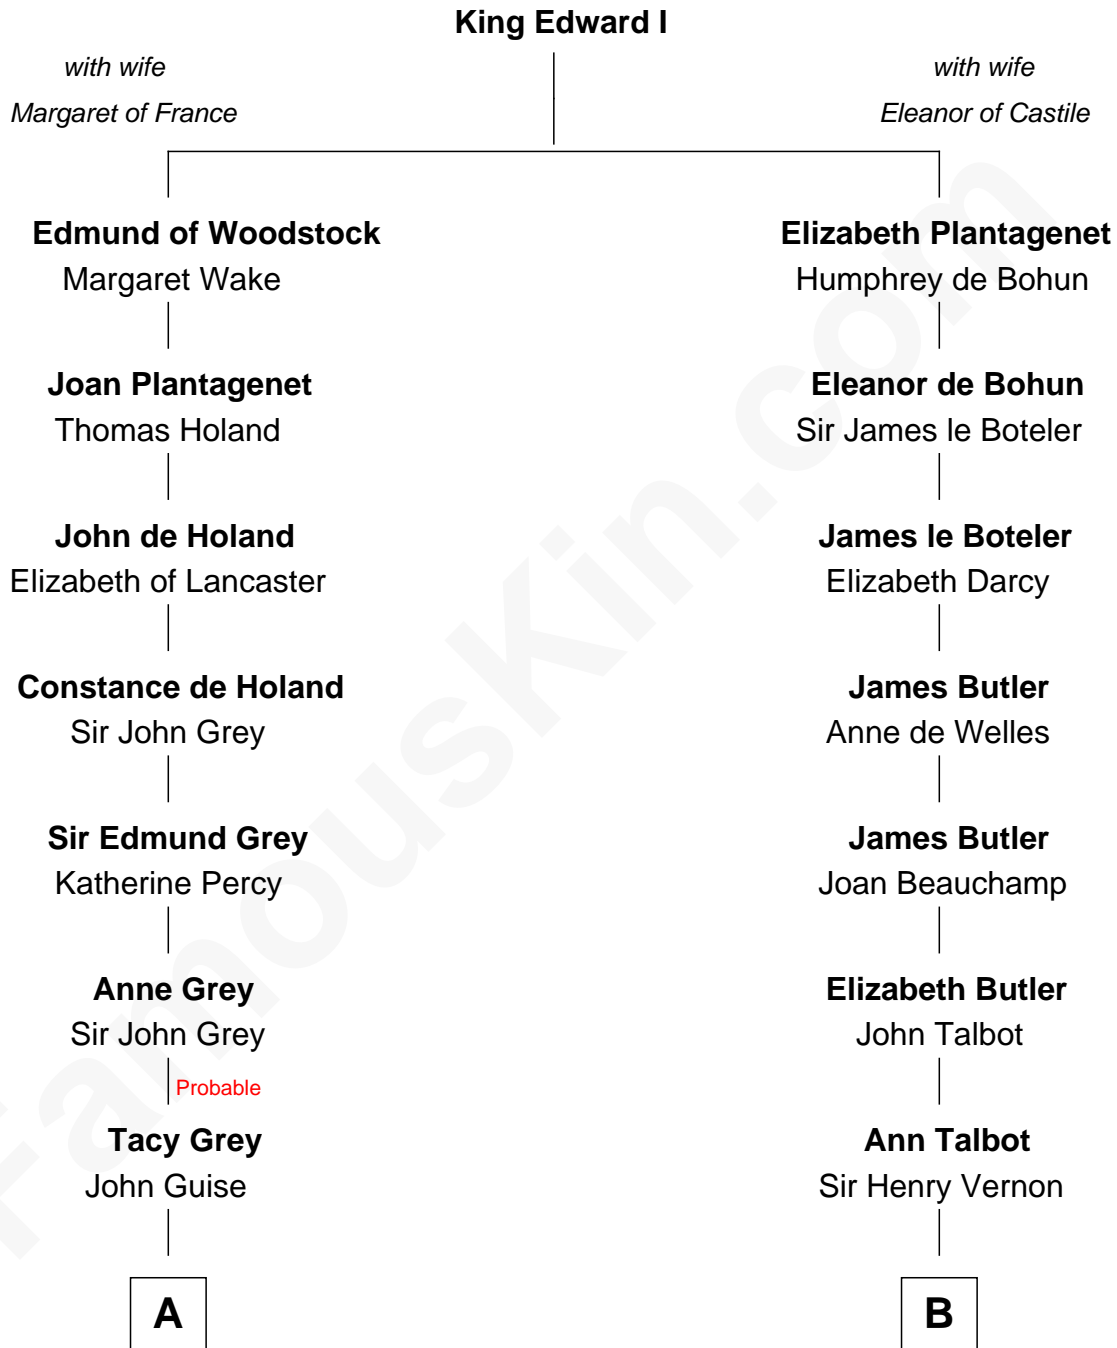

FamousKin.com Relationship Chart of

Raquel Welch
Movie Actress

20th cousin 1 time removed of

John Foster Dulles
52nd U.S. Secretary of State

C

Justin Smith Hall
Sarah Mehitable Stanford

Emery Stanford Hall
Clara Louise Adams

Josephine Sarah Hall
Armando Carlos Tejada

Raquel Welch
aka Raquel Welch

D

Joanna Leffingwell
Charles Lathrop

Harriet Wadsworth Lathrop
Rev. Miron Winslow

Harriet Lathrop Winslow
Rev. John Welsh Dulles

Allen Macy Dulles
Edith Foster