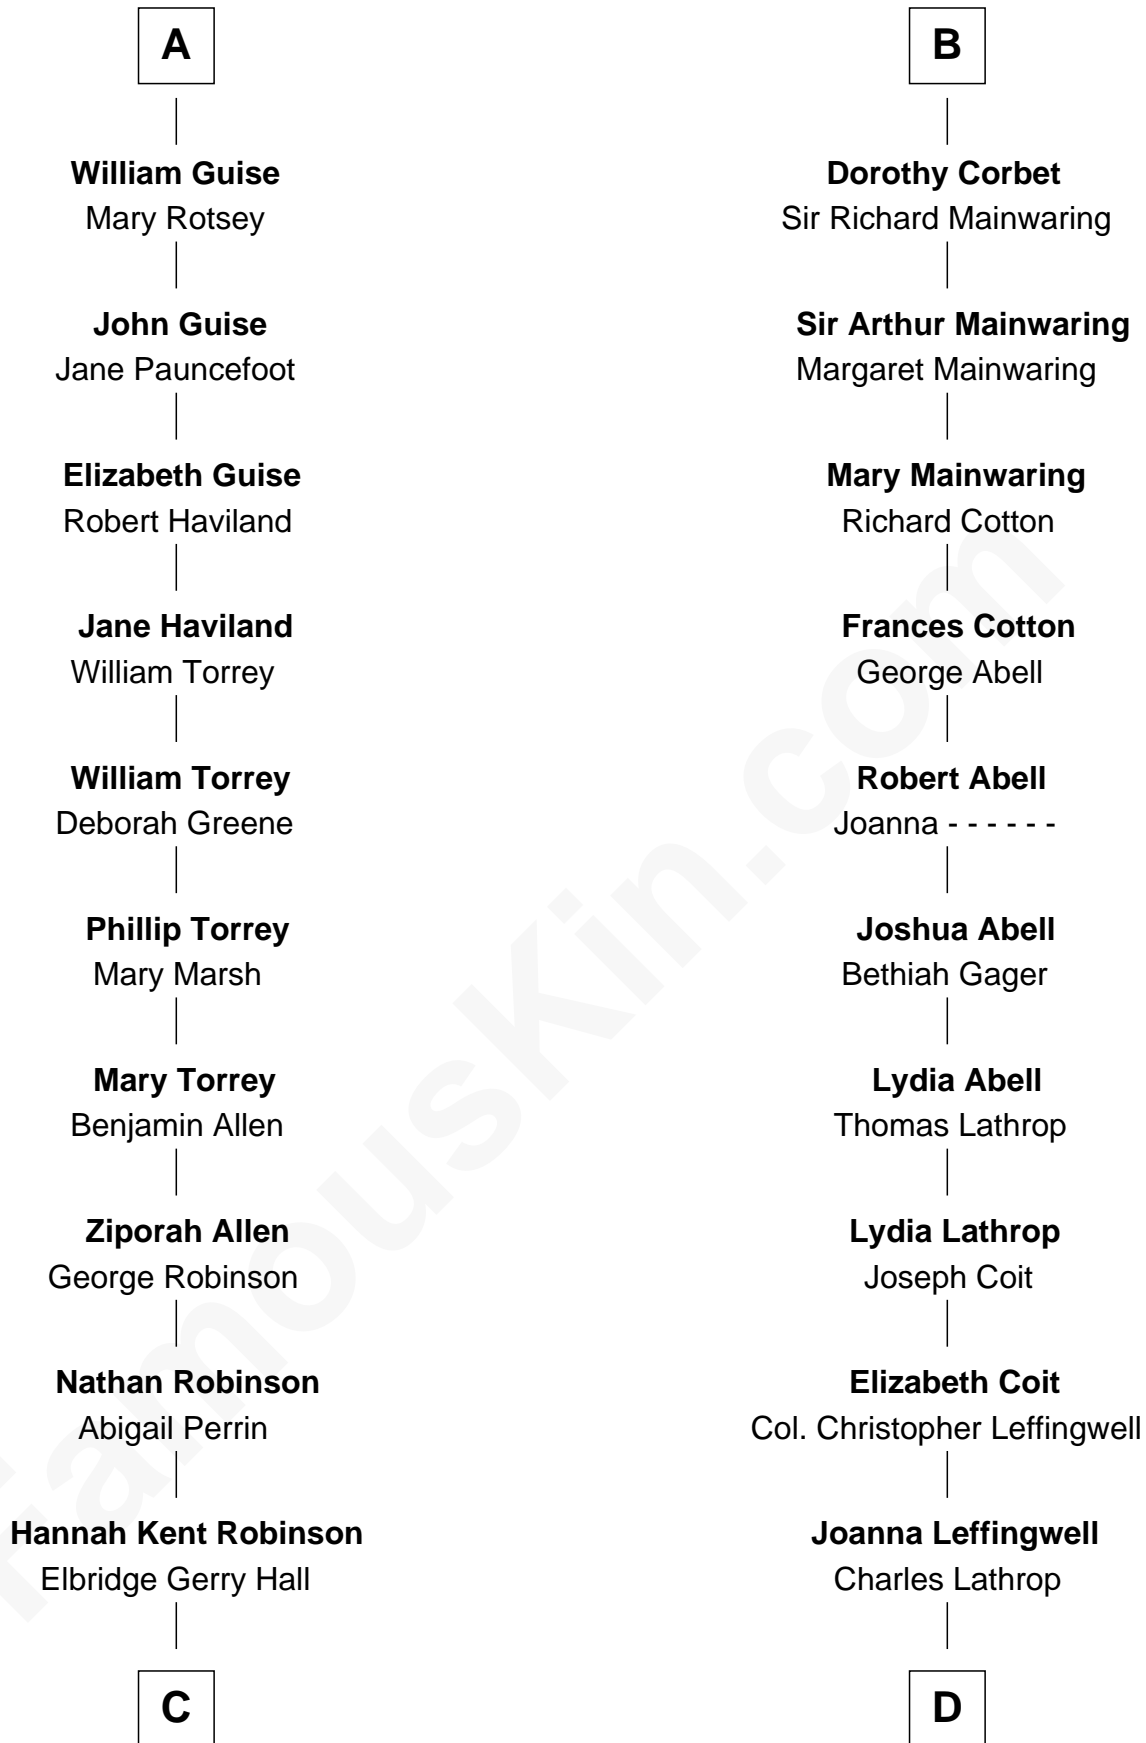

# FamousKin.com Relationship Chart of

**Raquel Welch**

*Movie Actress*

20th cousin of

**John Foster Dulles**

*52nd U.S. Secretary of State*

**Henry Plantagenet**

Maud de Chaworth

**Sir Edmund Grey**

Katherine Percy

**Anne Grey**

Sir John Grey

*Probable*

**Tacy Grey**

John Guise

**A**

**Eleanor Plantagenet**

Richard Fitzalan

**Sir Richard Fitzalan**

Elizabeth de Bohun

**Joan Fitzalan**

Sir William Beauchamp

**Joan Beauchamp**

James Butler

**Elizabeth Butler**

John Talbot

**Ann Talbot**

Sir Henry Vernon

**Elizabeth Vernon**

Sir Robert Corbet

**B**

**C**