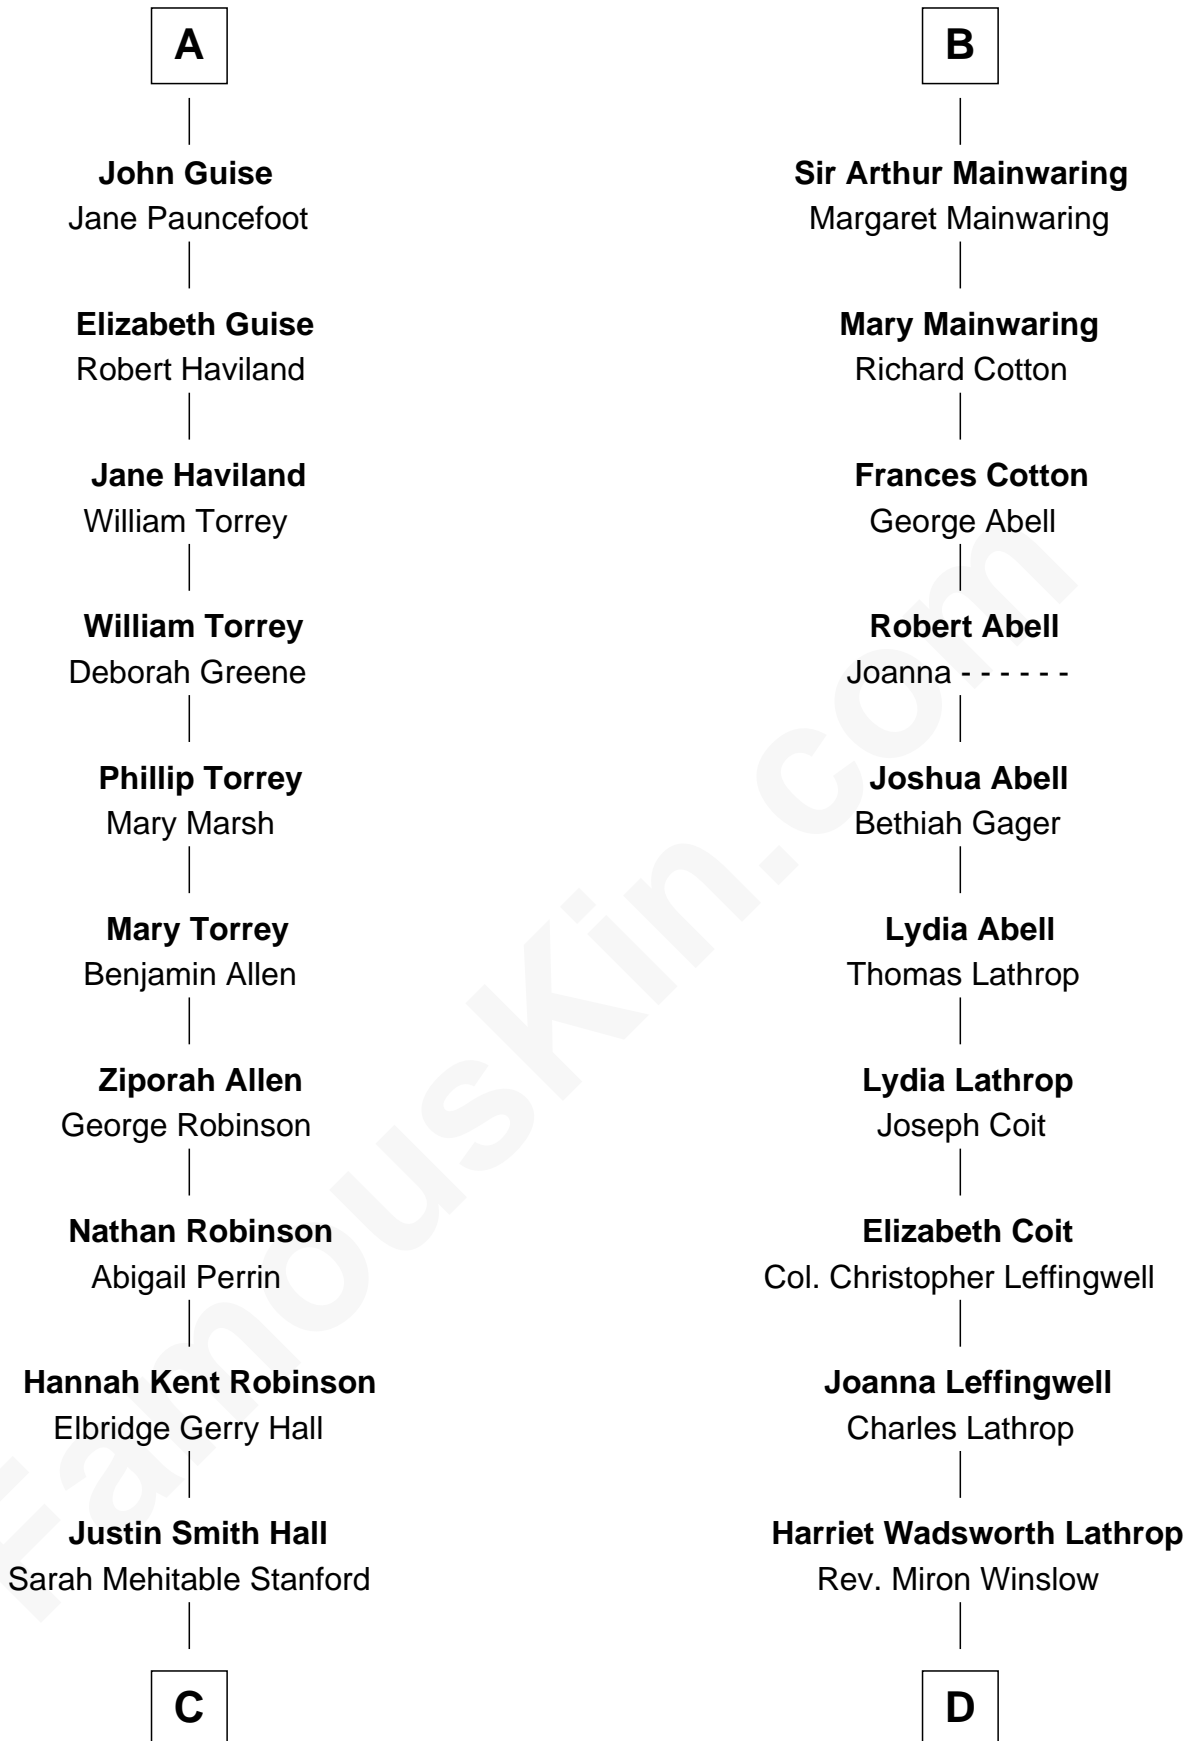

# FamousKin.com Relationship Chart of

**Raquel Welch**

*Movie Actress*

19th cousin of

**John Foster Dulles**

*52nd U.S. Secretary of State*

**C**

**Emery Stanford Hall**  
Clara Louise Adams

**Josephine Sarah Hall**  
Armando Carlos Tejada

**Raquel Welch**  
*aka Raquel Welch*

**D**

**Harriet Lathrop Winslow**  
Rev. John Welsh Dulles

**Allen Macy Dulles**  
Edith Foster

**John Foster Dulles**  
*52nd U.S. Secretary of State*