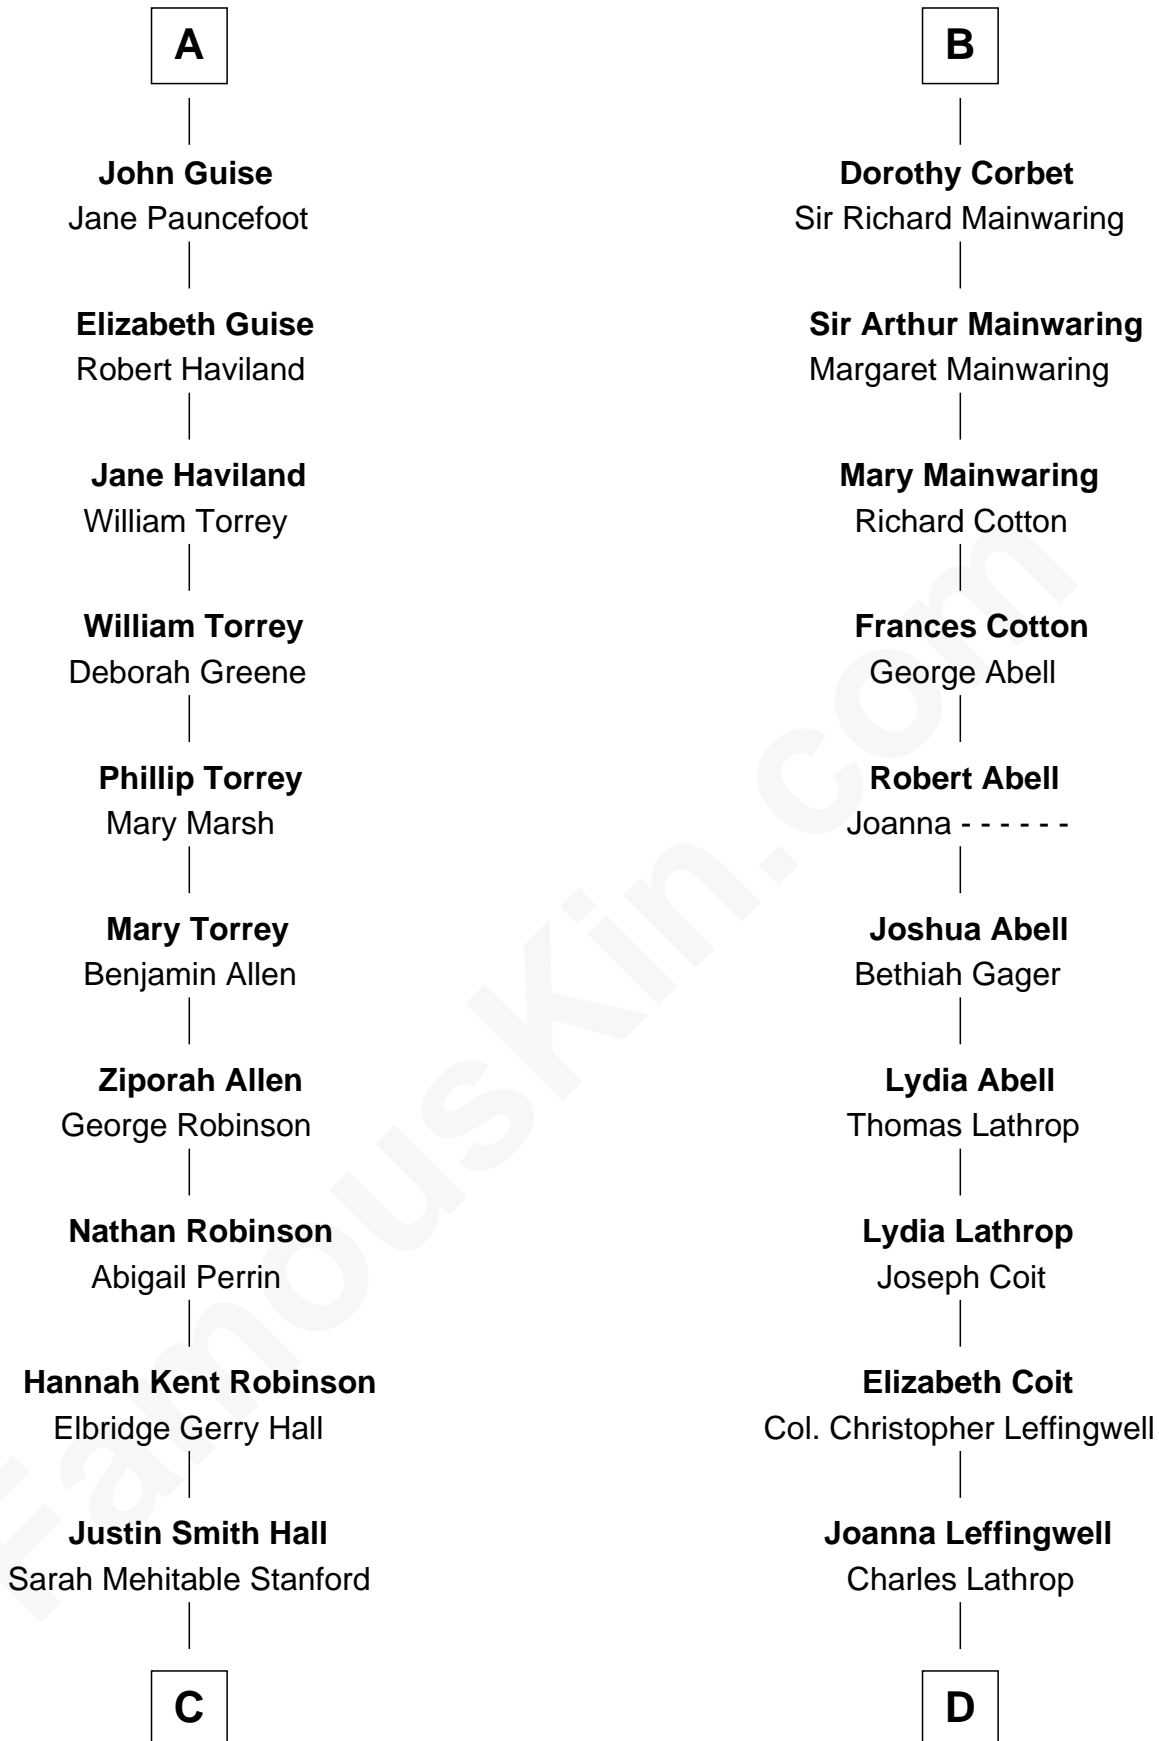

# FamousKin.com Relationship Chart of

**Raquel Welch**

*Movie Actress*

19th cousin 1 time removed of

**John Foster Dulles**

*52nd U.S. Secretary of State*

**C**

**Emery Stanford Hall**  
Clara Louise Adams

**Josephine Sarah Hall**  
Armando Carlos Tejada

**Raquel Welch**  
*aka Raquel Welch*

**D**

**Harriet Wadsworth Lathrop**  
Rev. Miron Winslow

**Harriet Lathrop Winslow**  
Rev. John Welsh Dulles

**Allen Macy Dulles**  
Edith Foster