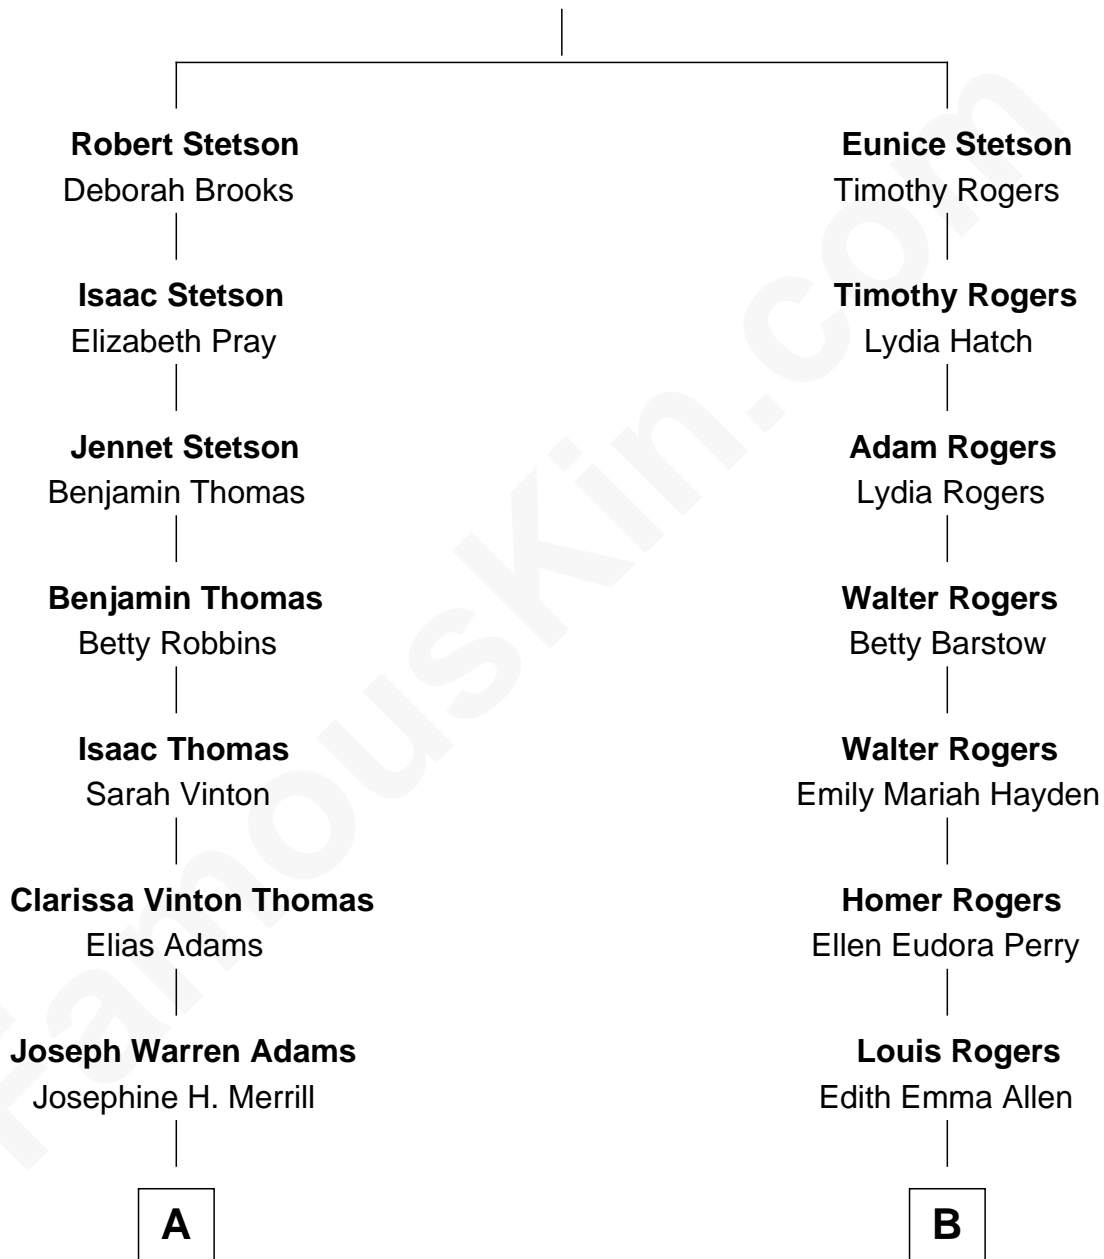

# FamousKin.com Relationship Chart of

**Raquel Welch**

*Movie Actress*

9th cousin of

**Seth MacFarlane**

*Actor, Animator, Writer and Producer*

**Cornet Robert Stetson**

Honor - - - - -

**A**

**Clara Louise Adams**

Emery Stanford Hall

**Josephine Sarah Hall**

Armando Carlos Tejada

**Raquel Welch**

*aka Raquel Welch*

**B**