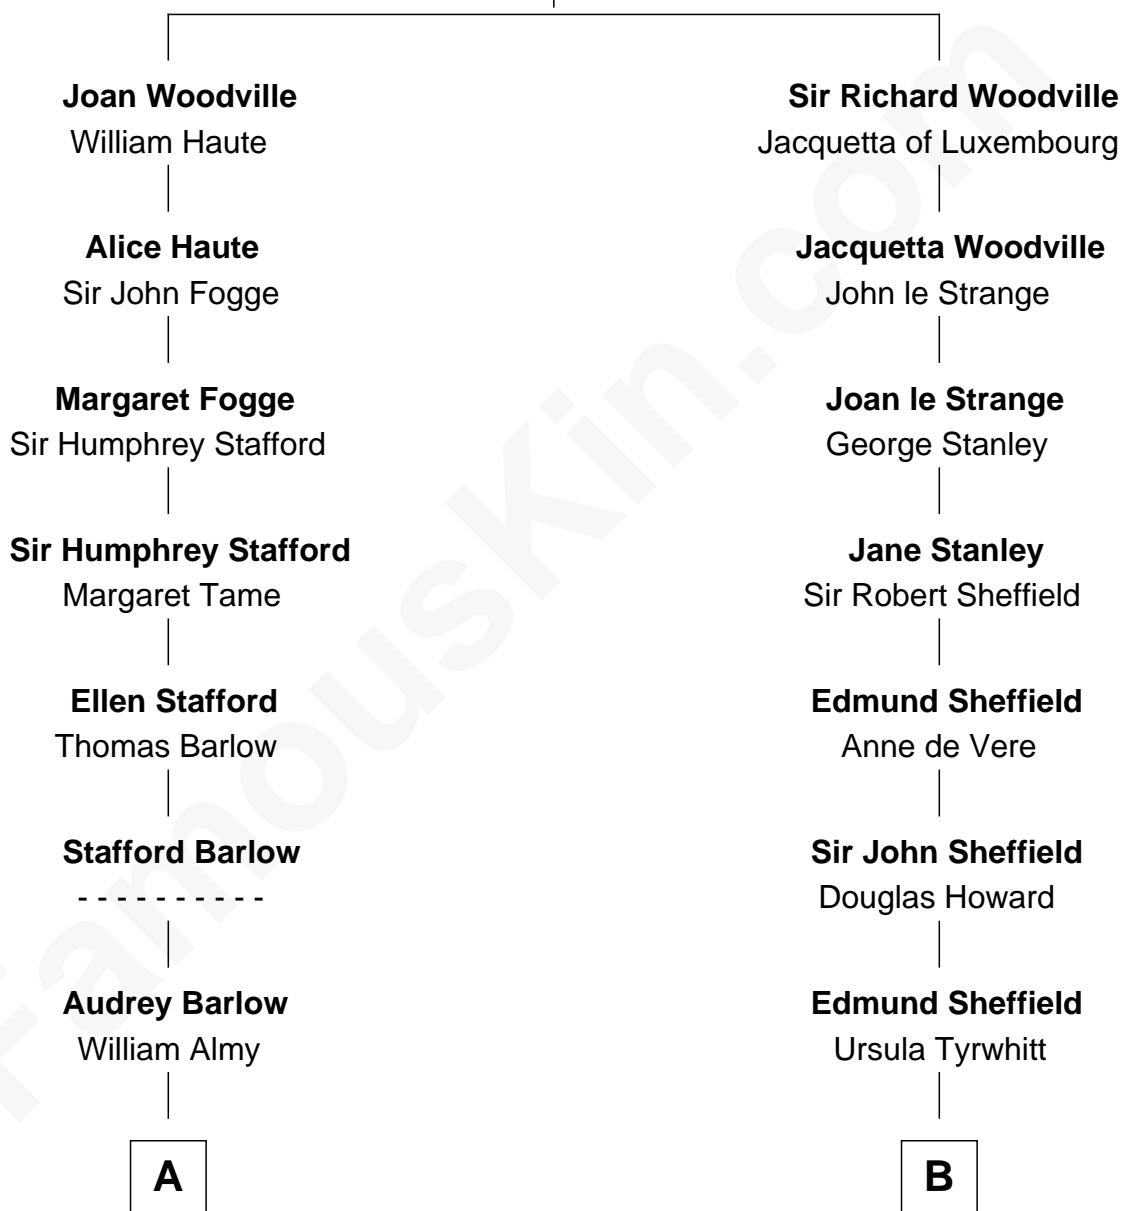

FamousKin.com Relationship Chart of

Raquel Welch

Movie Actress

17th cousin 3 times removed of

Ellen DeGeneres

Comedienne and TV Personality

Richard Woodville

Joan Bedlisgate

C

Alfred George DeGeneres

Julia E. Billiu

Elliot Everett DeGeneres

Ruth Elodie Martin

Elliot Everett DeGeneres

Betty Jane Pfeffer

Ellen DeGeneres