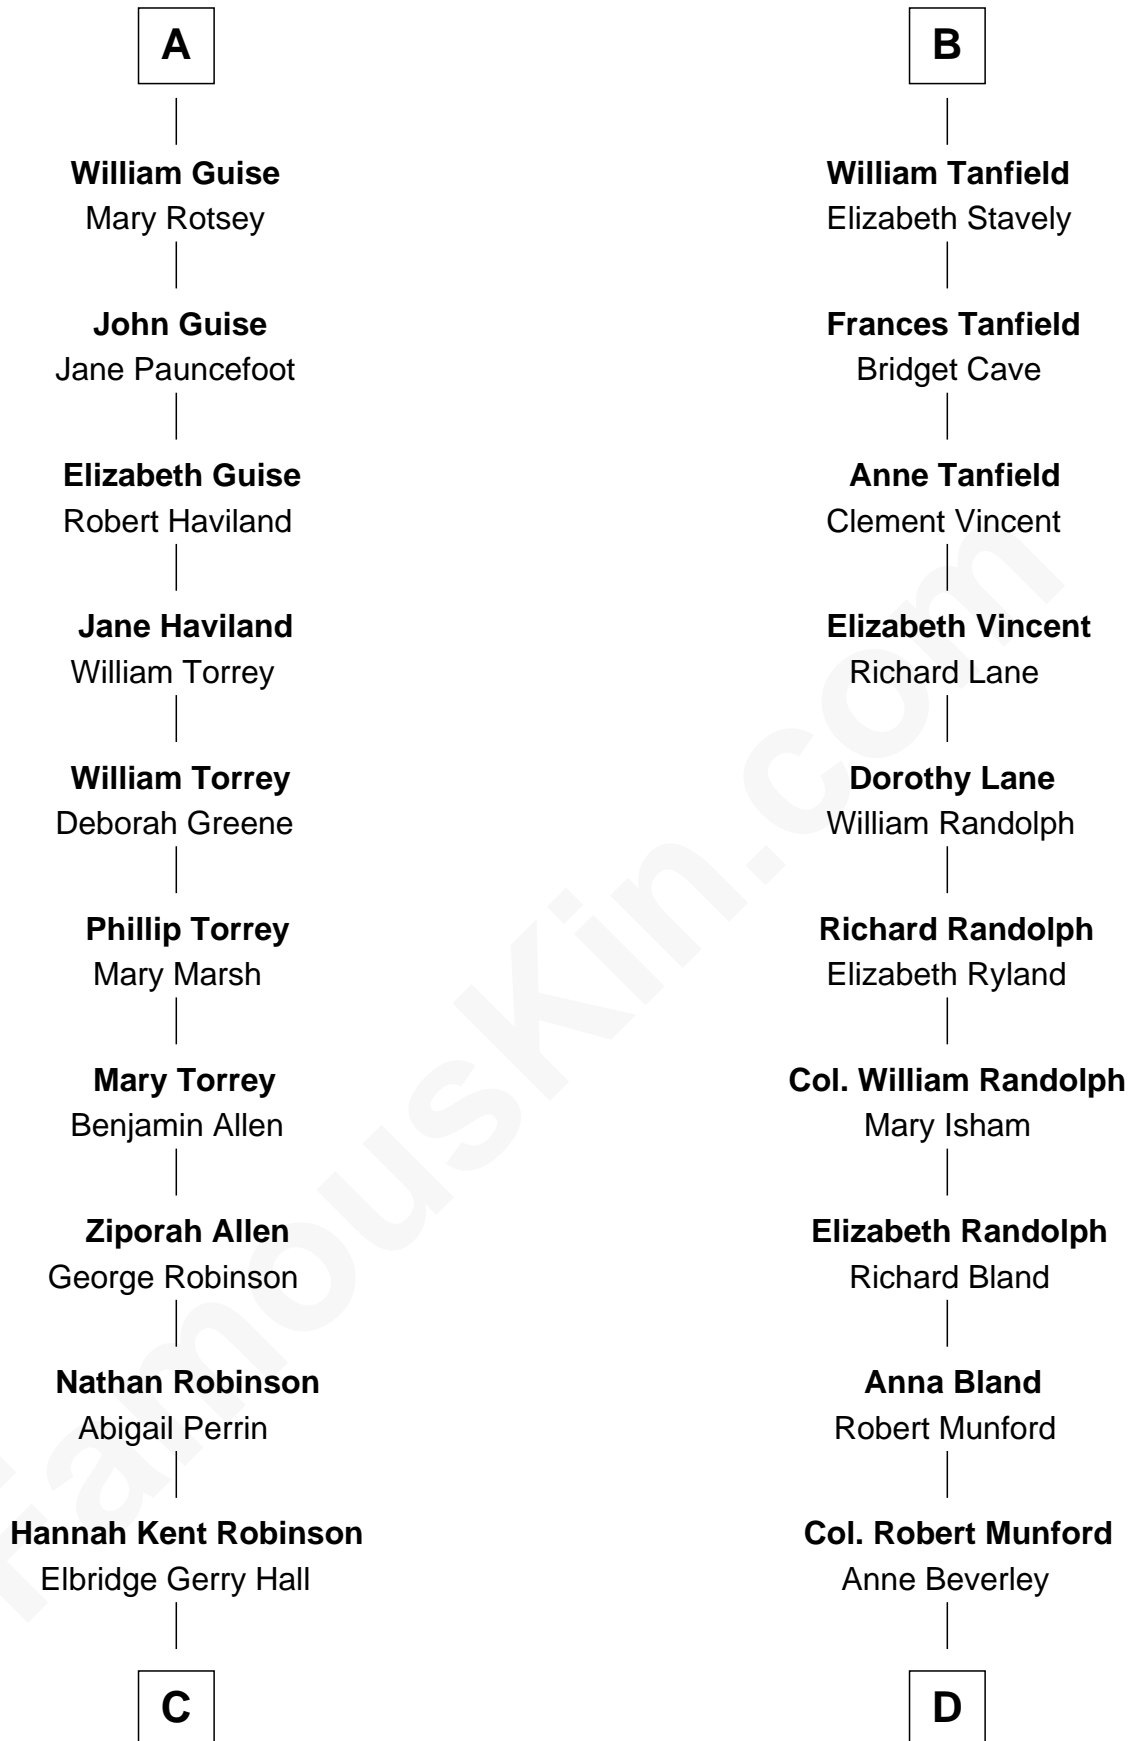

FamousKin.com Relationship Chart of

Raquel Welch

Movie Actress

20th cousin 1 time removed of

Upton Sinclair

Pulitzer Prize Winning Novelist

C

Justin Smith Hall
Sarah Mehitable Stanford

Emery Stanford Hall
Clara Louise Adams

Josephine Sarah Hall
Armando Carlos Tejada

Raquel Welch
aka Raquel Welch

D

Elizabeth Beverley Munford
Richard Kennon

Sarah Skipwith Kennon
Arthur Sinclair

Arthur Sinclair
Lelia Imogen Dawley