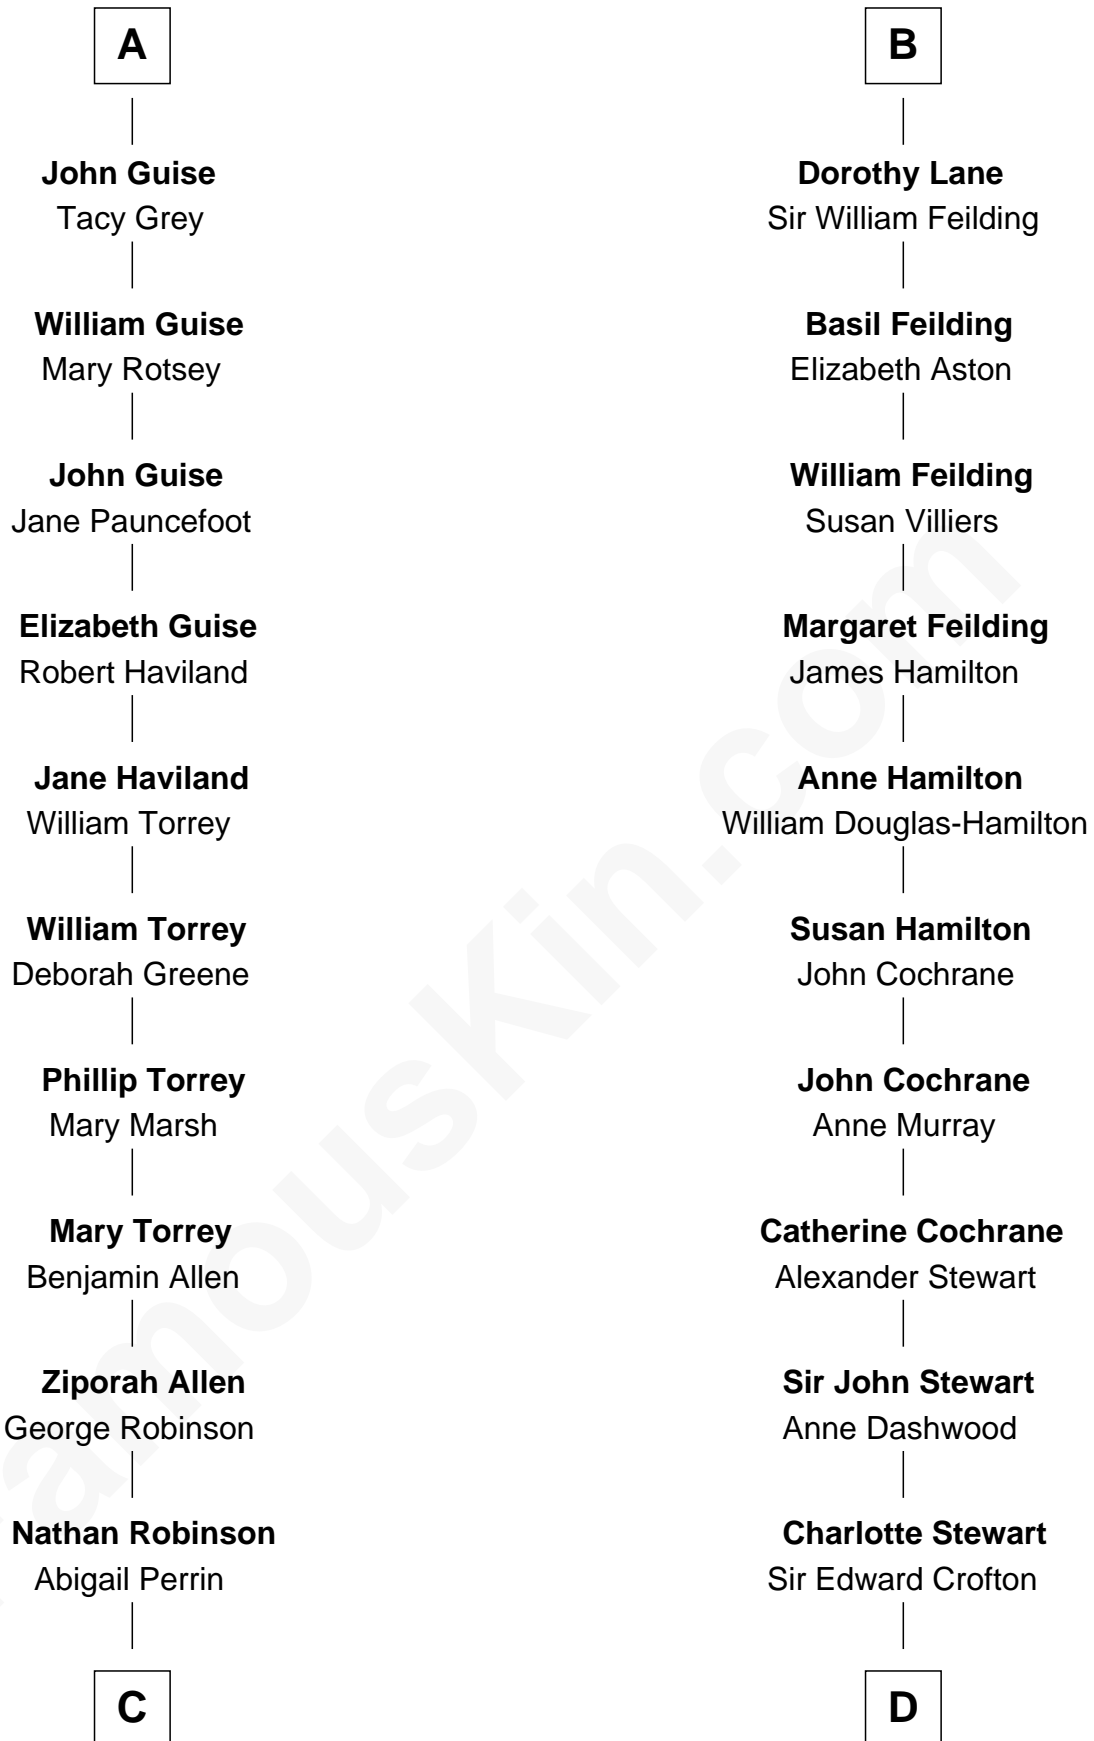

FamousKin.com Relationship Chart of

Raquel Welch

Movie Actress

21st cousin of

Guy Ritchie

British Filmmaker

C

Hannah Kent Robinson

Elbridge Gerry Hall

Justin Smith Hall

Sarah Mehitable Stanford

Emery Stanford Hall

Clara Louise Adams

Josephine Sarah Hall

Armando Carlos Tejada

Raquel Welch

aka Raquel Welch

D

Frederica Crofton

Hubert McLaughlin

Vivian Guy Ouseley McLaughlin

Edith Jane Martineau

Doris Margaretta McLaughlin

Stuart John Ritchie