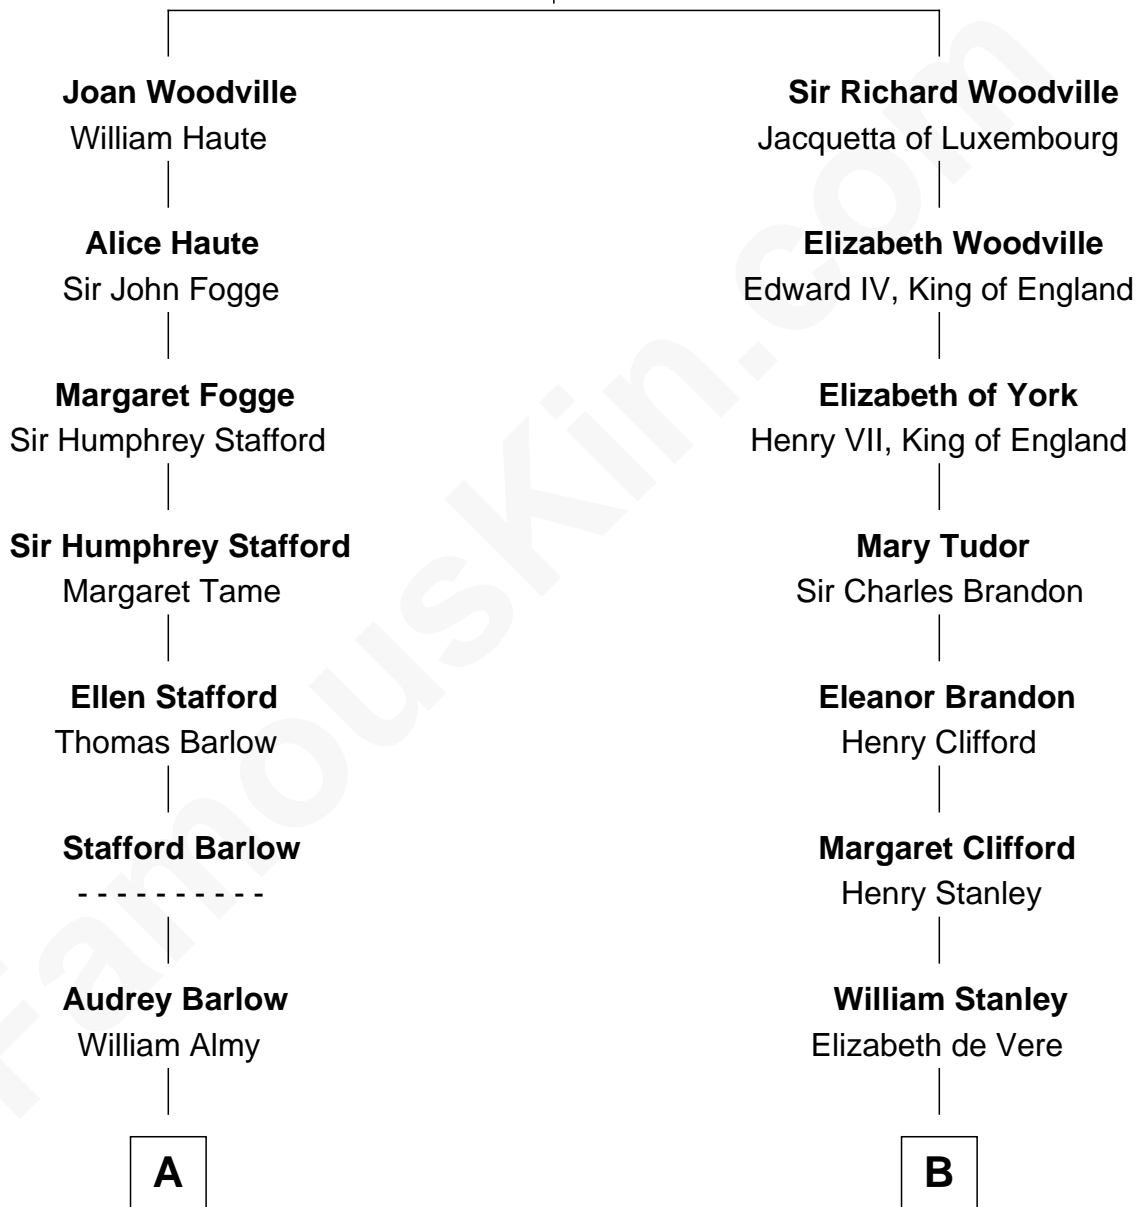

FamousKin.com Relationship Chart of

Raquel Welch

Movie Actress

17th cousin 1 time removed of

Guy Ritchie

British Filmmaker

Richard Woodville

Joan Bedlisgate

C

John Vivian Ritchie
Amber Mary Parkinson

Guy Ritchie
British Filmmaker

FamousKin.com