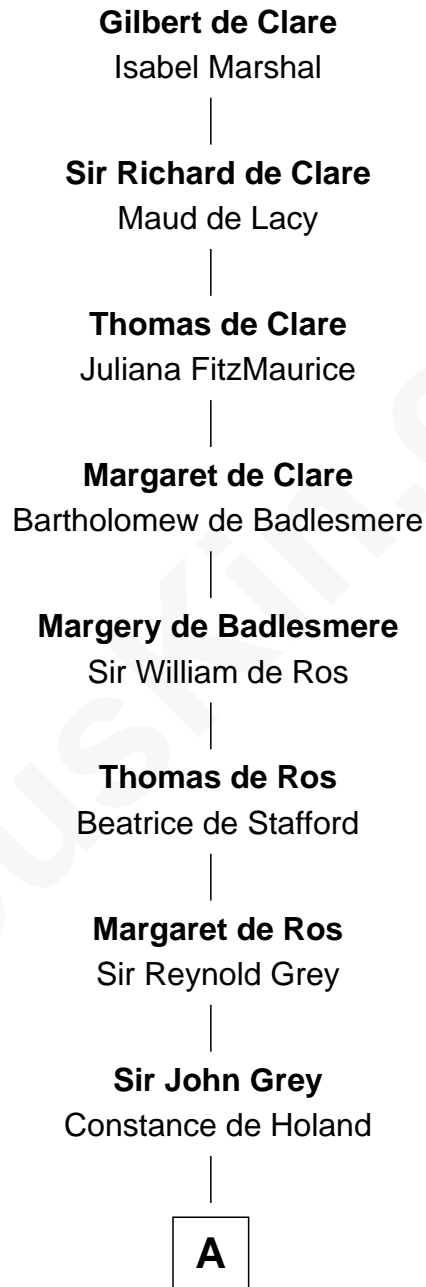

# FamousKin.com Relationship Chart of

**Raquel Welch**

*Movie Actress*

22nd Great-granddaughter of

**Gilbert de Clare**

*Magna Carta Surety*

**A**

—  
**Sir Edmund Grey**

Katherine Percy

—  
**Anne Grey**

Sir John Grey

—  
*Probable*

**Tacy Grey**

John Guise

—  
**William Guise**

Mary Rotsey

—  
**John Guise**

Jane Pouncefoot

—  
**Elizabeth Guise**

Robert Haviland

—  
**Jane Haviland**

William Torrey

—  
**William Torrey**

Deborah Greene

—  
**Phillip Torrey**

Mary Marsh

—  
**Mary Torrey**

Benjamin Allen

**B**

**B**

**Ziporah Allen**  
George Robinson

**Nathan Robinson**  
Abigail Perrin