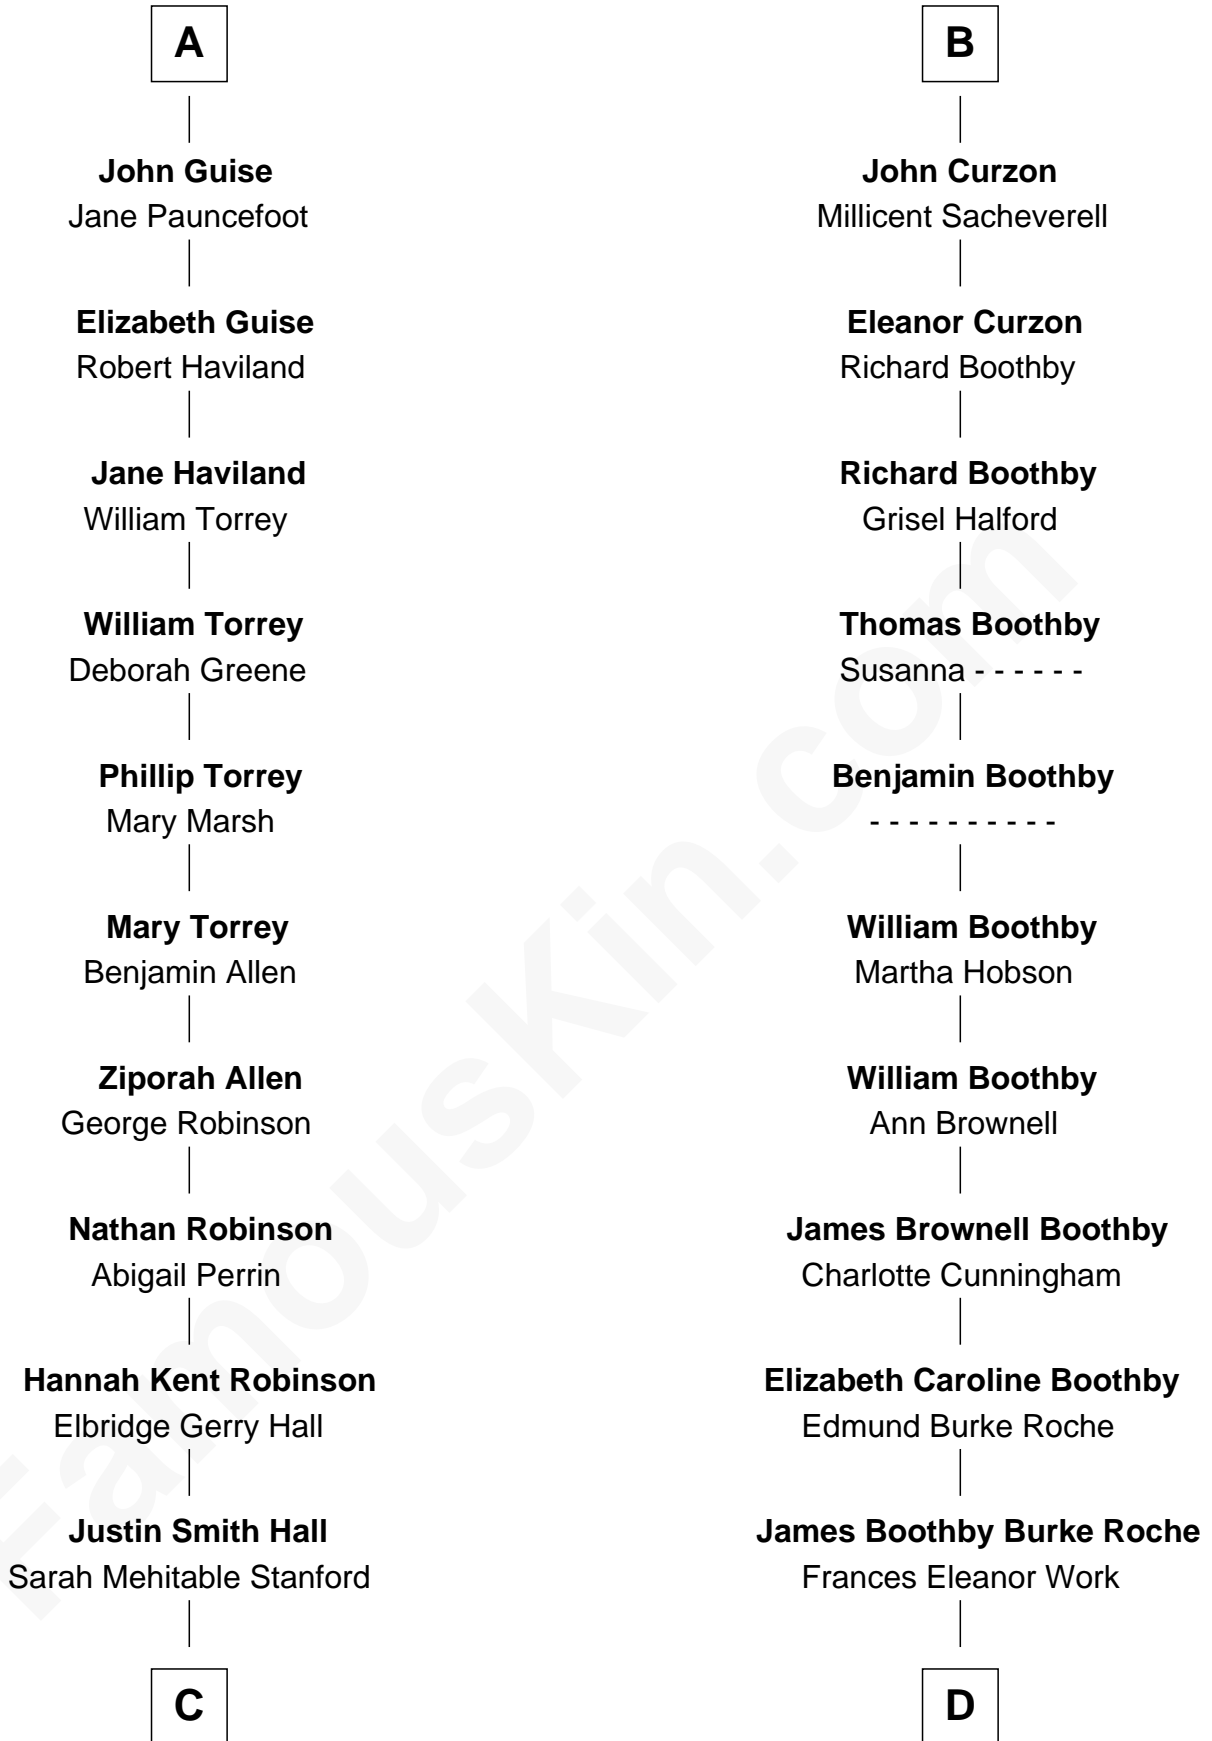

FamousKin.com Relationship Chart of

Raquel Welch

Movie Actress

19th cousin 1 time removed of

Oliver Platt

Movie Actor

Edward III, King of England

Philippa of Hainault

C

Emery Stanford Hall
Clara Louise Adams

Josephine Sarah Hall
Armando Carlos Tejada

Raquel Welch
aka Raquel Welch

D

Cynthia Burke Roche
Arthur Scott Burden

Eileen Burden
Walter Maynard

Sheila Maynard
Nicholas Platt