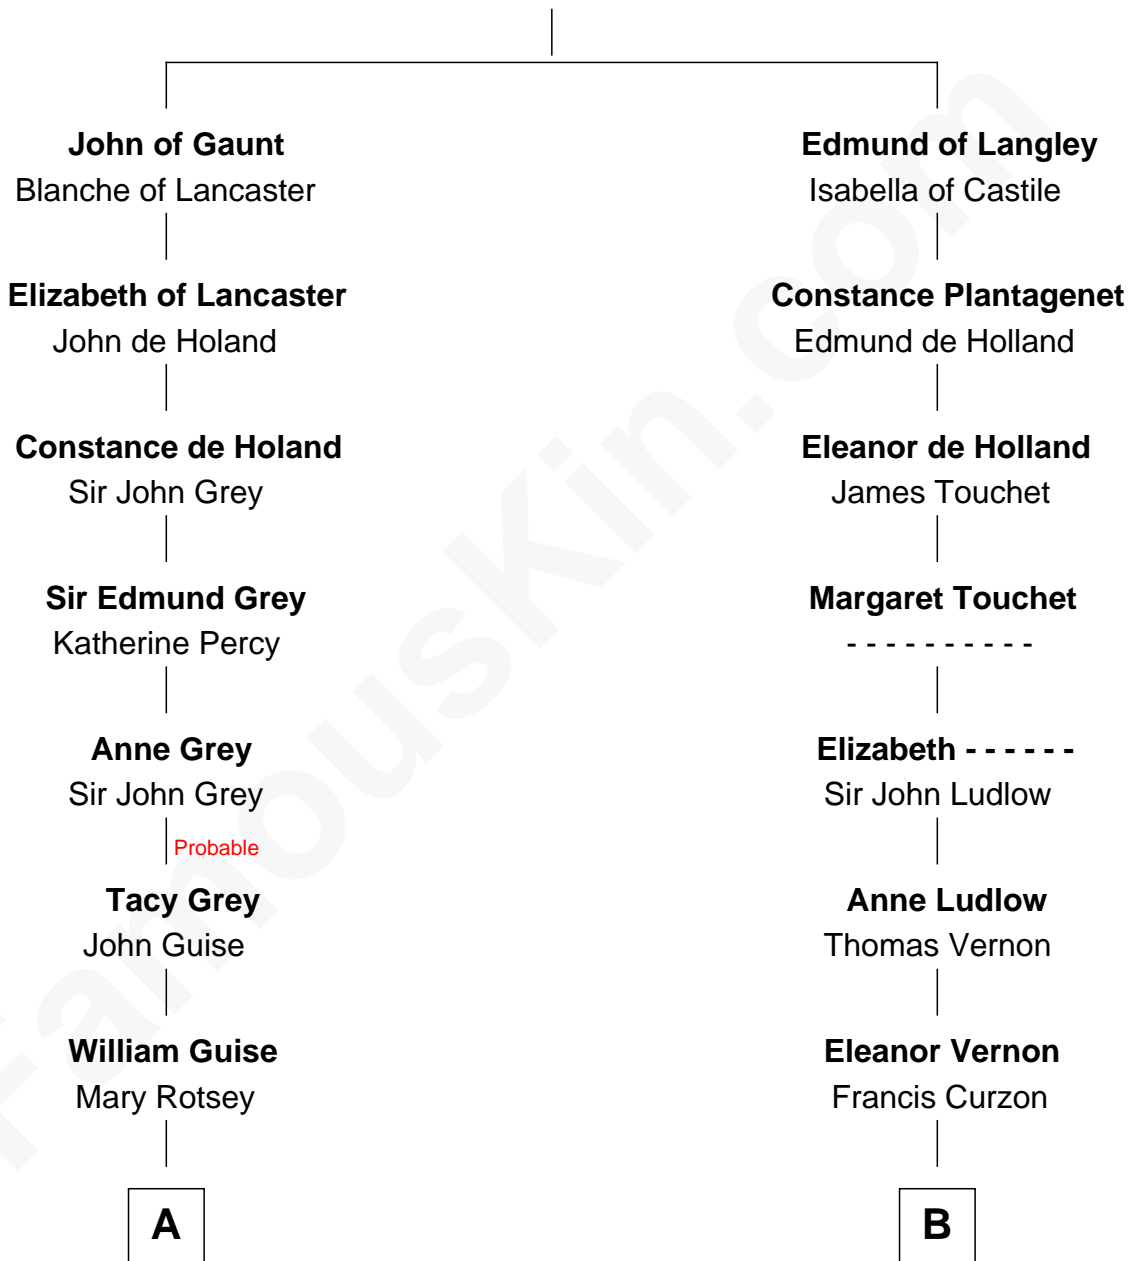

FamousKin.com Relationship Chart of

Raquel Welch

Movie Actress

19th cousin 1 time removed of

Oliver Platt

Movie Actor

Edward III, King of England

Philippa of Hainault

C

Emery Stanford Hall
Clara Louise Adams

Josephine Sarah Hall
Armando Carlos Tejada

Raquel Welch
aka Raquel Welch

D

Cynthia Burke Roche
Arthur Scott Burden

Eileen Burden
Walter Maynard

Sheila Maynard
Nicholas Platt