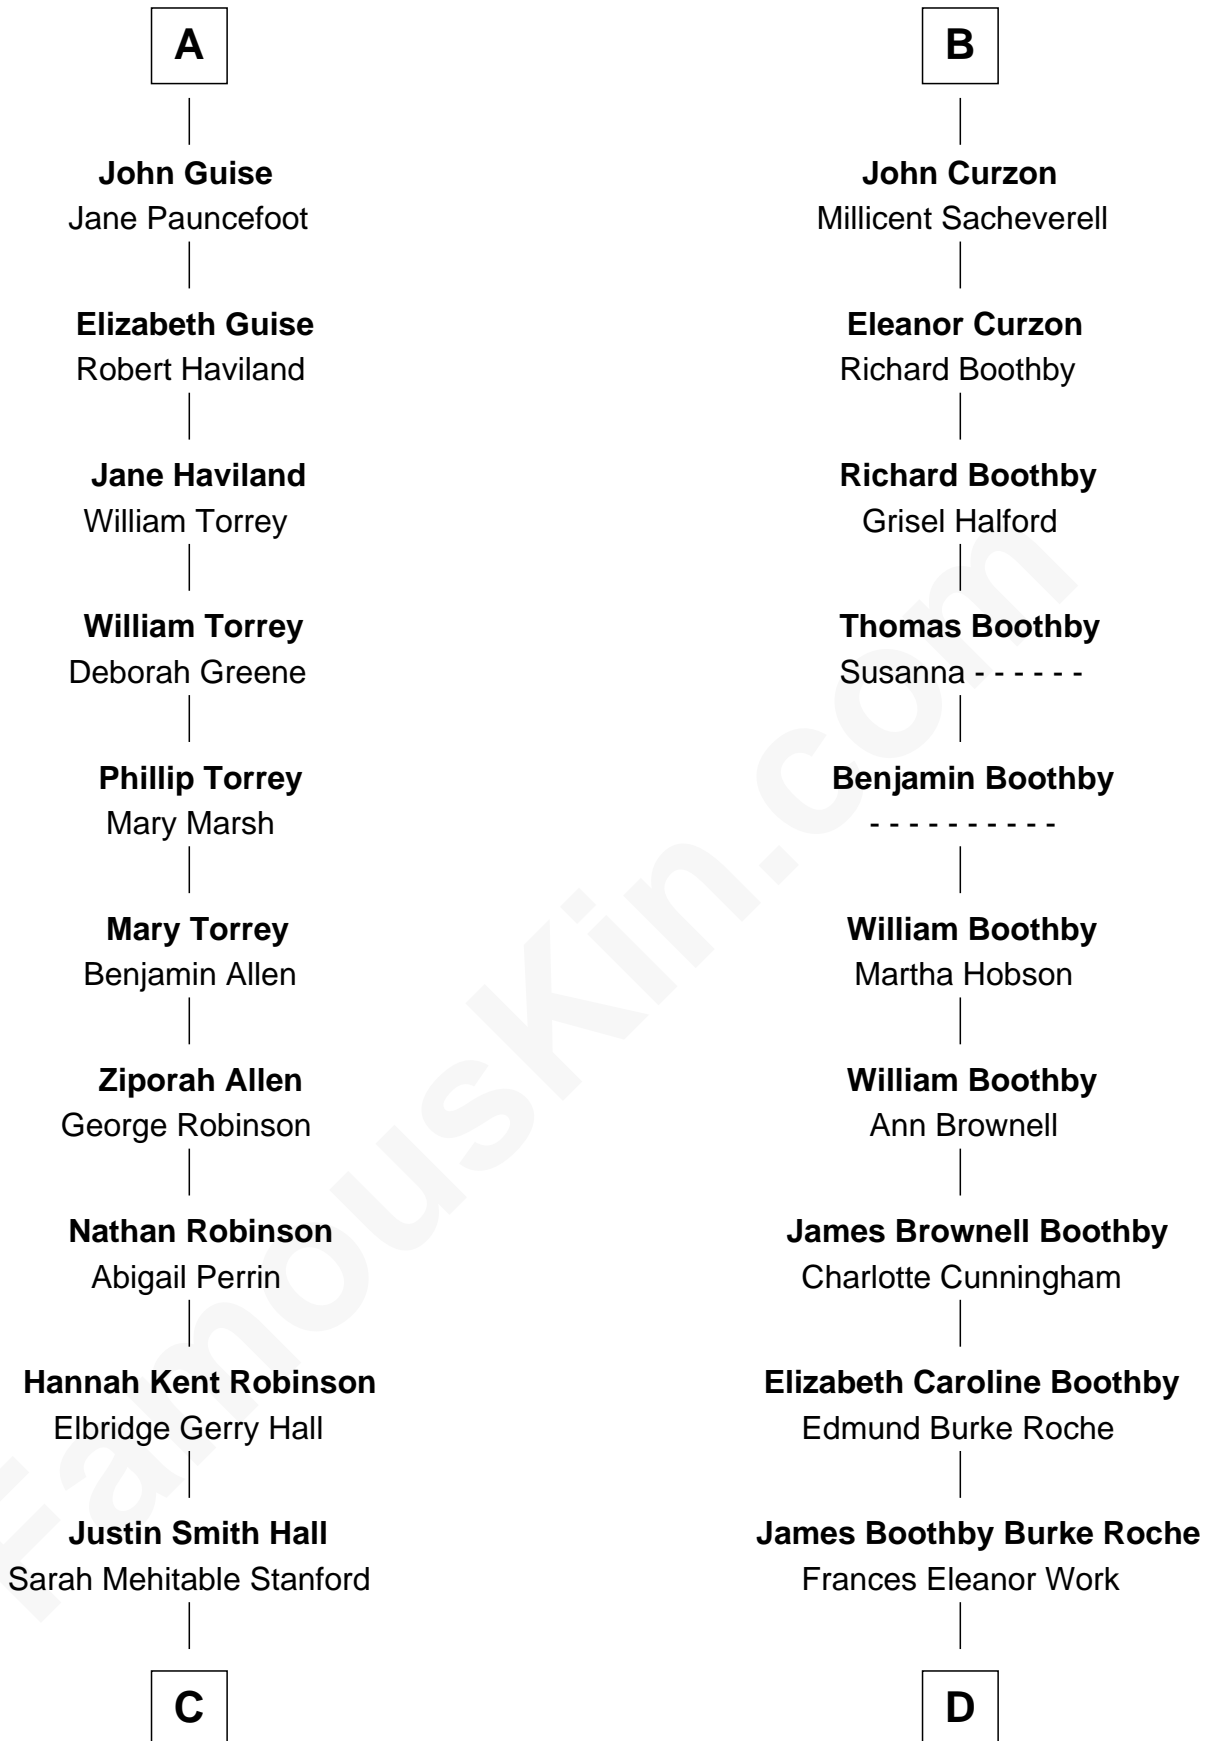

# FamousKin.com Relationship Chart of

**Raquel Welch**

*Movie Actress*

19th cousin 1 time removed of

**Oliver Platt**

*Movie Actor*

**C**

**Emery Stanford Hall**  
Clara Louise Adams

**Josephine Sarah Hall**  
Armando Carlos Tejada

**Raquel Welch**  
*aka Raquel Welch*

**D**

**Cynthia Burke Roche**  
Arthur Scott Burden

**Eileen Burden**  
Walter Maynard

**Sheila Maynard**  
Nicholas Platt

**Oliver Platt**  
*Movie Actor*