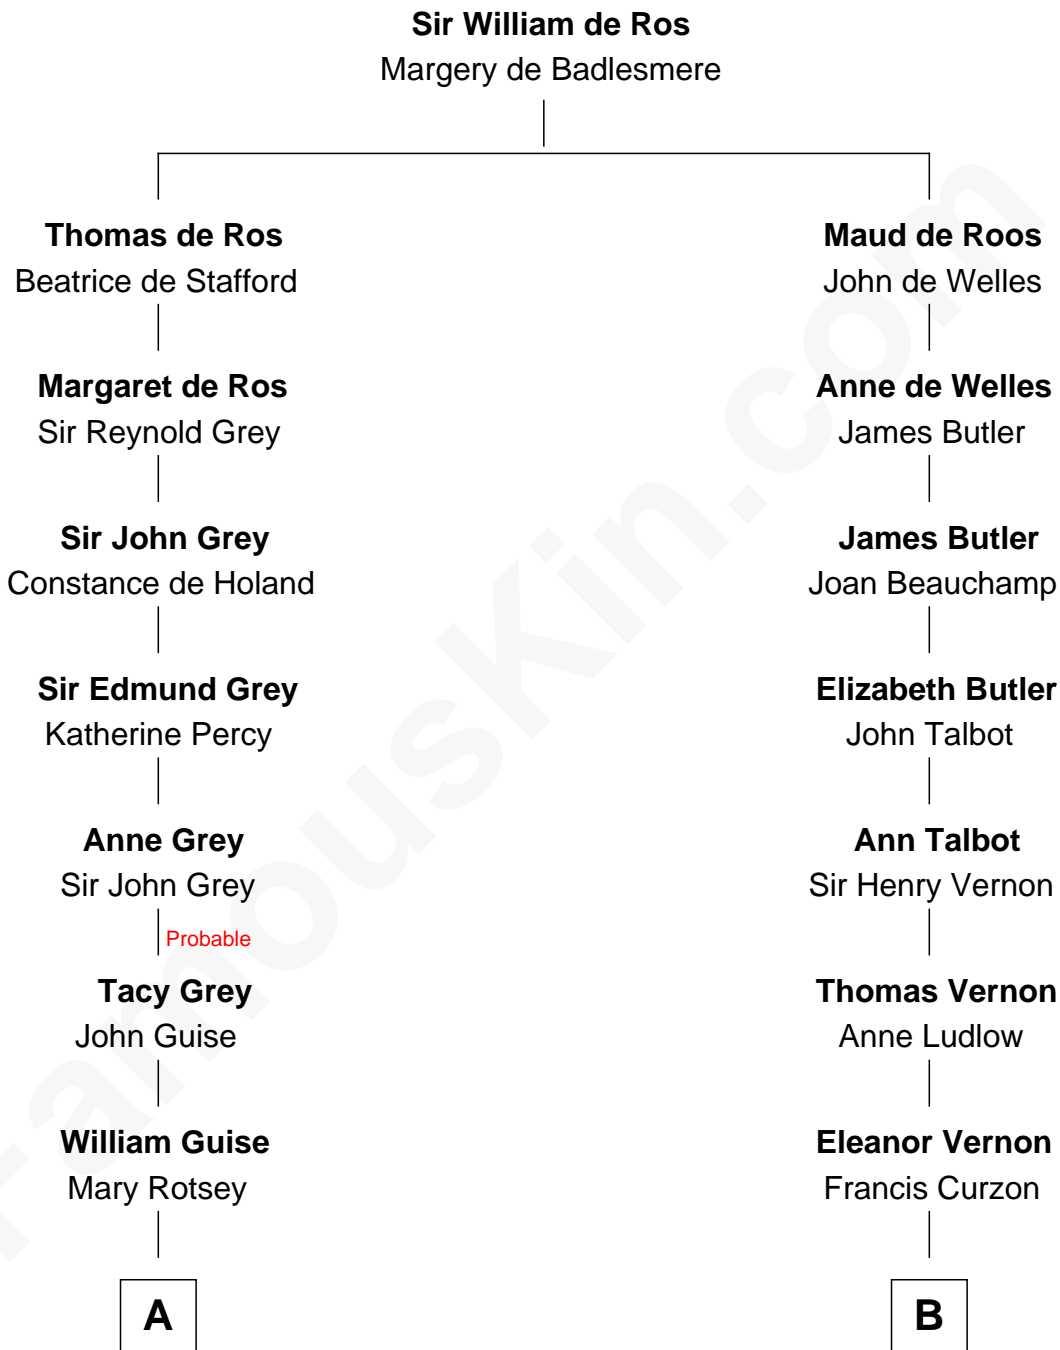

# FamousKin.com Relationship Chart of

**Raquel Welch**

*Movie Actress*

19th cousin 1 time removed of

**Oliver Platt**

*Movie Actor*

**C**

**Emery Stanford Hall**  
Clara Louise Adams

**Josephine Sarah Hall**  
Armando Carlos Tejada

**Raquel Welch**  
*aka Raquel Welch*

**D**

**Cynthia Burke Roche**  
Arthur Scott Burden

**Eileen Burden**  
Walter Maynard

**Sheila Maynard**  
Nicholas Platt

**Oliver Platt**  
*Movie Actor*