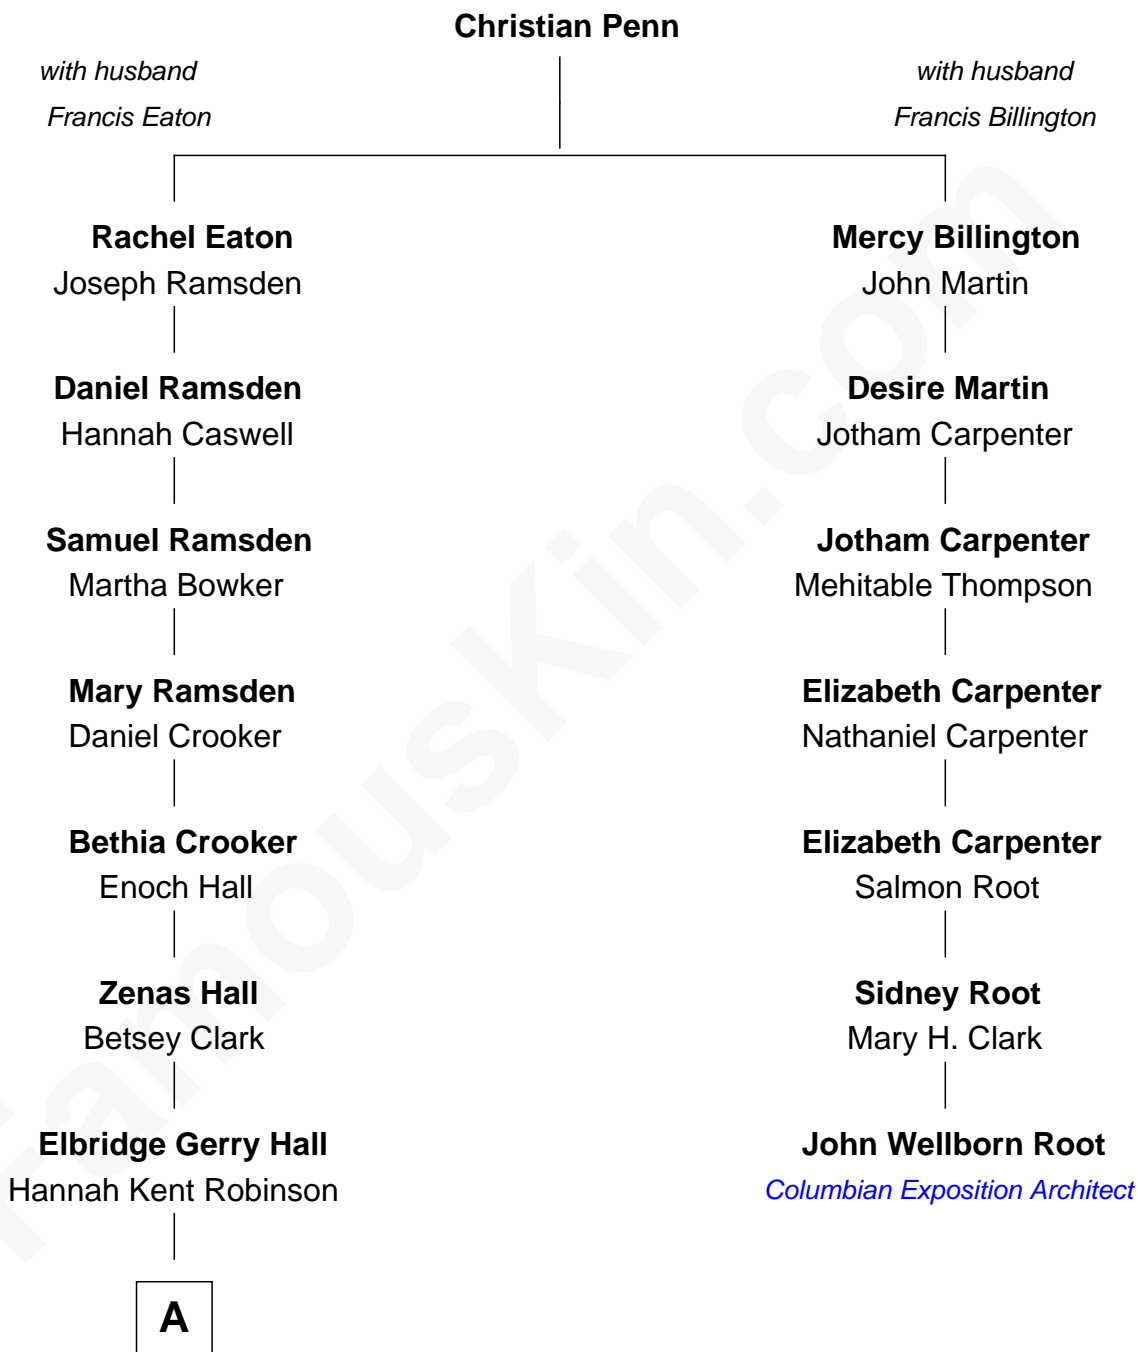

# FamousKin.com Relationship Chart of

**Raquel Welch**

*Movie Actress*

6th cousin 4 times removed of

**John Wellborn Root**

*1893 Chicago Columbian Exposition Architect*

**A**

Justin Smith Hall  
Sarah Mehitable Stanford

Emery Stanford Hall  
Clara Louise Adams

Josephine Sarah Hall  
Armando Carlos Tejada

Raquel Welch  
*aka Raquel Welch*

FamousKin.com