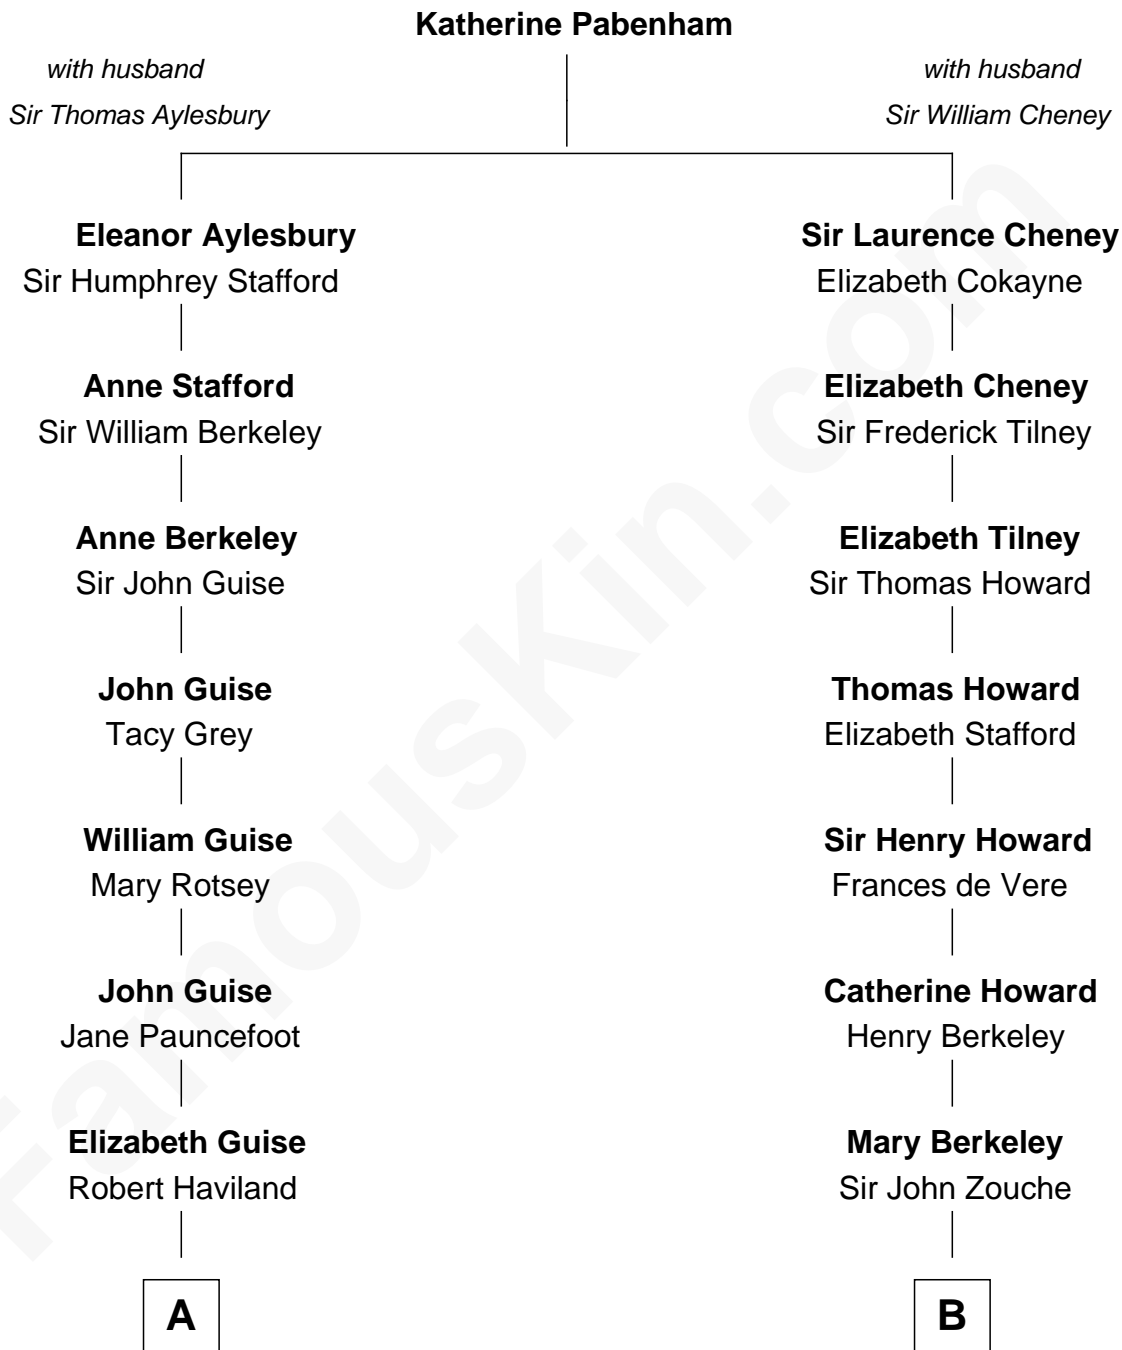

FamousKin.com Relationship Chart of

Raquel Welch

Movie Actress

17th cousin of

Thomas Hunt Morgan

Nobel Prize Winner in Physiology or Medicine

Raquel Welch photo by [Alan Light](#) (CC BY 2.0)