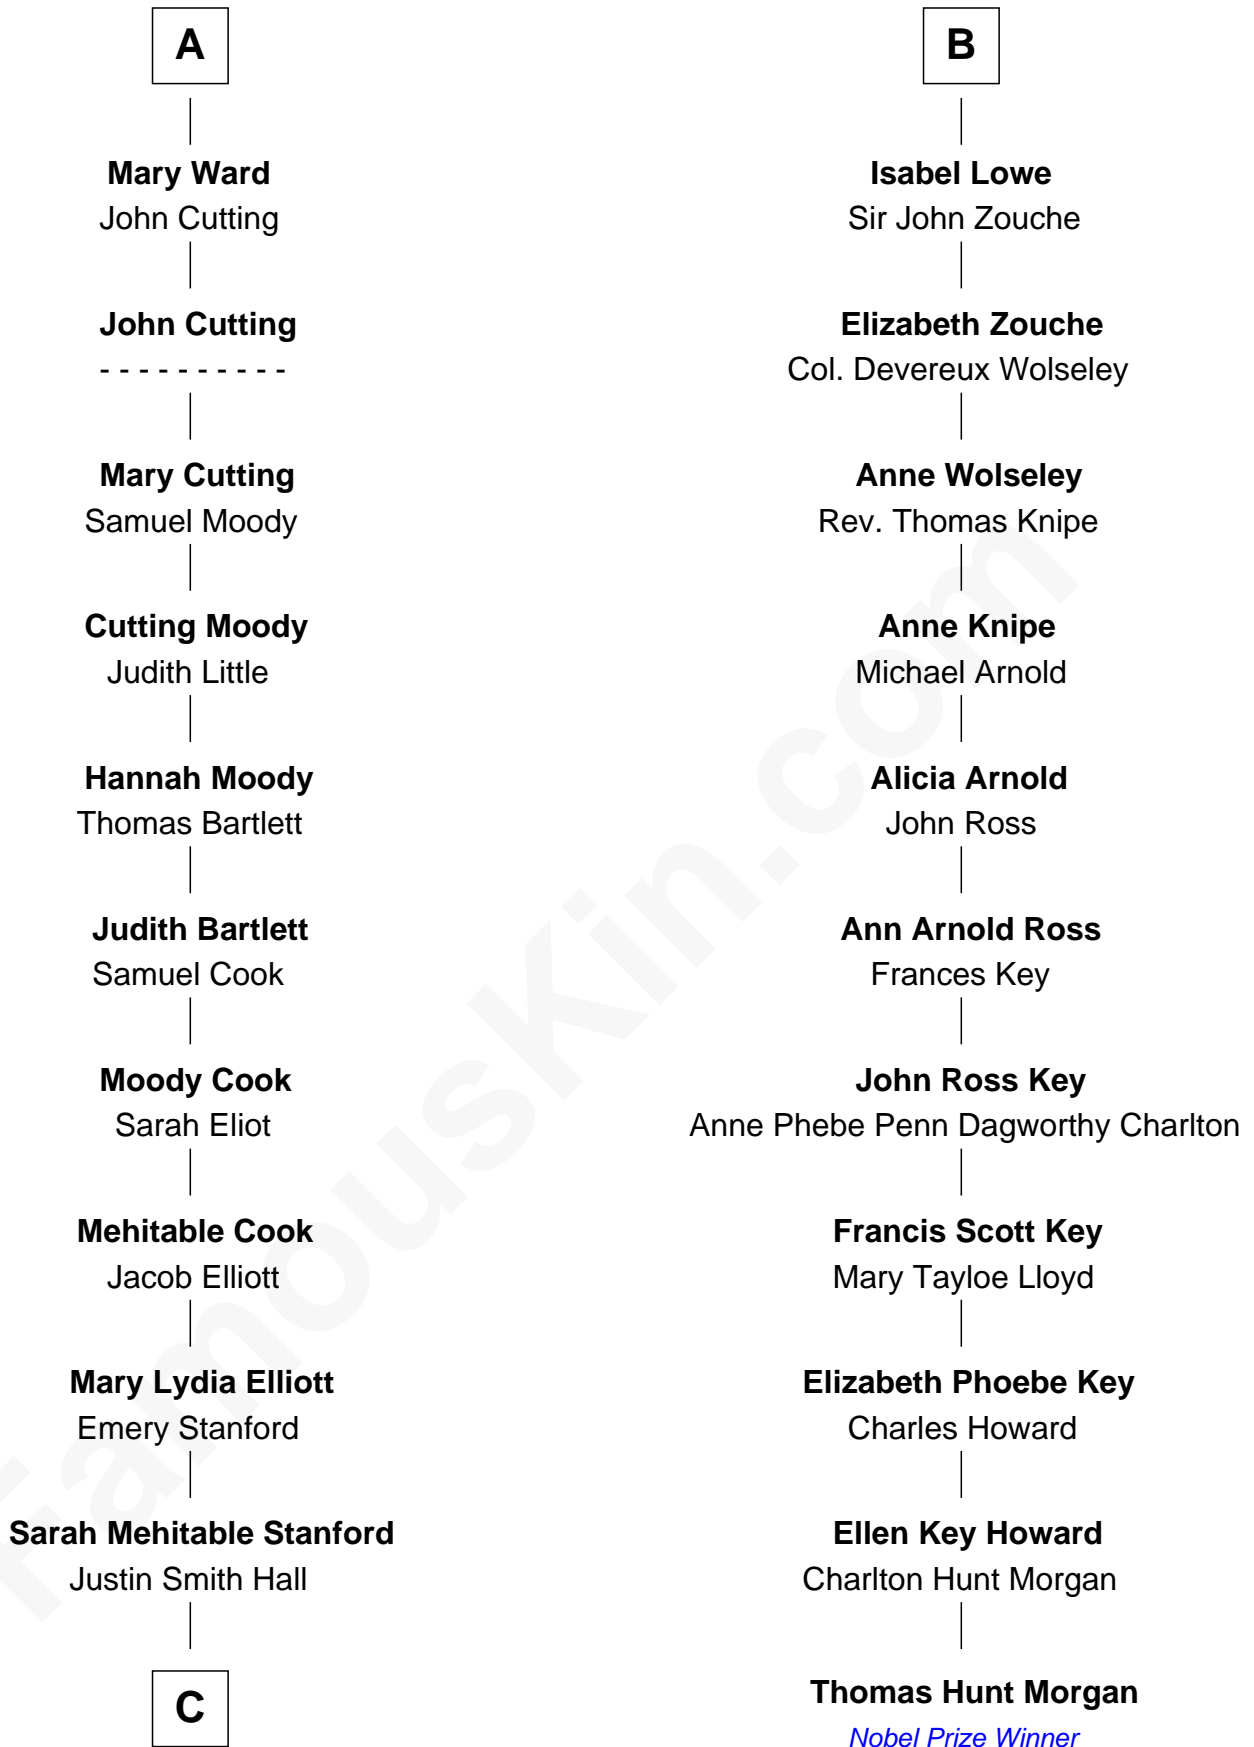

# FamousKin.com Relationship Chart of

**Raquel Welch**

*Movie Actress*

17th cousin 2 times removed of

**Thomas Hunt Morgan**

*Nobel Prize Winner in Physiology or Medicine*

**Sir Hugh Shirley**

Beatrice Brewes

**Isabel Shirley**

Sir John Cokayne

**John Cokayne**

Agnes Vernon

**Thomas Cokayne**

Agnes Barlow

**Sir Thomas Cokayne**

Barbara FitzHerbert

**Jane Cokayne**

Vincent Lowe

**Jasper Lowe**

Dorothy Sacheverell

**Patrick Lowe**

Jane Harpur

**B**

**C**

—  
**Emery Stanford Hall**

Clara Louise Adams

—  
**Josephine Sarah Hall**

Armando Carlos Tejada

—  
**Raquel Welch**

*aka Raquel Welch*

FamousKin.com